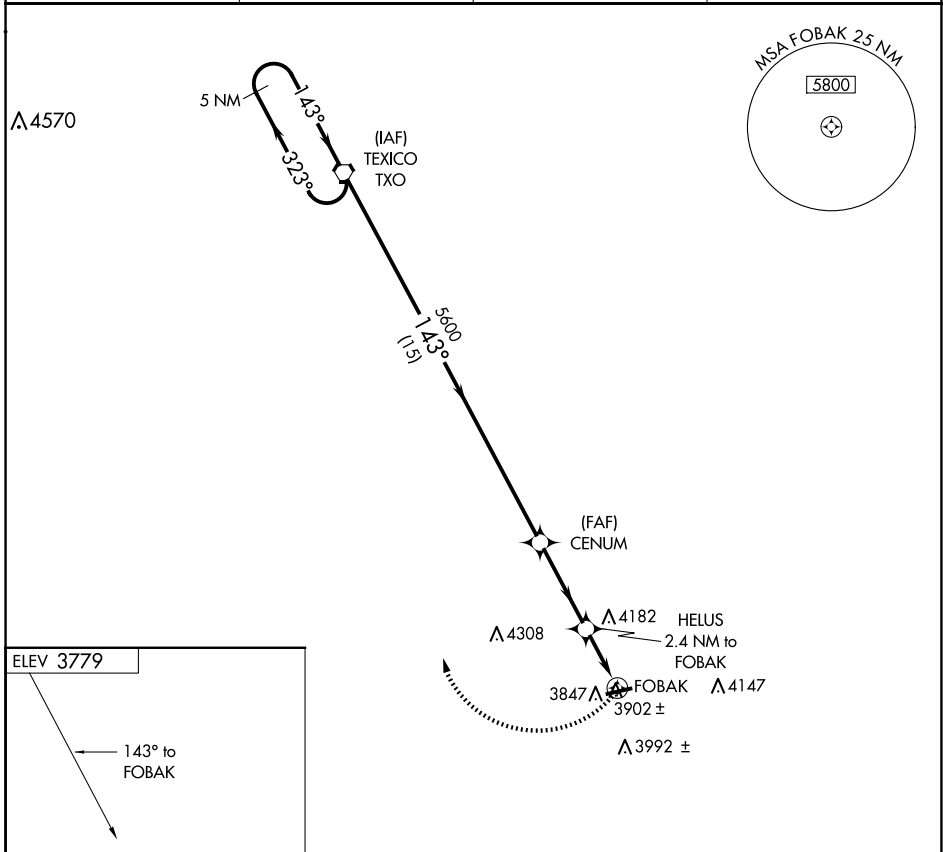

APP CRS 143°	Rwy Idg TDZE Apt Elev	N/A N/A 3779
------------------------	-----------------------------	---

RNAV (GPS)-B

MULESHOE MUNI (2T1)

▲NA Use Clovis Rgnl altimeter setting; when not received use Hereford Muni altimeter setting.		MISSED APPROACH: Climbing right turn to 5800 direct TXO VORTAC and hold.	
CVN AWOS-3PT 135.375	FORT WORTH CENTER 126.45 316.1	CTAF 122.9	122.8 0

	5 NM Holding Pattern	TXO VORTAC	CENUM	HELUS 2.4 NM to FOBAK	FOBAK
	5800	5800	5600	5200	
	← 323°	→ 143°	→ 143°		
			15 NM	3.5 NM	2.4 NM
CATEGORY	A	B	C	D	
CIRCLING	4360-1 581 (600-1)	4380-1 601 (700-1)	4660-2¾ 881 (900-2¾)	NA	