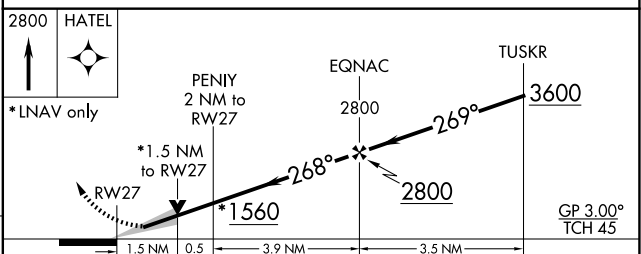

WAAS CH 97604 W27A	APP CRS 268°	Rwy Ldg 5074 TDZE 894 Apt Elev 895
--	------------------------	---

RNAV (GPS) RWY 27

MENOMONIE MUNI/SCORE FLD (LUM)

RNP APCH.	<p>⚠ Circling Rwy 18, 36 NA at night. For uncompensated Baro-VNAV systems, LNAV/VNAV NA below -16°C or above 54°C.</p>	<p>MISSED APPROACH: Climb to 2800 direct HATEL and hold.</p>
-----------	--	--

AWOS-3PT 118.025	MINNEAPOLIS CENTER 125.3 335.6	UNICOM 123.075 (CTAF) 1
----------------------------	--	--

CATEGORY	A	B	C	D
LPV DA	1144-3/4	250 (300-3/4)		NA
LNAV/VNAV DA	1470-15/8	576 (600-15/8)		NA
LNAV MDA	1400-1	506 (600-1)	1400-13/8 506 (600-13/8)	NA
CIRCLING	1420-1 525 (600-1)	1800-11/4 905 (1000-11/4)	1820-23/4 925 (1000-23/4)	NA