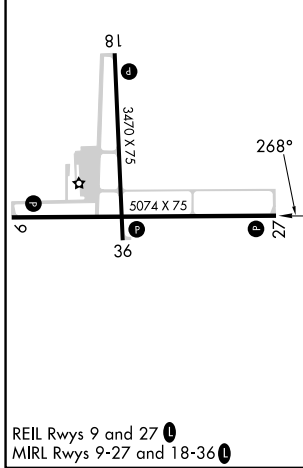

WAAS CH 97604 W27A	APP CRS 268°	Rwy Ldg 5074 TDZE 894 Apt Elev 895
--	------------------------	---

RNAV (GPS) RWY 27

MENOMONIE MUNI/SCORE FLD (LUM)

RNP APCH.	<p>⚠ Circling Rwy 18, 36 NA at night. For uncompensated Baro-VNAV systems, LNAV/VNAV NA below -16°C or above 54°C.</p>	<p>MISSED APPROACH: Climb to 2800 direct HATEL and hold.</p>
-----------	--	--

AWOS-3PT 118.025	MINNEAPOLIS CENTER 125.3 335.6	UNICOM 123.075 (CTAF) 1
----------------------------	--	--

CATEGORY	A	B	C	D
LPV DA	1144-3/4	250 (300-3/4)		NA
LNAV/VNAV DA	1470-15/8	576 (600-15/8)		NA
LNAV MDA	1400-1	506 (600-1)	1400-13/8 506 (600-13/8)	NA
CIRCLING	1420-1 525 (600-1)	1800-11/4 905 (1000-11/4)	1820-23/4 925 (1000-23/4)	NA