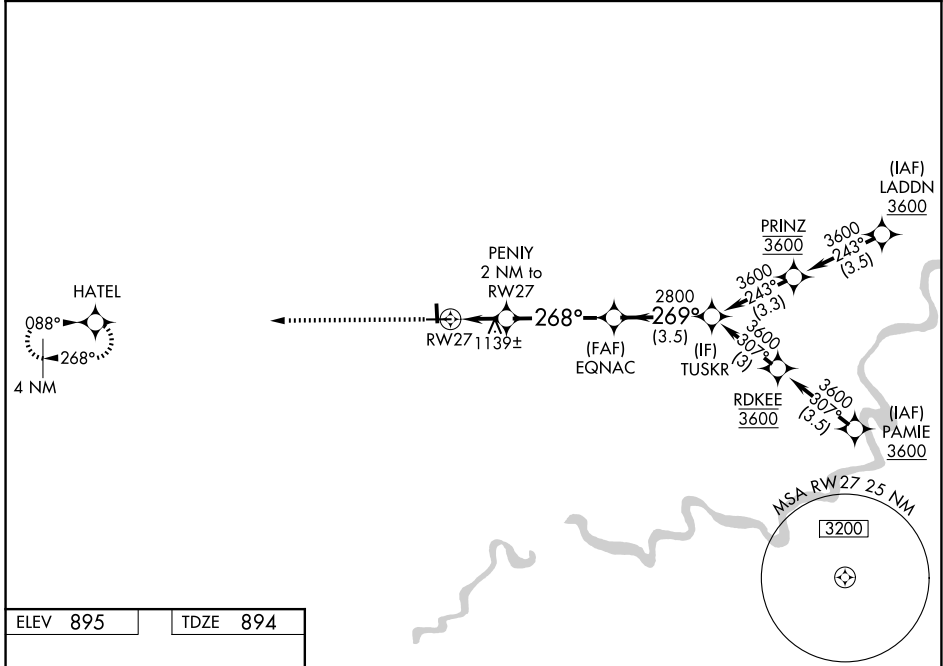

WAAS CH 97604 W27A	APP CRS 268°	Rwy Ldg 5074 TDZE 894 Apt Elev 895
--	------------------------	---

RNAV (GPS) RWY 27

MENOMONIE MUNI/SCORE FLD (LUM)

RNP APCH.	<p>⚠ Circling Rwy 18, 36 NA at night. For uncompensated Baro-VNAV systems, LNAV/VNAV NA below -16°C or above 54°C.</p>	<p>MISSED APPROACH: Climb to 2800 direct HATEL and hold.</p>
-----------	--	--

AWOS-3PT 118.025	MINNEAPOLIS CENTER 125.3 335.6	UNICOM 123.075 (CTAF) 1
----------------------------	--	--

CATEGORY	A	B	C	D
LPV DA	1144-3/4	250 (300-3/4)		NA
LNAV/VNAV DA	1470-15/8	576 (600-15/8)		NA
LNAV MDA	1400-1	506 (600-1)	1400-13/8 506 (600-13/8)	NA
CIRCLING	1420-1 525 (600-1)	1800-11/4 905 (1000-11/4)	1820-23/4 925 (1000-23/4)	NA

EC-3, 16 APR 2026 to 14 MAY 2026

EC-3, 16 APR 2026 to 14 MAY 2026