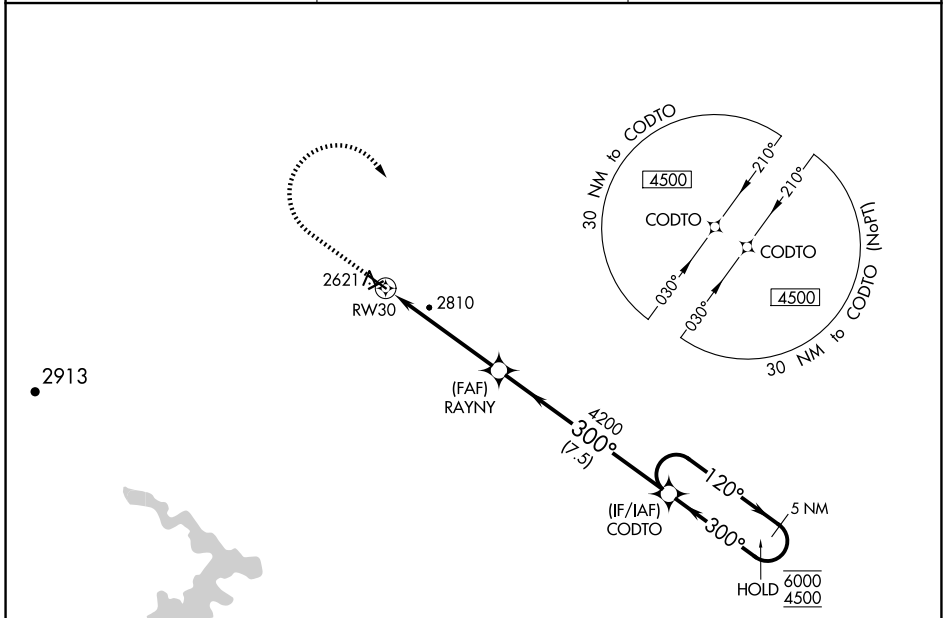

WAAS CH 78431 W30A	APP CRS 300°	Rwy Idg TDZE Apt Elev	4499 2573 2573

RNAV (GPS) RWY 30

LEMMON MUNI (LEM)

RNP APCH-GPS.	MISSED APPROACH: Climb to 3300 then climbing right turn to 4500 direct CODTO and hold.
Circling NA to Rwy 6 and 24. Baro-VNAV NA. Use Hettinger altimeter setting.	

HEI ASOS 119.925	MINNEAPOLIS CENTER 124.25 236.825	AUNICOM 122.8 (CTAF) 0

NC-1, 16 APR 2026 to 14 MAY 2026

NC-1, 16 APR 2026 to 14 MAY 2026

ELEV 2573	TDZE 2573