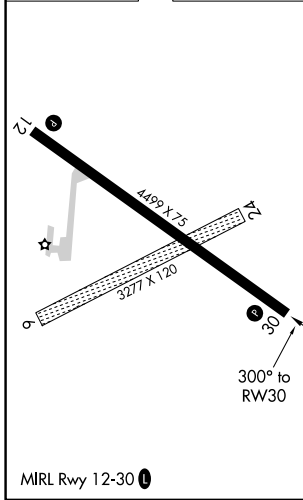

WAAS CH 78431 W30A	APP CRS 300°	Rwy Idg TDZE Apt Elev	4499 2573 2573
--	------------------------	-----------------------------	---

RNAV (GPS) RWY 30

LEMMON MUNI (LEM)

RNP APCH-GPS.	MISSED APPROACH: Climb to 3300 then climbing right turn to 4500 direct CODTO and hold.
Circling NA to Rwy 6 and 24. Baro-VNAV NA. Use Hettinger altimeter setting.	

ELEV 2573	TDZE 2573
-----------	-----------

CATEGORY	A	B	C	D
LPV DA	2897-1		324 (400-1)	
LNAV/VNAV DA	2902-1		329 (400-1)	
LNAV MDA	3120-1	547 (600-1)	3120-1½	547 (600-1½)
CIRCLING	3220-1	647 (700-1)	3280-2 707 (800-2)	3320-2½ 747 (800-2½)