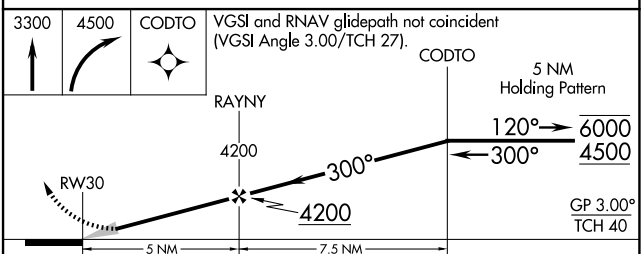

CATEGORY	A	B	C	D
LPV DA	2897-1		324 (400-1)	
LNAV/VNAV DA	2902-1		329 (400-1)	
LNAV MDA	3120-1	547 (600-1)	3120-1½	547 (600-1½)
CIRCLING	3220-1	647 (700-1)	3280-2 707 (800-2)	3320-2½ 747 (800-2½)