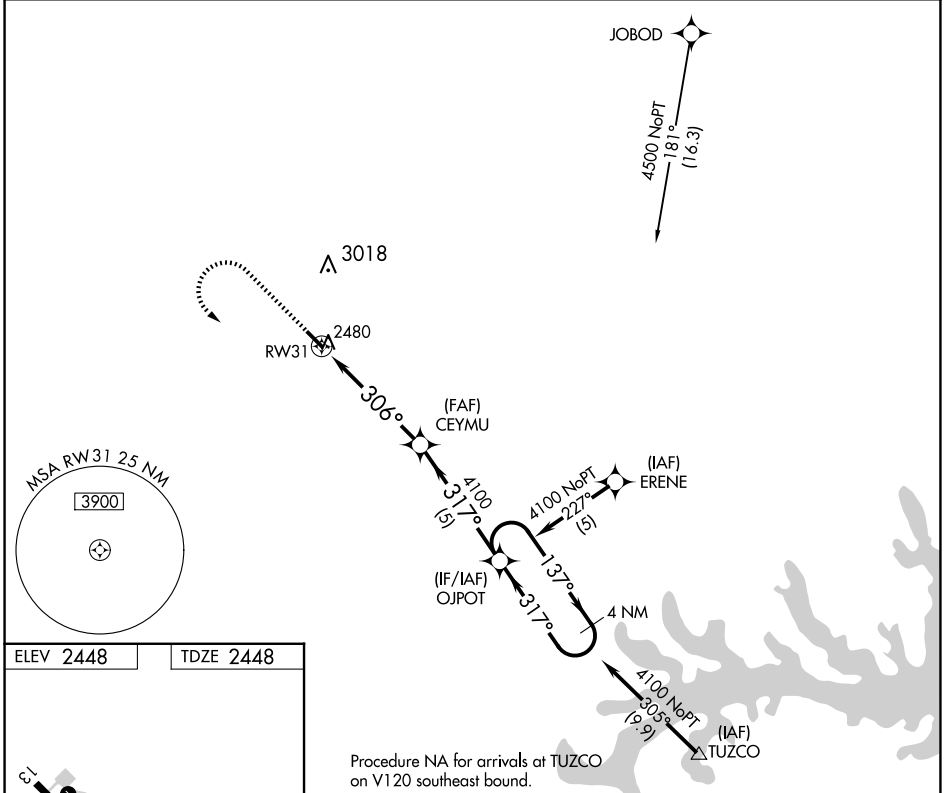

APP CRS 306°	Rwy Ldg 4200 TDZE 2448 Apt Elev 2448
------------------------	---

RNAV (GPS) RWY 31

CHEYENNE EAGLE BUTTE (84D)

RNP APCH - GPS.	MISSED APPROACH: Climb to 4100 then turn left direct OJPOT WP and hold.
NA Use Pierre altimeter setting.	
MINNEAPOLIS CENTER 135.25 256.7	AUNICOM 122.8 (CTAF)

ELEV 2448	TDZE 2448
-----------	-----------

CATEGORY	A	B	C	D
INAV MDA	3020-1	572 (600-1)	NA	
CIRCLING	3240-1 792 (800-1)	3240-1¼ 792 (800-1¼)	NA	

NC-1, 16 APR 2026 to 14 MAY 2026

NC-1, 16 APR 2026 to 14 MAY 2026