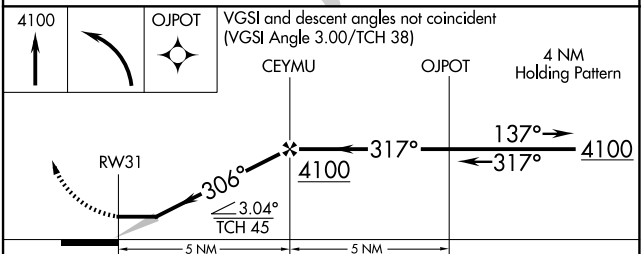

APP CRS 306°	Rwy Ldg 4200 TDZE 2448 Apt Elev 2448
------------------------	---

RNAV (GPS) RWY 31

CHEYENNE EAGLE BUTTE (84D)

RNP APCH - GPS.	MISSED APPROACH: Climb to 4100 then turn left direct OJPOT WP and hold.
NA Use Pierre altimeter setting.	
MINNEAPOLIS CENTER 135.25 256.7	AUNICOM 122.8 (CTAF)

ELEV 2448	TDZE 2448
-----------	-----------

CATEGORY	A	B	C	D
INAV MDA	3020-1	572 (600-1)	NA	
CIRCLING	3240-1 792 (800-1)	3240-1¼ 792 (800-1¼)	NA	

NC-1, 16 APR 2026 to 14 MAY 2026

NC-1, 16 APR 2026 to 14 MAY 2026