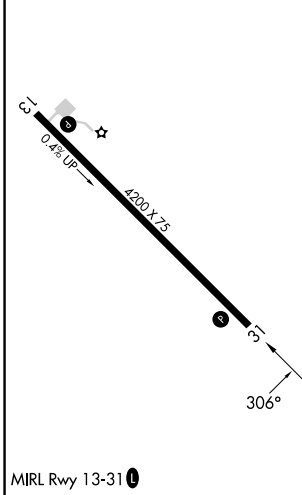

CATEGORY	A	B	C	D
INAV MDA	3020-1	572 (600-1)	NA	
CIRCLING	3240-1 792 (800-1)	3240-1¼ 792 (800-1¼)	NA	

NC-1, 16 APR 2026 to 14 MAY 2026

NC-1, 16 APR 2026 to 14 MAY 2026