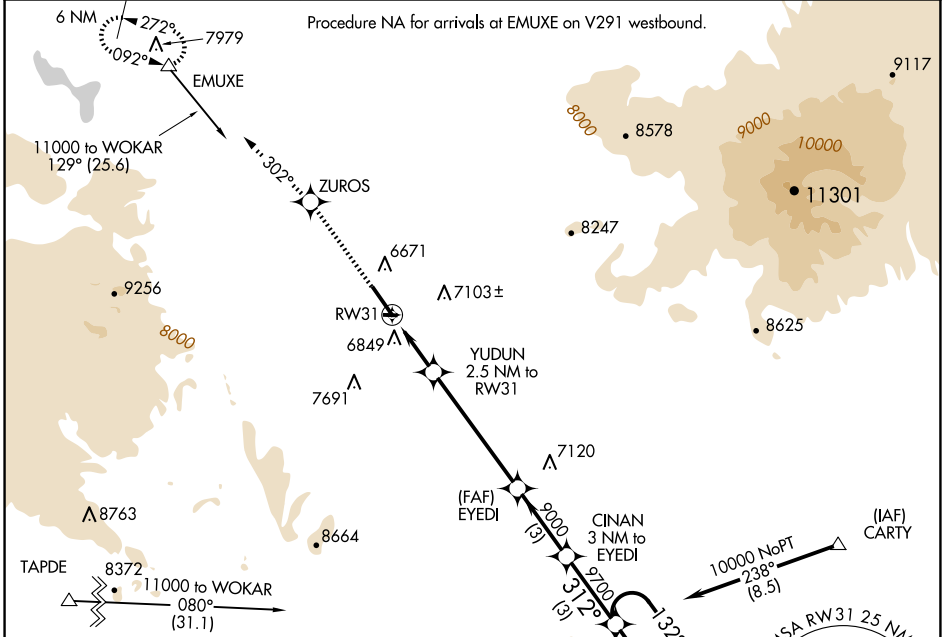

APP CRS **312°**
Rwy Ldg **7172**
TDZE **6522**
Apt Elev **6537**

RNAV (GPS) RWY 31

GRANTS-MILAN MUNI (GNT)

RNP APCH-GPS.
MISSED APPROACH: Climb to 11000 direct ZUROS WP and left turn via 302° track to EMUXE WP and hold.

▼ Circling NA east of Rwy 13-31.
▲ NA When local altimeter setting not received, procedure NA.

AWOS-3PT **118.3**   ALBUQUERQUE CENTER **124.325 288.25**   UNICOM **122.8 (CTAF)**

ELEV 6537   TDZE 6522