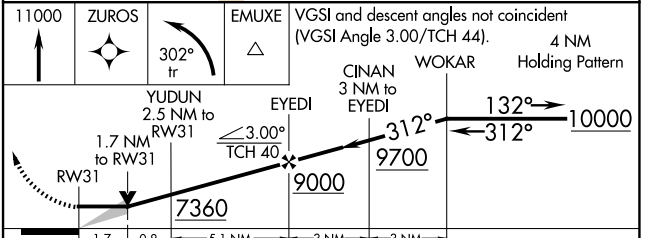

CATEGORY	A	B	C	D
RNAV MDA	7100-1	578 (600-1)	7100-1½ 578 (600-1½)	NA
CIRCLING	7200-1 663 (700-1)	7480-1¼ 943 (1000-1¼)	8000-3 1463 (1500-3)	NA

SW-1, 16 APR 2026 to 14 MAY 2026

SW-1, 16 APR 2026 to 14 MAY 2026