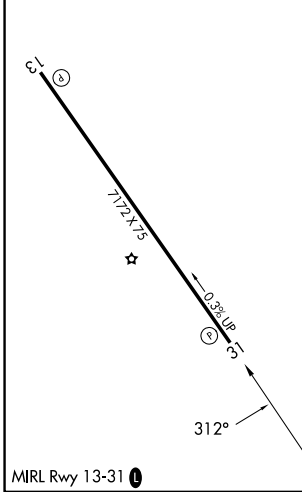

CATEGORY	A	B	C	D
RNAV MDA	7100-1	578 (600-1)	7100-1½ 578 (600-1½)	NA
CIRCLING	7200-1 663 (700-1)	7480-1¼ 943 (1000-1¼)	8000-3 1463 (1500-3)	NA

SW-1, 16 APR 2026 to 14 MAY 2026

SW-1, 16 APR 2026 to 14 MAY 2026