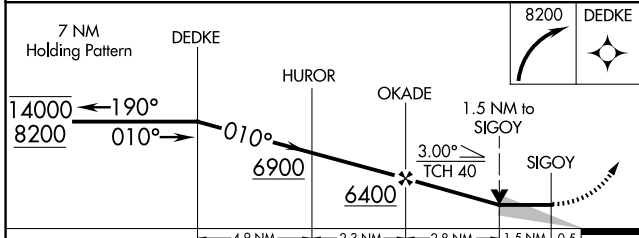

APP CRS	Rwy Idg	6200
010°	TDZE	4841
	Apt Elev	4868

RNAV (GPS) RWY 1

KANAB MUNI (KNB)

RNP APCH - GPS.	MISSED APPROACH: Climbing right turn to 8200 direct DEDKE and hold, continue climb-in-hold to 8200.
▼ ▲ Circling Rwy 19 NA at night. Circling NA for Cat C west of Rwy 1-19.	

AWOS-3 133.175	LOS ANGELES CENTER 124.2 343.6	UNICOM 122.8 (CTAF)

CATEGORY	A	B	C	D
RNAV MDA	5500-1	659 (700-1)	5800-3 959 (1000-3)	NA
CIRCLING	5500-1 632 (700-1)	6100-1½ 1232 (1300-1½)	6400-3 1532 (1600-3)	NA

SW-4, 16 APR 2026 to 14 MAY 2026

SW-4, 16 APR 2026 to 14 MAY 2026