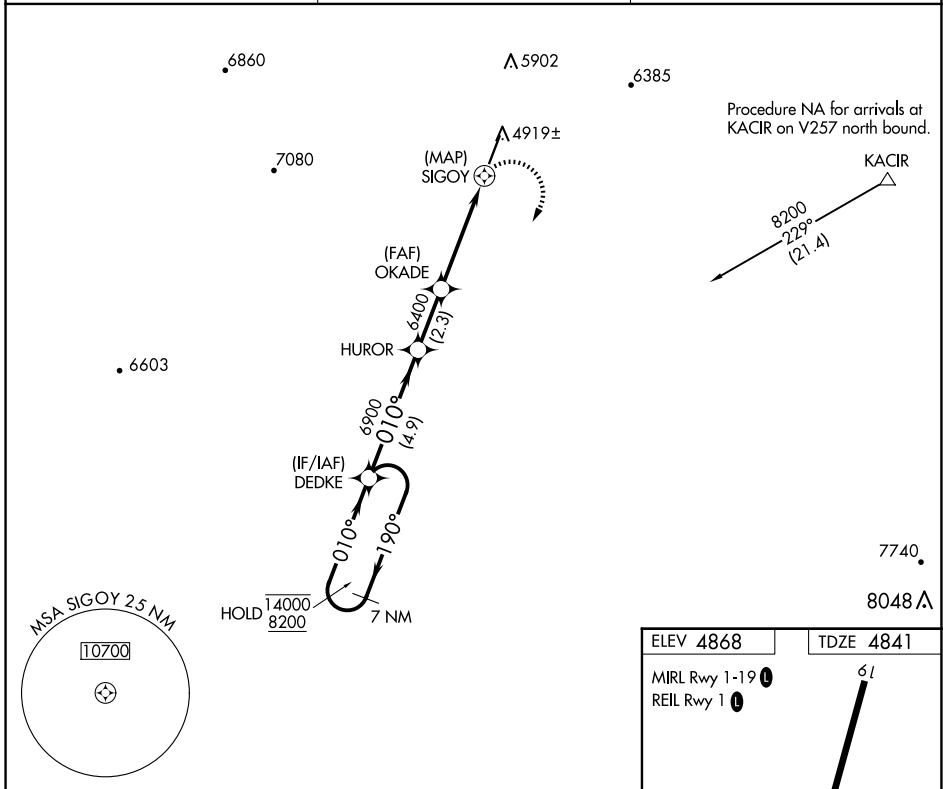

APP CRS	Rwy Idg	6200
010°	TDZE	4841
	Apt Elev	4868

RNAV (GPS) RWY 1

KANAB MUNI (KNB)

RNP APCH - GPS.	MISSED APPROACH: Climbing right turn to 8200 direct DEDKE and hold, continue climb-in-hold to 8200.
<p>▼</p> <p>▲</p> <p>Circling Rwy 19 NA at night. Circling NA for Cat C west of Rwy 1-19.</p>	

AWOS-3 133.175	LOS ANGELES CENTER 124.2 343.6	UNICOM 122.8 (CTAF)
--------------------------	--	-------------------------------

CATEGORY	A	B	C	D
RNAV MDA	5500-1	659 (700-1)	5800-3 959 (1000-3)	NA
CIRCLING	5500-1 632 (700-1)	6100-1½ 1232 (1300-1½)	6400-3 1532 (1600-3)	NA

SW-4, 16 APR 2026 to 14 MAY 2026

SW-4, 16 APR 2026 to 14 MAY 2026