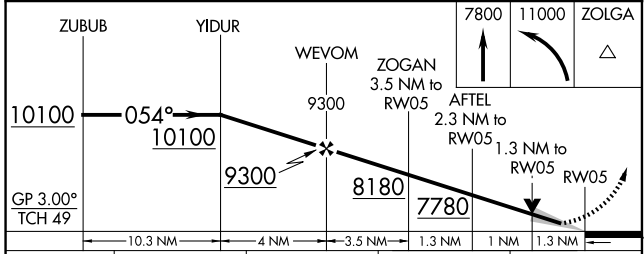

WAAS CH 65820 W05A	APP CRS 054°	Rwy Ldg TDZE Apt Elev	8801 7014 7014
--	------------------------	-----------------------------	---

RNAV (GPS) RWY 5

SHIVELY FLD (SAA)

RNP APCH - GPS.	MISSED APPROACH: Climb to 7800 then climbing left turn to 11000 direct ZOLGA and hold.
-----------------	--

AWOS-3PT 118.175	DENVER CENTER 132.1 254.35	UNICOM 122.8 (CTAF) 0
----------------------------	--------------------------------------	---------------------------------

ELEV 7014	TDZE 7014
-----------	-----------