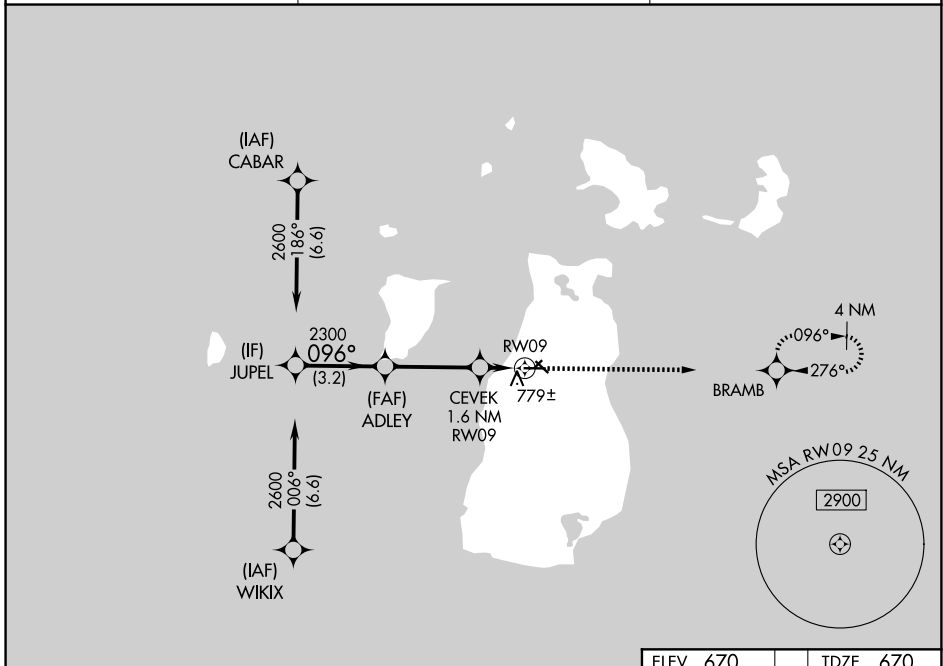

WAAS CH 77943 W09A	APP CRS 096°	Rwy Ldg TDZE Apt Elev	4299 670 670
--	------------------------	-----------------------------	---

RNAV (GPS) RWY 9

BEAVER ISLAND (SJX)

RNP APCH - GPS.		MISSED APPROACH: Climb to 2600 direct BRAMB and hold.
<p>▼ Circling NA to Rwys 5-23 and 14-32. For uncompensated Baro-VNAV systems, LNAV/VNAV NA below -16°C or above 54°C.</p> <p>▲</p>		
AWOS-3P 118.075	MINNEAPOLIS CENTER 134.6 354.05	UNICOM 122.8 (CTAF) 0

EC-1, 16 APR 2026 to 14 MAY 2026

EC-1, 16 APR 2026 to 14 MAY 2026