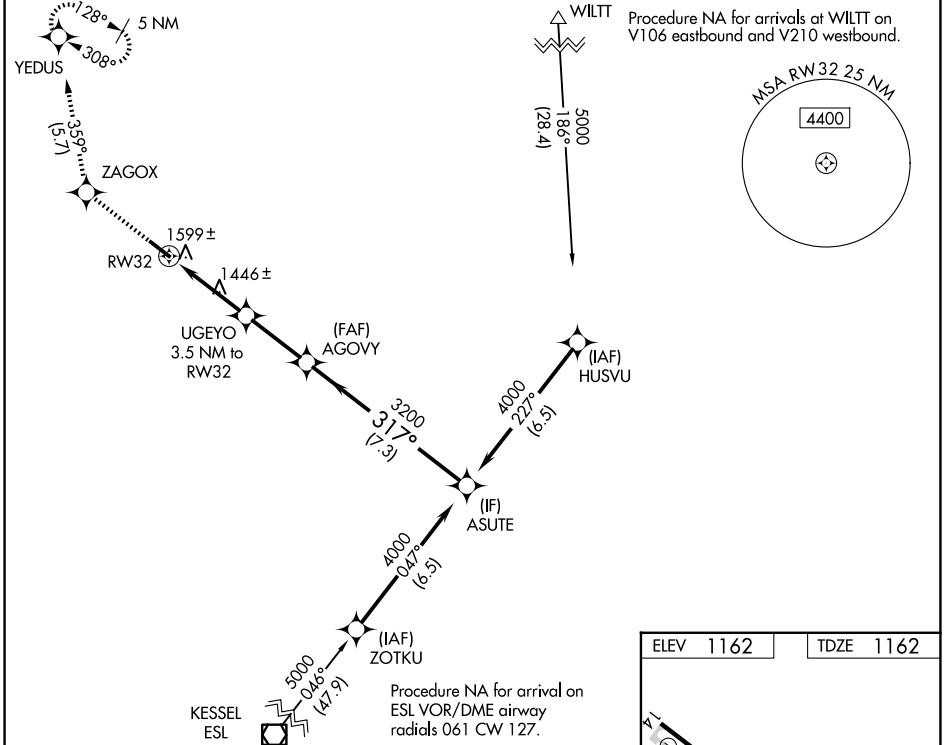

WAAS CH 90437 W32A	APP CRS 317°	Rwy Ldg TDZE Apt Elev	5006 1162 1162
--	------------------------	-----------------------------	---

RNAV (GPS) RWY 32

BEDFORD COUNTY (HMZ)

RNP APCH - GPS.		MISSED APPROACH: Climb to 5000 direct ZAGOX and on track 359° to YEDUS and hold, continue climb-in-hold to 5000.
AWOS-3 123.675	JOHNSTOWN APP CON ★ 121.2 299.2	UNICOM 122.7 (CTAF)

CATEGORY	A	B	C	D
LP MDA	1740-1	578 (600-1)	1740-1½ 578 (600-1½)	NA
LNAV MDA	1860-1	698 (700-1)	1860-2 698 (700-2)	NA
CIRCLING	1900-1 738 (800-1)	1960-1 798 (800-1)	2200-3 1038 (1100-3)	NA

NE-4, 16 APR 2026 to 14 MAY 2026

NE-4, 16 APR 2026 to 14 MAY 2026