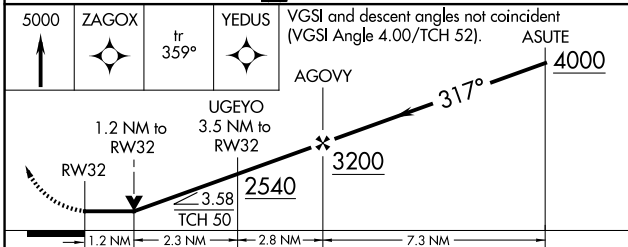

WAAS CH 90437 W32A	APP CRS 317°	Rwy Ldg TDZE Apt Elev	5006 1162 1162
--	------------------------	-----------------------------	---

RNAV (GPS) RWY 32

BEDFORD COUNTY (HMZ)

RNP APCH - GPS.		MISSED APPROACH: Climb to 5000 direct ZAGOX and on track 359° to YEDUS and hold, continue climb-in-hold to 5000.
AWOS-3 123.675	JOHNSTOWN APP CON ★ 121.2 299.2	UNICOM 122.7 (CTAF)