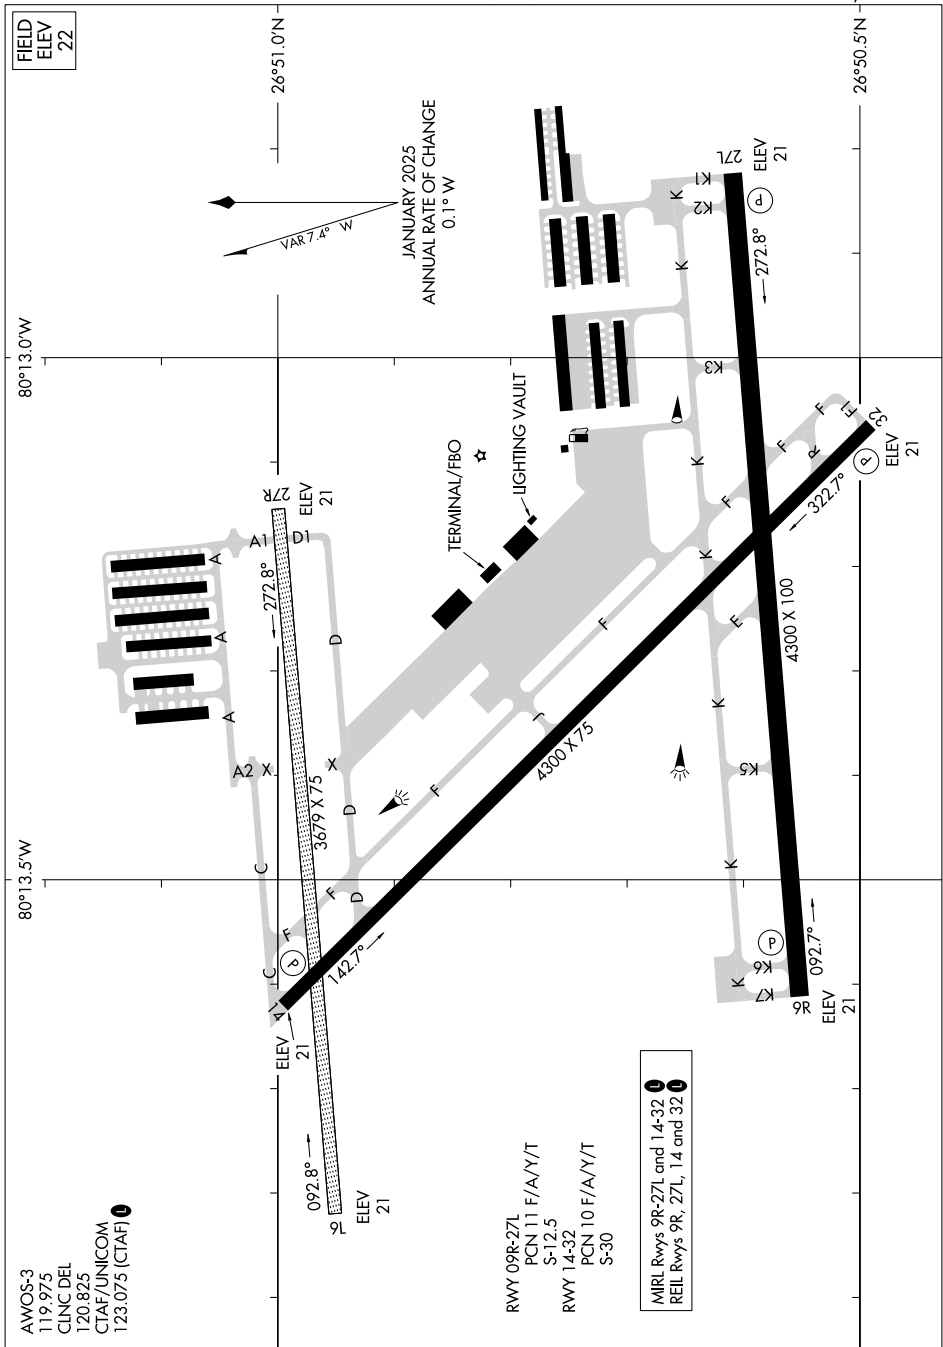

AIRPORT DIAGRAM

NORTH PALM BEACH COUNTY GENERAL AVIATION (F45)
AL-9151 (FAA)
WEST PALM BEACH, FLORIDA

AWOS-3
119.975
CLNC DEL
120.825
CTAF/UNICOM
123.075 (CTAF) **1**

RWY 09R-27L
PCN 11 F/A/Y/T
S-12.5
RWY 14-32
PCN 10 F/A/Y/T
S-30

MIRL Rwy 9R-27L and 14-32 **1**
REIL Rwy 9R, 27L, 14 and 32 **1**

AIRPORT DIAGRAM

WEST PALM BEACH, FLORIDA
NORTH PALM BEACH COUNTY GENERAL AVIATION (F45)