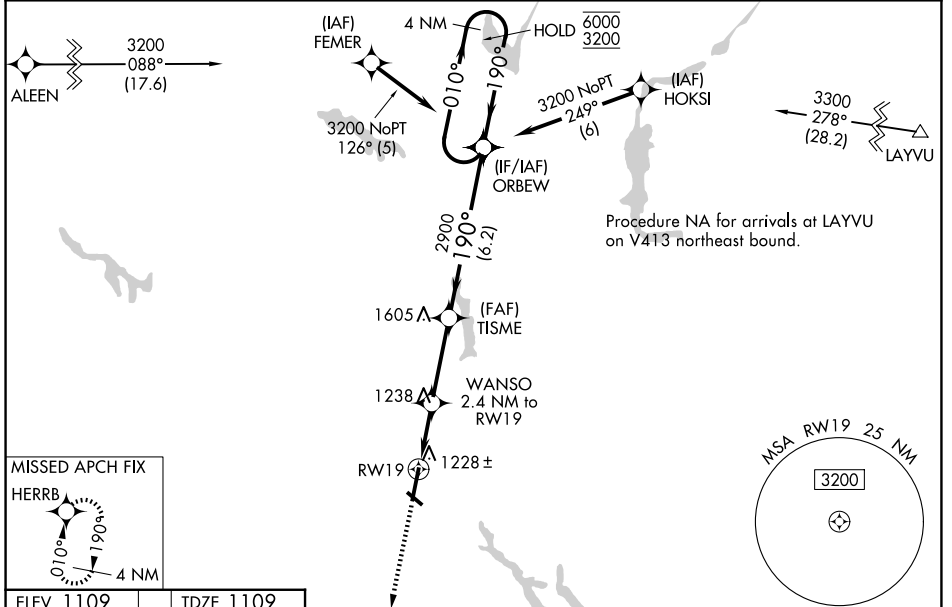

WAAS CH 93542 W19A	APP CRS 190°	Rwy Ldg TDZE Apt Elev	6700 1109 1109
--	------------------------	-----------------------------	---

RNAV (GPS) RWY 19

RICE LAKE RGNL/CARL'S FLD (R/PD)

RNP APCH.

⚠ Circling Rwy 13, 31 NA at night. For uncompensated Baro-VNAV systems, procedure NA below -17°C or above 54°C.

MISSED APPROACH:
Climb to 3200 direct HERRB and hold.

AWOS-3 120.525	MINNEAPOLIS CENTER 125.3 335.6	UNICOM 122.7 (CTAF) 0
--------------------------	--	---------------------------------

ELEV 1109	TDZE 1109
-----------	-----------

CATEGORY	A	B	C	D
LPV DA		1309- ³ / ₄	200 (200- ³ / ₄)	
LNAV/VNAV DA		1389- ⁷ / ₈	280 (300- ⁷ / ₈)	
LNAV MDA		1480-1	371 (400-1)	
CIRCLING	1580-1	1740-1	1740- ¹ / ₄	1940- ² / ₄
	471 (500-1)	631 (700-1)	631 (700- ¹ / ₄)	831 (900- ² / ₄)