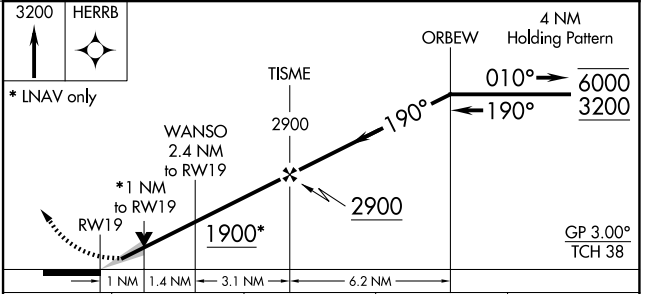

WAAS CH 93542 W19A	APP CRS 190°	Rwy Ldg TDZE Apt Elev	6700 1109 1109
--	------------------------	-----------------------------	---

RNAV (GPS) RWY 19

RICE LAKE RGNL/CARL'S FLD (R/PD)

RNP APCH.

⚠ Circling Rwy 13, 31 NA at night. For uncompensated Baro-VNAV systems, procedure NA below -17°C or above 54°C.

MISSED APPROACH:
Climb to 3200 direct HERRB and hold.

AWOS-3 120.525	MINNEAPOLIS CENTER 125.3 335.6	UNICOM 122.7 (CTAF) 0
--------------------------	--	---------------------------------

ELEV 1109	TDZE 1109
-----------	-----------