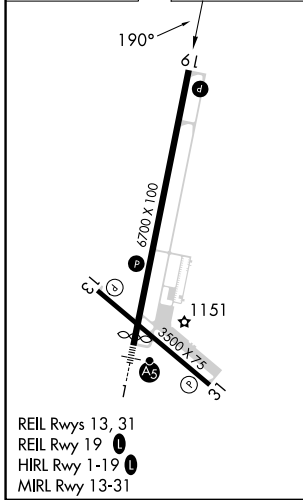

WAAS CH 93542 W19A	APP CRS 190°	Rwy Ldg TDZE Apt Elev	6700 1109 1109
--	------------------------	-----------------------------	---

RNAV (GPS) RWY 19

RICE LAKE RGNL/CARL'S FLD (R/PD)

RNP APCH.

⚠ Circling Rwy 13, 31 NA at night. For uncompensated Baro-VNAV systems, procedure NA below -17°C or above 54°C.

MISSED APPROACH:
Climb to 3200 direct HERRB and hold.

AWOS-3 120.525	MINNEAPOLIS CENTER 125.3 335.6	UNICOM 122.7 (CTAF) 0
--------------------------	--	---------------------------------

ELEV 1109	TDZE 1109
-----------	-----------

CATEGORY	A	B	C	D
LPV DA		1309- ³ / ₄	200 (200- ³ / ₄)	
LNAV/VNAV DA		1389- ⁷ / ₈	280 (300- ⁷ / ₈)	
LNAV MDA		1480-1	371 (400-1)	
CIRCLING	1580-1	1740-1	1740- ¹ / ₄	1940- ² / ₄
	471 (500-1)	631 (700-1)	631 (700- ¹ / ₄)	831 (900- ² / ₄)