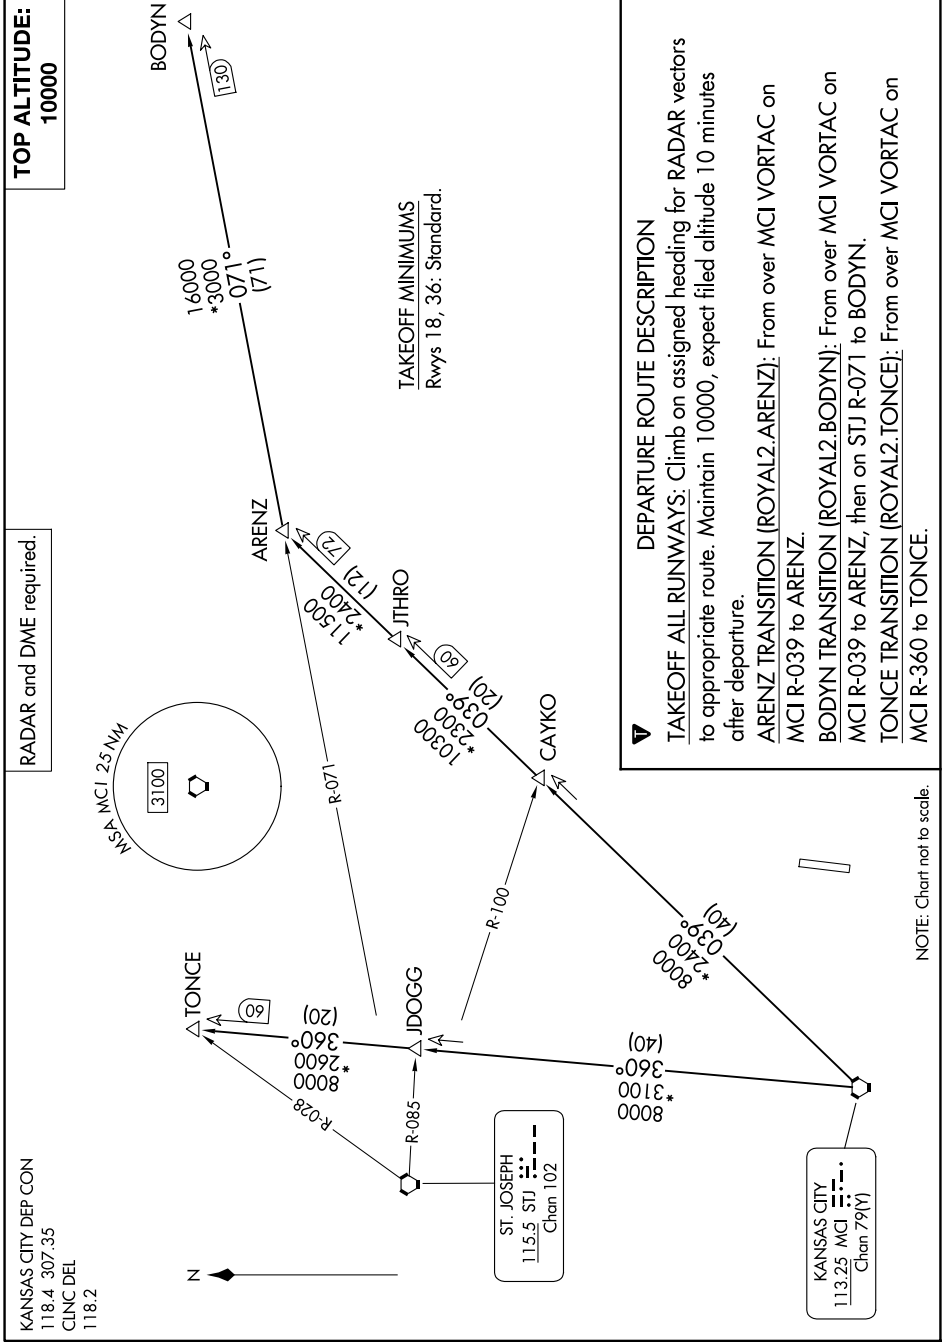

# ROYAL TWO DEPARTURE

NC-3, 16 APR 2026 to 14 MAY 2026