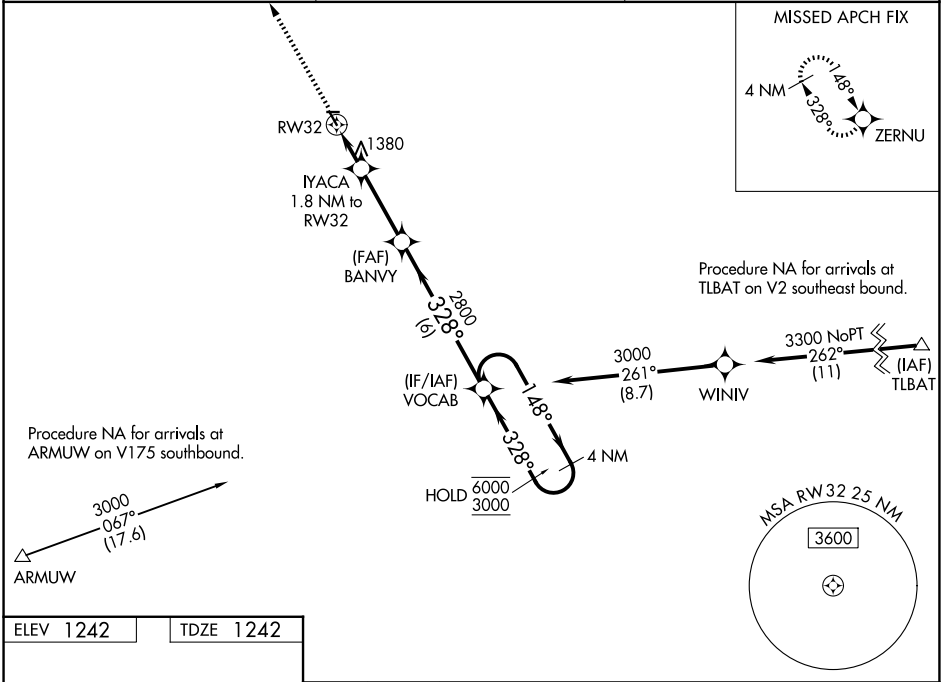

WAAS CH 56622 W32A	APP CRS 328°	Rwy Ldg TDZE Apt Elev	3296 1242 1242
--	------------------------	-----------------------------	---

RNAV (GPS) RWY 32

SAUK CENTRE MUNI (D39)

RNP APCH - GPS.

⚠ Circling NA to Rwys 8 and 26. Rwy 32 helicopter visibility reduction below 3/8 SM NA. For uncompensated Baro-VNAV systems, LNAV/VNAV NA below -17°C or above 54°C.

MISSED APPROACH: Climb to 3000 direct ZERNU and hold.

AWOS-3 118.475	MINNEAPOLIS CENTER 126.1 269.2	CTAF 122.9
--------------------------	--	----------------------

ELEV 1242	TDZE 1242
-----------	-----------