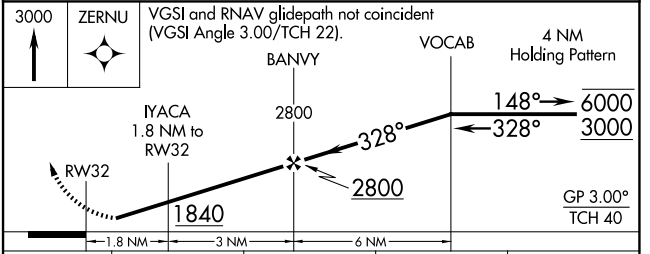

WAAS CH 56622 W32A	APP CRS 328°	Rwy Ldg TDZE Apt Elev	3296 1242 1242
--	------------------------	-----------------------------	---

RNAV (GPS) RWY 32

SAUK CENTRE MUNI (D39)

RNP APCH - GPS.

⚠ Circling NA to Rwys 8 and 26. Rwy 32 helicopter visibility reduction below 3/8 SM NA. For uncompensated Baro-VNAV systems, LNAV/VNAV NA below -17°C or above 54°C.

MISSED APPROACH: Climb to 3000 direct ZERNU and hold.

AWOS-3 118.475	MINNEAPOLIS CENTER 126.1 269.2	CTAF 122.9
--------------------------	--	----------------------

ELEV 1242	TDZE 1242
-----------	-----------