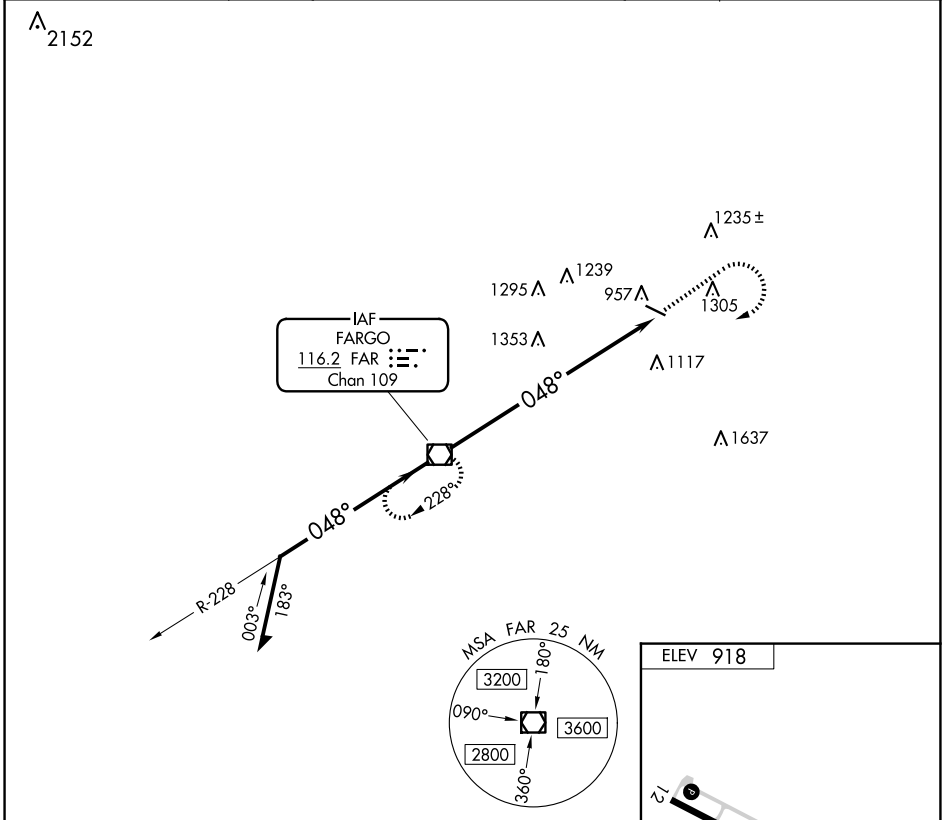

VOR/DME FAR 116.2 Chan 109	APP CRS 048°	Rwy Idg TDZE Apt Elev 918	N/A N/A 918
--	------------------------	---	--

MOORHEAD MUNI/FLORENCE KLINGENSMITH FLD (JKJ) **VOR-A**

⚠ MISSED APPROACH: Climb to 2000 then climbing right turn to 2700 direct FAR VOR/DME and hold.

AWOS-3 120.0	FARGO APP CON 120.4 377.15	GCO 121.725	UNICOM 123.0 (CTAF) 📞
------------------------	--------------------------------------	-----------------------	--

CATEGORY	A	B	C	D	FAF to MAP 9.2 NM					
CIRCLING	1740-1¼	822 (900-1¼)	NA		Knots	60	90	120	150	180
					Min:Sec	9:12	6:08	4:36	3:41	3:04