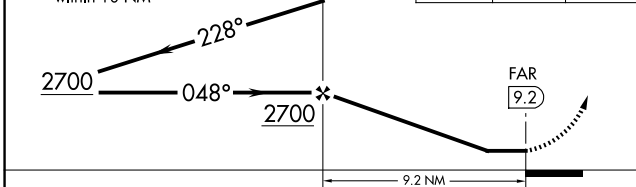

VOR/DME FAR 116.2 Chan 109	APP CRS 048°	Rwy Idg TDZE Apt Elev 918	N/A N/A 918
--	------------------------	---	--

MOORHEAD MUNI/FLORENCE KLINGENSMITH FLD (JKJ) **VOR-A**

⚠ MISSED APPROACH: Climb to 2000 then climbing right turn to 2700 direct FAR VOR/DME and hold.

AWOS-3 120.0	FARGO APP CON 120.4 377.15	GCO 121.725	UNICOM 123.0 (CTAF) 📞
------------------------	--------------------------------------	-----------------------	--

CATEGORY	A	B	C	D	FAF to MAP 9.2 NM					
CIRCLING	1740-1¼	822 (900-1¼)	NA		Knots	60	90	120	150	180
					Min:Sec	9:12	6:08	4:36	3:41	3:04