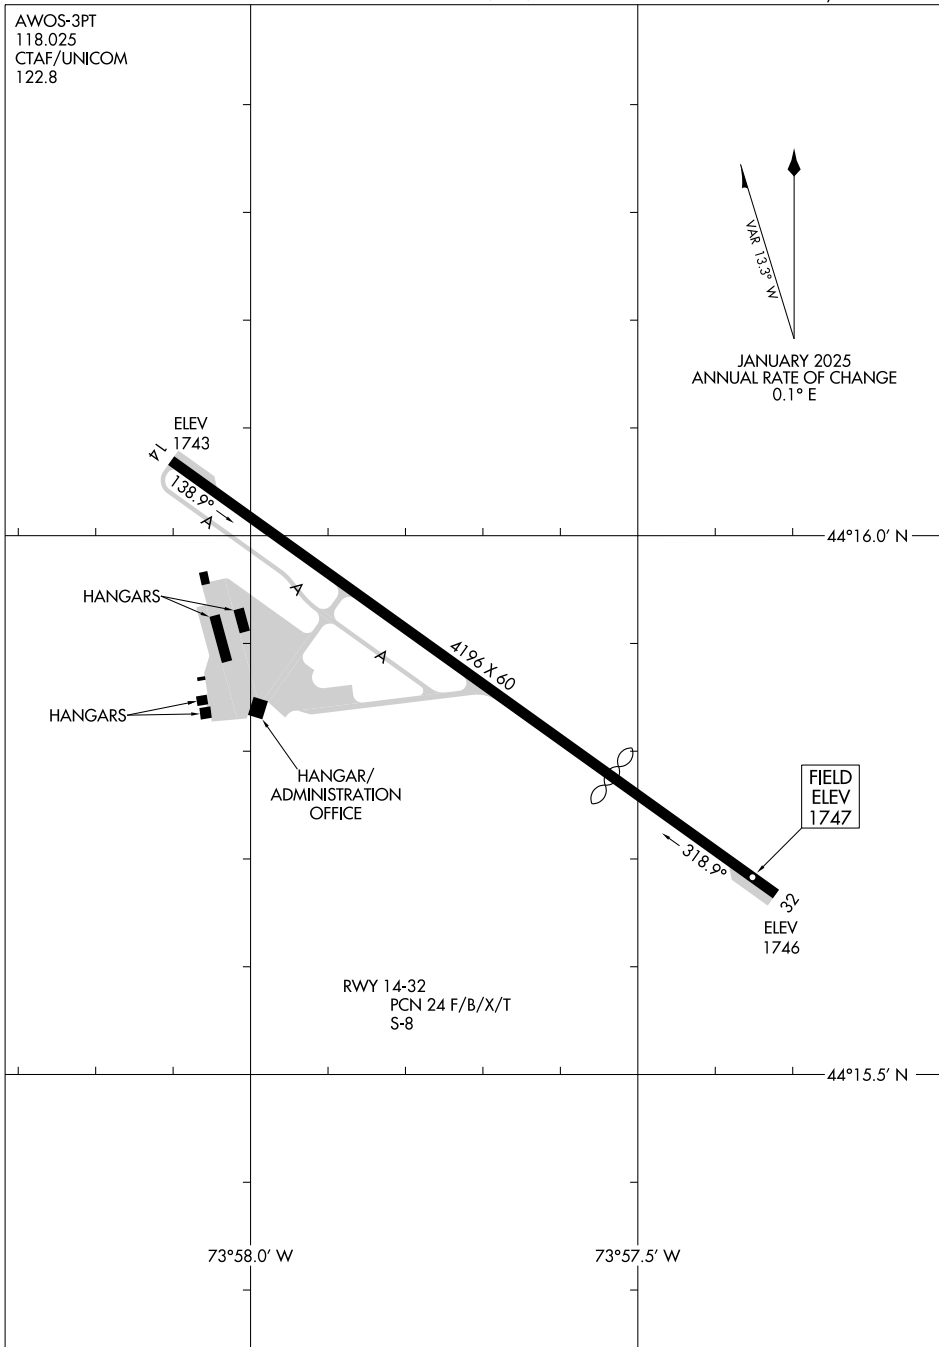

25107

AIRPORT DIAGRAM

AL-9371 (FAA)

LAKE PLACID (LKP)
LAKE PLACID, NEW YORK

AWOS-3PT
118.025
CTAF/UNICOM
122.8

NE-2, 16 APR 2026 to 14 MAY 2026

NE-2, 16 APR 2026 to 14 MAY 2026

AIRPORT DIAGRAM

25107

LAKE PLACID, NEW YORK
LAKE PLACID (LKP)