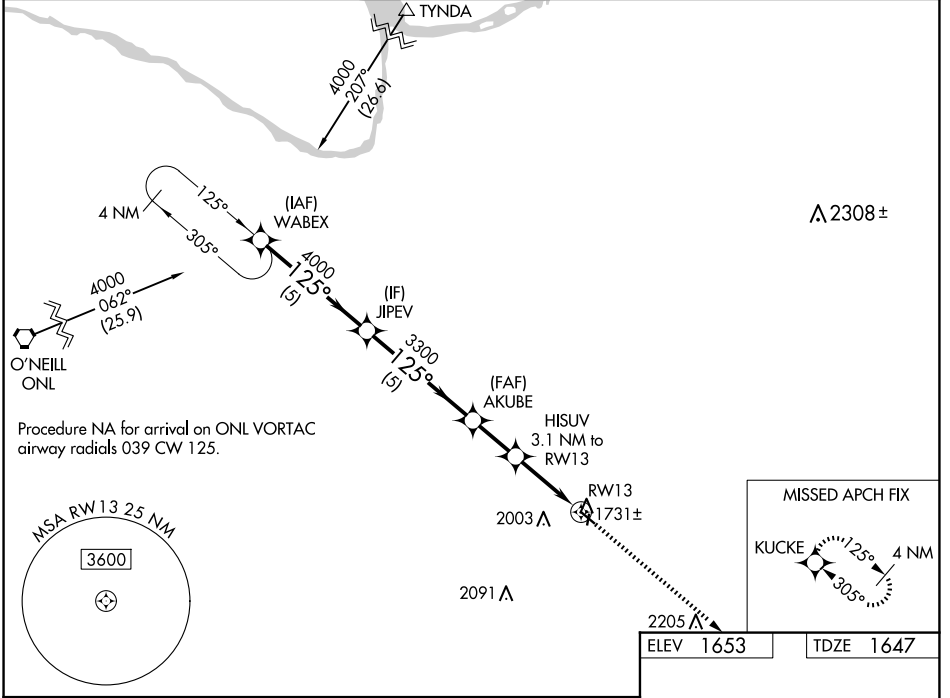

WAAS CH 86521 W13A	APP CRS 125°	Rwy Idg TDZE Apt Elev	3700 1647 1653
--	------------------------	-----------------------------	---

RNAV (GPS) RWY 13

CREIGHTON MUNI (6K3)

RNP APCH.		MISSED APPROACH: Climb to 4000 direct KUCKE and hold.
YKN AWOS-3PT 119.05	MINNEAPOLIS CENTER 128.0 257.95	CTAF 122.90

	WABEX	JIPEV	AKUBE	HISUV	KUCKE
	4000	4000	3300	3300	4000
	GP 3.00° TCH 40		*2640		*LNAV only
	5 NM	5 NM	2 NM	3.1 NM	
CATEGORY	A	B	C	D	
LPV DA	1976-1½	329 (400-1½)		NA	
LNAV/VNAV DA	2026-1¼	379 (400-1¼)		NA	
LNAV MDA	2120-1	473 (500-1)		NA	
CIRCLING	2160-1 507 (600-1)	2500-1¼ 847 (900-1¼)		NA	

NC-2, 16 APR 2026 to 14 MAY 2026

NC-2, 16 APR 2026 to 14 MAY 2026