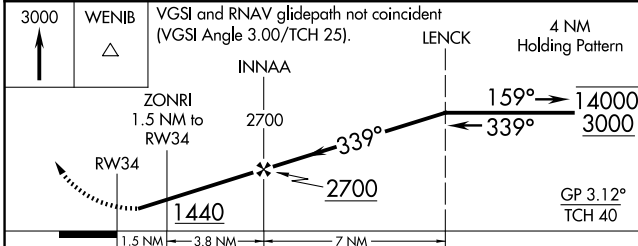

WAAS CH 49020 W34A	APP CRS 339°	Rwy Ldg 4401 TDZE 926 Apt Elev 926
--	------------------------	---

RNAV (GPS) RWY 34

RUSH CITY RGNL (ROS)

RNP APCH - GPS.	MISSED APPROACH: Climb to 3000 direct WENIB and hold.
-----------------	---

AWOS-3 118.8	MINNEAPOLIS CENTER 121.05 235.775	GCO 121.725	CTAF 122.9
------------------------	---	-----------------------	----------------------

CATEGORY	A	B	C	D
LPV DA		1210-1 284 (300-1)		NA
LNAV/VNAV DA		1233-1 307 (400-1)		NA
LNAV MDA	1320-1	394 (400-1)	1320-1½ 394 (400-1½)	NA
CIRCLING	1440-1 514 (600-1)	1460-1 534 (600-1)	1460-1½ 534 (600-1½)	NA