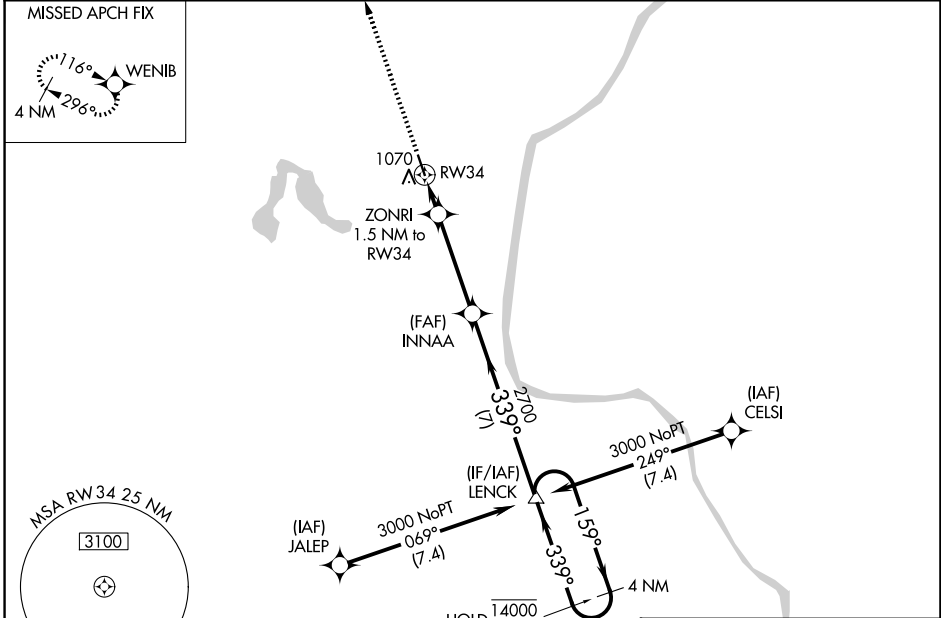

WAAS CH 49020 W34A	APP CRS 339°	Rwy Ldg 4401 TDZE 926 Apt Elev 926
--	------------------------	---

RNAV (GPS) RWY 34

RUSH CITY RGNL (ROS)

RNP APCH - GPS.	MISSED APPROACH: Climb to 3000 direct WENIB and hold.
-----------------	---

AWOS-3 118.8	MINNEAPOLIS CENTER 121.05 235.775	GCO 121.725	CTAF 122.9
------------------------	---	-----------------------	----------------------

CATEGORY	A	B	C	D
LPV DA		1210-1 284 (300-1)		NA
LNAV/VNAV DA		1233-1 307 (400-1)		NA
LNAV MDA	1320-1	394 (400-1)	1320-1½ 394 (400-1½)	NA
CIRCLING	1440-1 514 (600-1)	1460-1 534 (600-1)	1460-1½ 534 (600-1½)	NA

NC-1, 16 APR 2026 to 14 MAY 2026

NC-1, 16 APR 2026 to 14 MAY 2026