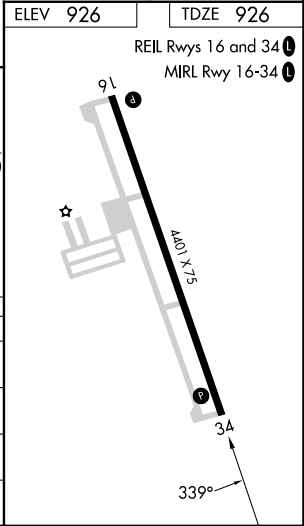

WAAS CH 49020 W34A	APP CRS 339°	Rwy Ldg 4401 TDZE 926 Apt Elev 926

RNAV (GPS) RWY 34

RUSH CITY RGNL (ROS)

RNP APCH - GPS.	MISSED APPROACH: Climb to 3000 direct WENIB and hold.

AWOS-3 118.8	MINNEAPOLIS CENTER 121.05 235.775	GCO 121.725	CTAF 122.9

CATEGORY	A	B	C	D
LPV DA		1210-1 284 (300-1)		NA
LNAV/VNAV DA		1233-1 307 (400-1)		NA
LNAV MDA	1320-1	394 (400-1)	1320-1½ 394 (400-1½)	NA
CIRCLING	1440-1 514 (600-1)	1460-1 534 (600-1)	1460-1½ 534 (600-1½)	NA

NC-1, 16 APR 2026 to 14 MAY 2026

NC-1, 16 APR 2026 to 14 MAY 2026