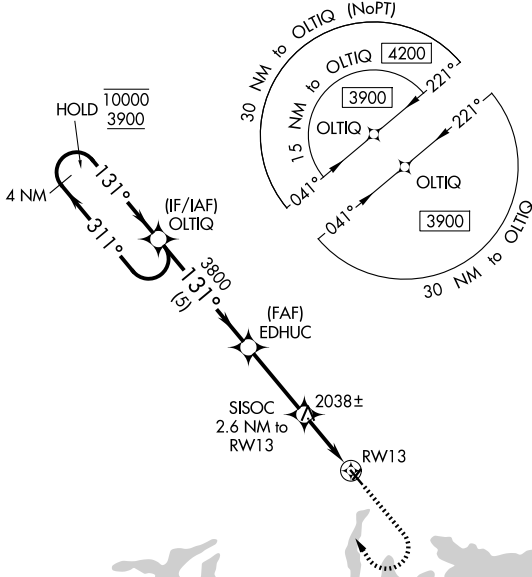

WAAS CH 66040 W13A	APP CRS 131°	Rwy Ldg TDZE Apt Elev	3699 1937 1937
--	------------------------	-----------------------------	---

RNAV (GPS) RWY 13

GARRISON MUNI (D05)

RNP APCH	MISSED APPROACH: Climb to 2500 then climbing right turn to 3900 direct OLTIQ and hold.
<p>▼ Circling NA to Rwys 3 and 21. Baro-VNAV NA.</p> <p>▲ NA Use Minot Intl altimeter setting.</p>	

MOT ASOS 118.725	MINNEAPOLIS CENTER 127.6 279.6	CTAF 122.9 0
----------------------------	--	------------------------

NC-1, 16 APR 2026 to 14 MAY 2026

NC-1, 16 APR 2026 to 14 MAY 2026

ELEV 1937	TDZE 1937
-----------	-----------