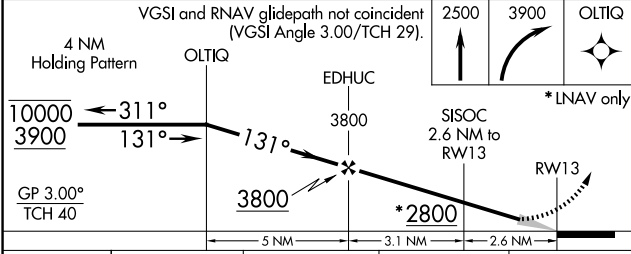

WAAS CH 66040 W13A	APP CRS 131°	Rwy Ldg TDZE Apt Elev	3699 1937 1937
--	------------------------	-----------------------------	---

RNAV (GPS) RWY 13

GARRISON MUNI (D05)

RNP APCH	MISSED APPROACH: Climb to 2500 then climbing right turn to 3900 direct OLTIQ and hold.
<p>▼ Circling NA to Rwys 3 and 21. Baro-VNAV NA.</p> <p>▲ NA Use Minot Intl altimeter setting.</p>	

MOT ASOS 118.725	MINNEAPOLIS CENTER 127.6 279.6	CTAF 122.9 0
----------------------------	--	------------------------

NC-1, 16 APR 2026 to 14 MAY 2026

NC-1, 16 APR 2026 to 14 MAY 2026

ELEV 1937	TDZE 1937
-----------	-----------