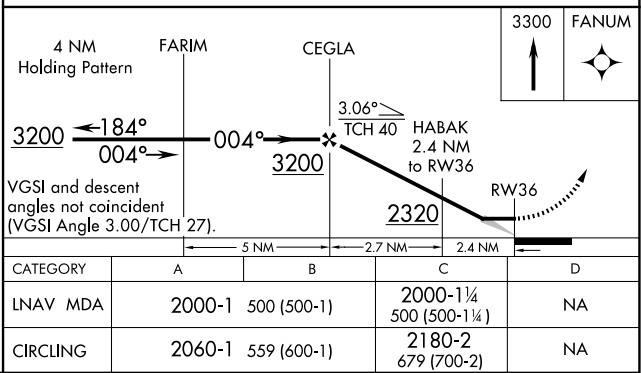

APP CRS	Rwy Idg	<b>3200</b>
<b>004°</b>	TDZE	<b>1500</b>
	Apt Elev	<b>1501</b>

# RNAV (GPS) RWY 36

PARK FALLS MUNI (PKF)

**NA** DME/DME RNP-0.3 NA. Procedure NA at night. Use Phillips altimeter setting. MISSED APPROACH: Climb to 3300 direct FANUM and hold.

PBH AWOS-3 <b>125.875</b>	MINNEAPOLIS CENTER <b>133.65 281.5</b>	CTAF <b>122.90</b>
------------------------------	---	-----------------------