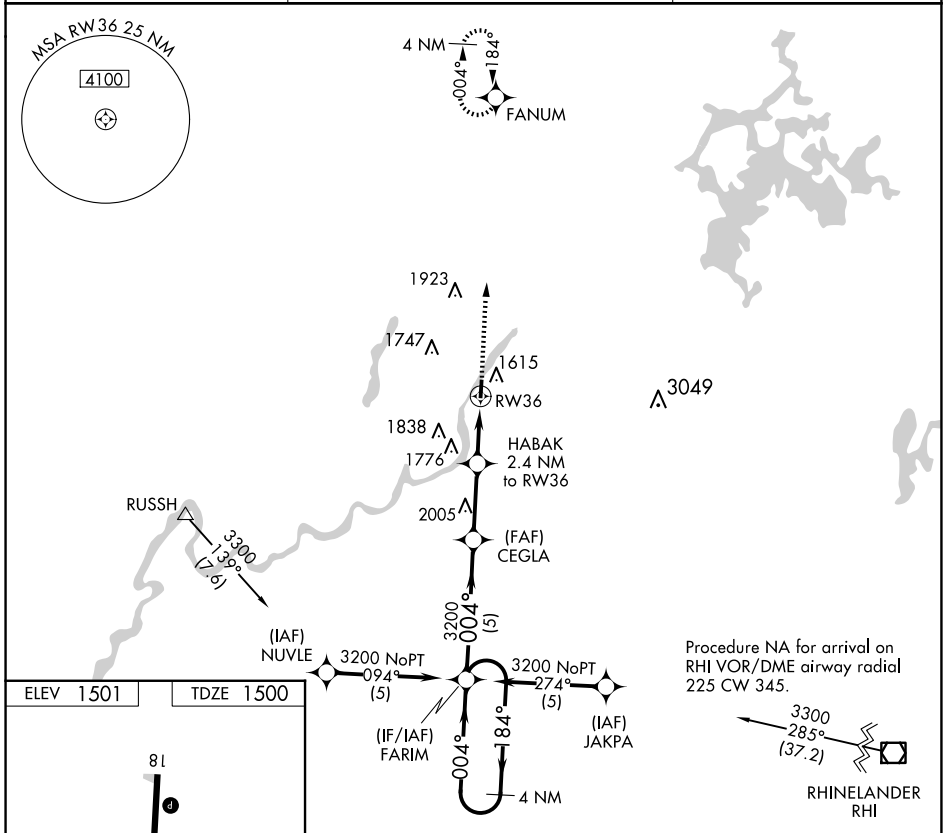

APP CRS	Rwy Idg	<b>3200</b>
<b>004°</b>	TDZE	<b>1500</b>
	Apt Elev	<b>1501</b>

# RNAV (GPS) RWY 36

PARK FALLS MUNI (PKF)

**NA** DME/DME RNP-0.3 NA. Procedure NA at night. Use Phillips altimeter setting. MISSED APPROACH: Climb to 3300 direct FANUM and hold.

PBH AWOS-3 <b>125.875</b>	MINNEAPOLIS CENTER <b>133.65 281.5</b>	CTAF <b>122.90</b>
------------------------------	---	-----------------------

EC-3, 16 APR 2026 to 14 MAY 2026

EC-3, 16 APR 2026 to 14 MAY 2026