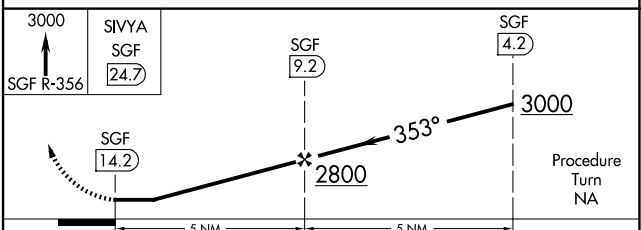

VORTAC SGF 116.9 Chan 116	APP CRS 353°	Rwy Ldg TDZE Apt Elev	4000 1092 1092
---	------------------------	-----------------------------	---

VOR/DME RWY 36

BOLIVAR MUNI (M17)

<p>NA Use Springfield-Branson Ntl Altimeter setting. Circling Rwy 18 NA at night.</p>	<p>MISSED APPROACH: Climb to 3000 via SGF R-356 to SIVYA/SGF 24.7 DME and hold.</p>
<p>SPRINGFIELD APP CON 124.95 318.2</p>	<p>UNICOM 123.0 (CTAF) 0</p>

CATEGORY	A	B	C	D
S-36	1700-1	608 (700-1)		NA
CIRCLING	1700-1	608 (700-1)		NA

NC-3, 16 APR 2026 to 14 MAY 2026

NC-3, 16 APR 2026 to 14 MAY 2026