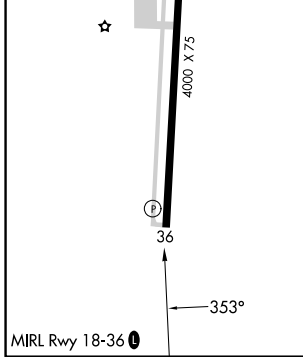

VORTAC SGF 116.9 Chan 116	APP CRS 353°	Rwy Ldg TDZE Apt Elev	4000 1092 1092
---	------------------------	-----------------------------	---

VOR/DME RWY 36

BOLIVAR MUNI (M17)

<p>NA Use Springfield-Branson Ntl Altimeter setting. Circling Rwy 18 NA at night.</p>	<p>MISSED APPROACH: Climb to 3000 via SGF R-356 to SIVYA/SGF 24.7 DME and hold.</p>
<p>SPRINGFIELD APP CON 124.95 318.2</p>	<p>UNICOM 123.0 (CTAF) 0</p>