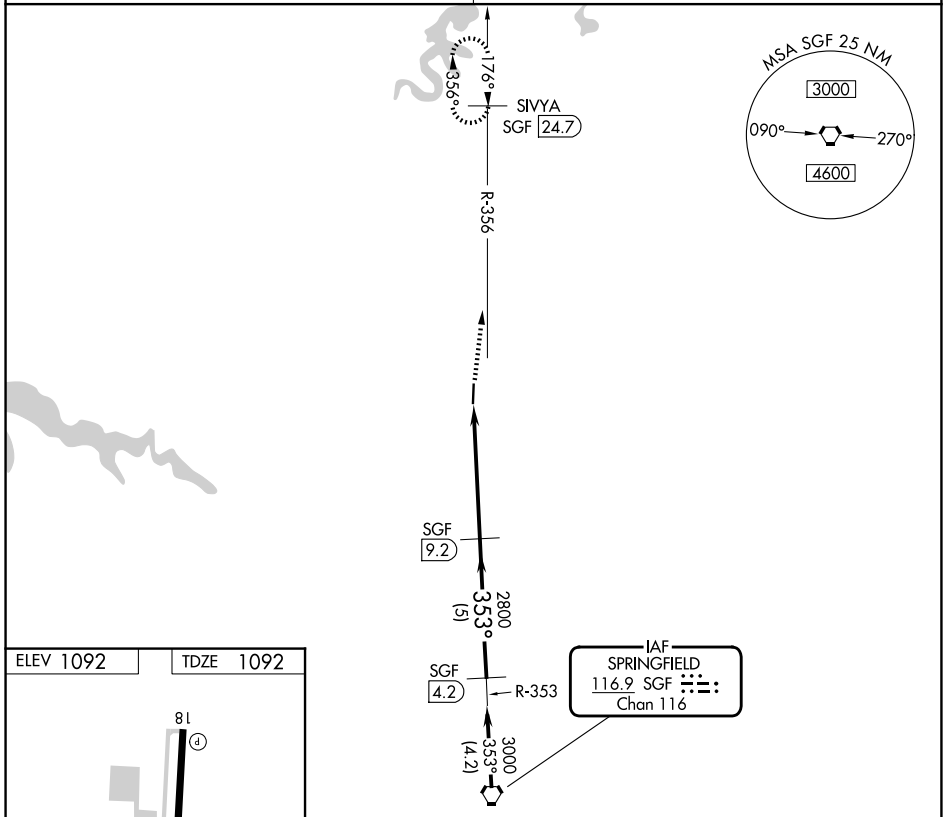

VORTAC SGF 116.9 Chan 116	APP CRS 353°	Rwy Ldg TDZE Apt Elev	4000 1092 1092
---	------------------------	-----------------------------	---

VOR/DME RWY 36

BOLIVAR MUNI (M17)

<p>NA Use Springfield-Branson Ntl Altimeter setting. Circling Rwy 18 NA at night.</p>	<p>MISSED APPROACH: Climb to 3000 via SGF R-356 to SIVYA/SGF 24.7 DME and hold.</p>
<p>SPRINGFIELD APP CON 124.95 318.2</p>	<p>UNICOM 123.0 (CTAF) 0</p>

CATEGORY	A	B	C	D
S-36	1700-1	608 (700-1)		NA
CIRCLING	1700-1	608 (700-1)		NA

NC-3, 16 APR 2026 to 14 MAY 2026

NC-3, 16 APR 2026 to 14 MAY 2026