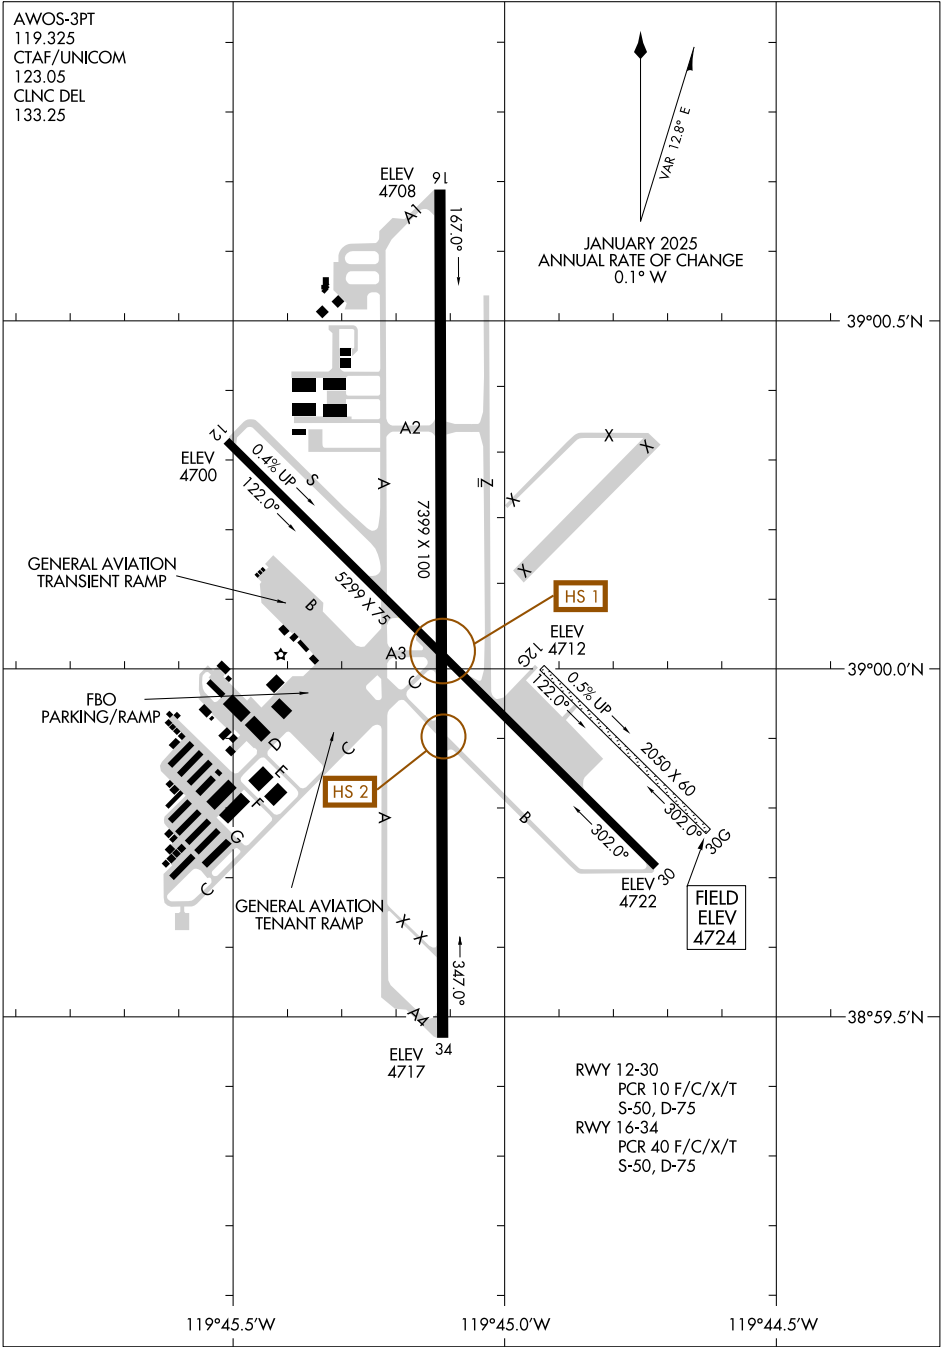

# AIRPORT DIAGRAM

AL-9430 (FAA)

MINDEN-TAHOE (MEV)  
MINDEN, NEVADA

AWOS-3PT  
119.325  
CTAF/UNICOM  
123.05  
CLNC DEL  
133.25

JANUARY 2025  
ANNUAL RATE OF CHANGE  
0.1° W

SW-4, 16 APR 2026 to 14 MAY 2026

SW-4, 16 APR 2026 to 14 MAY 2026

GENERAL AVIATION  
TRANSIENT RAMP

HS 1

FBO  
PARKING/RAMP

HS 2

GENERAL AVIATION  
TENANT RAMP

FIELD  
ELEV 4724

RWY 12-30  
PCR 10 F/C/X/T  
S-50, D-75  
RWY 16-34  
PCR 40 F/C/X/T  
S-50, D-75

119°45.5'W

119°45.0'W

119°44.5'W

# AIRPORT DIAGRAM

25107

MINDEN, NEVADA  
MINDEN-TAHOE (MEV)