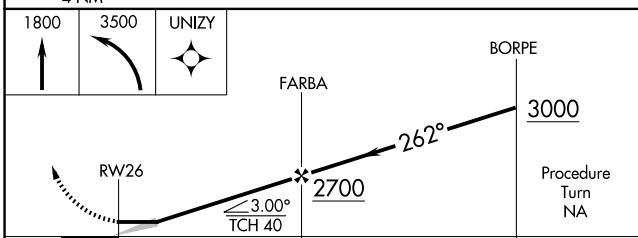

APP CRS	Rwy Idg	<b>3160</b>
<b>262°</b>	TDZE	<b>1117</b>
	Apt Elev	<b>1117</b>

# RNAV (GPS) RWY 26

NORTHWOOD MUNI/VINCE FLD (4V4)

RNP APCH - GPS.	MISSED APPROACH: Climb to 1800 then climbing left turn to 3500 direct UNIZY WP and hold.
Use Grand Forks Intl altimeter setting. NA	
GRAND FORKS APP CON★ <b>118.1 318.1</b>	UNICOM <b>122.8 (CTAF) 0</b>