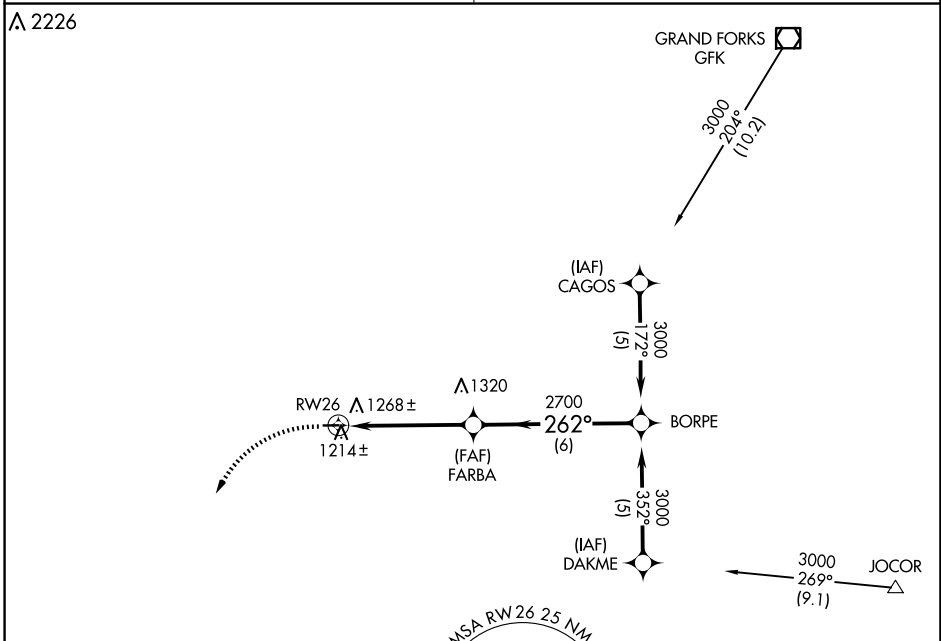

APP CRS	Rwy Idg	<b>3160</b>
<b>262°</b>	TDZE	<b>1117</b>
	Apt Elev	<b>1117</b>

# RNAV (GPS) RWY 26

NORTHWOOD MUNI/VINCE FLD (4V4)

RNP APCH - GPS.	MISSED APPROACH: Climb to 1800 then climbing left turn to 3500 direct UNIZY WP and hold.
Use Grand Forks Intl altimeter setting. NA	
GRAND FORKS APP CON★ <b>118.1 318.1</b>	UNICOM <b>122.8 (CTAF) 0</b>

ELEV 1117	TDZE 1117
-----------	-----------

CATEGORY	A	B	C	D
RNAV MDA	1660-1	543 (600-1)	NA	
CIRCLING	1720-1	603 (700-1)	NA	

NC-1, 16 APR 2026 to 14 MAY 2026

NC-1, 16 APR 2026 to 14 MAY 2026