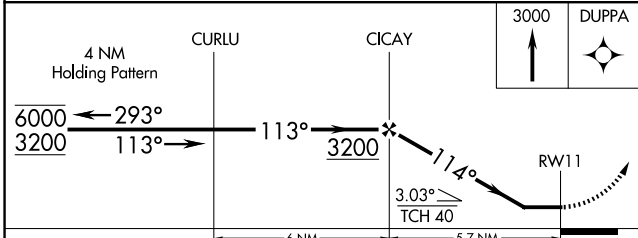

APP CRS	Rwy Ldg	3098
114°	TDZE	1336
	Apt Elev	1336

RNAV (GPS) RWY 11

TRACY MUNI (TKC)

RNP APCH - GPS.	MISSED APPROACH: Climb to 3000 direct DUPPA and hold.
Procedure NA at night. Rwy 11 helicopter visibility reduction below 1 SM NA. Circling NA to Rwy 17-35.	

AWOS-3PT 120.0	MINNEAPOLIS CENTER 127.1 290.2	CTAF 122.9

CATEGORY	A	B	C	D
LNVA MDA	1920-1	584 (600-1)	NA	
CIRCLING	1960-1	624 (700-1)	NA	

ELEV 1336	TDZE 1336
MIRL Rwy 11-29	

NC-1, 16 APR 2026 to 14 MAY 2026

NC-1, 16 APR 2026 to 14 MAY 2026