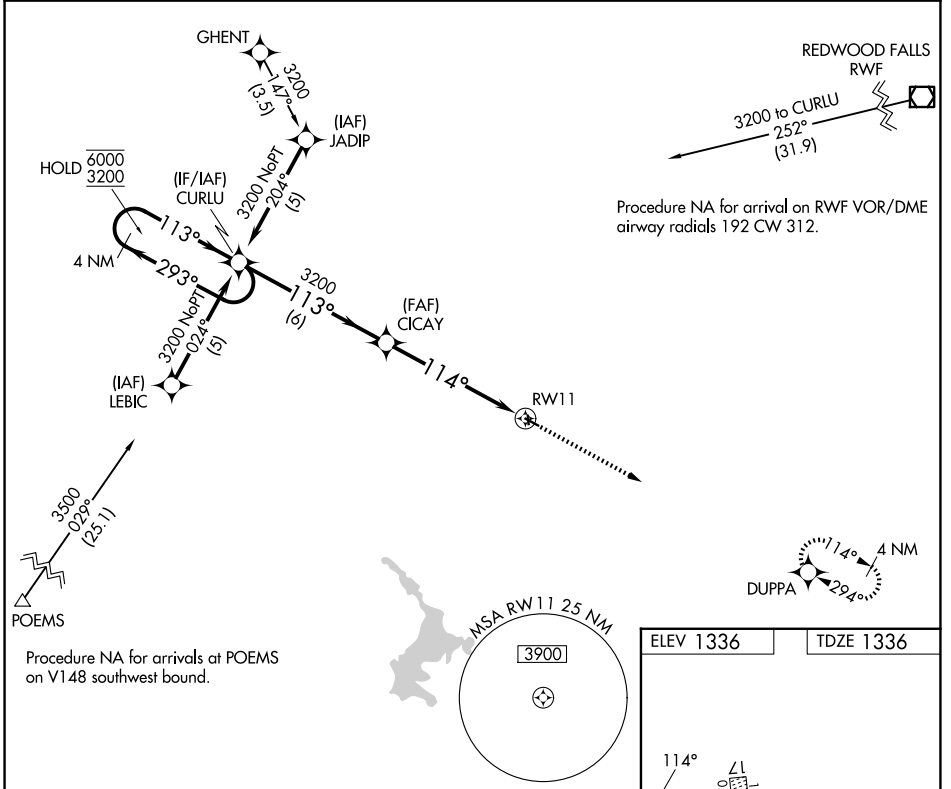

APP CRS	Rwy Ldg	3098
114°	TDZE	1336
	Apt Elev	1336

RNAV (GPS) RWY 11

TRACY MUNI (TKC)

RNP APCH - GPS.	MISSED APPROACH: Climb to 3000 direct DUPPA and hold.
<p>Procedure NA at night. Rwy 11 helicopter visibility reduction below 1 SM NA. Circling NA to Rwy 17-35.</p>	

AWOS-3PT 120.0	MINNEAPOLIS CENTER 127.1 290.2	CTAF 122.9
--------------------------	--	----------------------

CATEGORY	A	B	C	D
LNVA MDA	1920-1	584 (600-1)	NA	
CIRCLING	1960-1	624 (700-1)	NA	

ELEV 1336	TDZE 1336
MIRL Rwy 11-29	

NC-1, 16 APR 2026 to 14 MAY 2026

NC-1, 16 APR 2026 to 14 MAY 2026