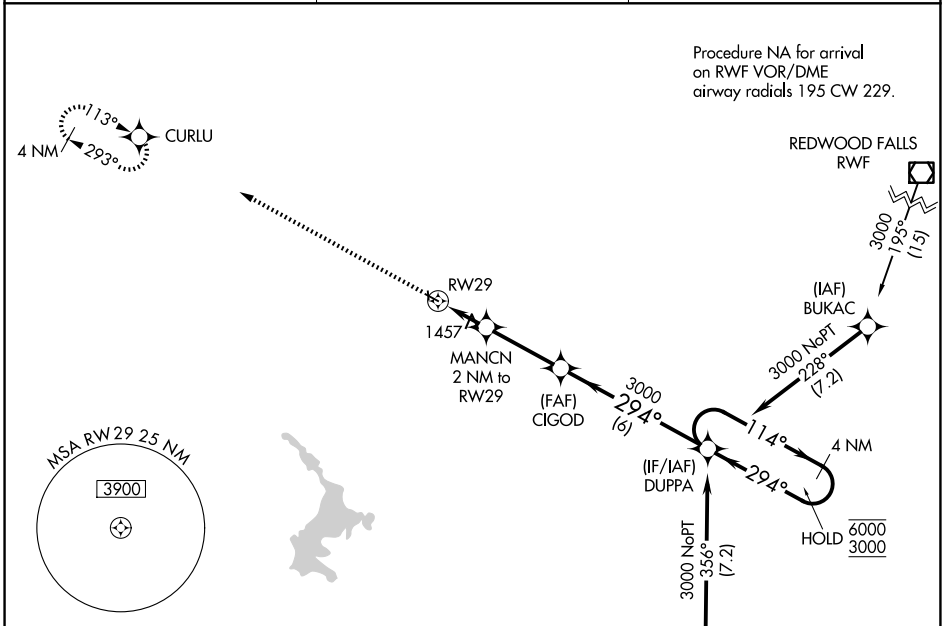

APP CRS	Rwy Ldg	3098
294°	TDZE	1335
	Apt Elev	1336

RNAV (GPS) RWY 29

TRACY MUNI (TKC)

RNP APCH-GPS.	MISSED APPROACH: Climb to 3200 direct CURLU and hold.
Procedure NA at night. Circling NA to Rwy 17-35.	

AWOS-3PT 120.0	MINNEAPOLIS CENTER 127.1 290.2	CTAF 122.9
--------------------------	--	----------------------

ELEV 1336	TDZE 1335
-----------	-----------

CATEGORY	A	B	C	D
LNAV MDA	1720-1	385 (400-1)		NA
CIRCLING	1920-1	584 (600-1)		NA

NC-1, 16 APR 2026 to 14 MAY 2026

NC-1, 16 APR 2026 to 14 MAY 2026