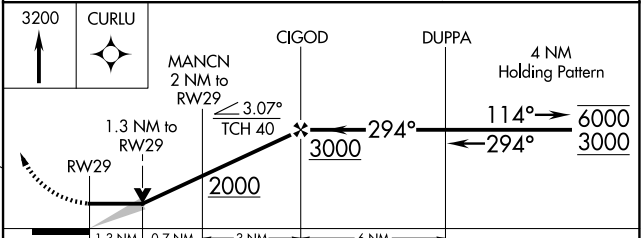

CATEGORY	A	B	C	D
LNAV MDA	1720-1	385 (400-1)		NA
CIRCLING	1920-1	584 (600-1)		NA

NC-1, 16 APR 2026 to 14 MAY 2026

NC-1, 16 APR 2026 to 14 MAY 2026