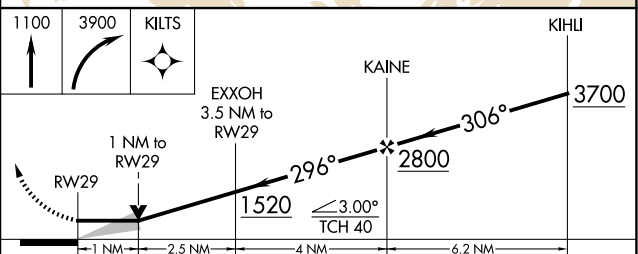

WAAS CH 99544 W29A	APP CRS 296°	Rwy Idg TDZE Apt Elev	4479 374 374
--	------------------------	-----------------------------	---

RNAV (GPS) RWY 29

MESA DEL REY (KIC)

RNP APCH - GPS.
 Use MRY altimeter setting; when not received, use SNS altimeter setting and increase all MDAs 20 feet.

MISSED APPROACH: (Do not exceed 170K until KILTS)
 Climb to 1100 then climbing right turn to 3900 direct KILTS and hold.

MRY ASOS 119.25	OAKLAND CENTER 128.7 307.0	CTAF 122.9
---------------------------	--------------------------------------	----------------------

CATEGORY	A	B	C	D
LP MDA	840-1	466 (500-1)	840-1 3/8 466 (500-1 3/8)	NA
LNAV MDA	880-1	506 (600-1)	880-1 3/8 506 (600-1 3/8)	NA

SW-2, 16 APR 2026 to 14 MAY 2026

SW-2, 16 APR 2026 to 14 MAY 2026