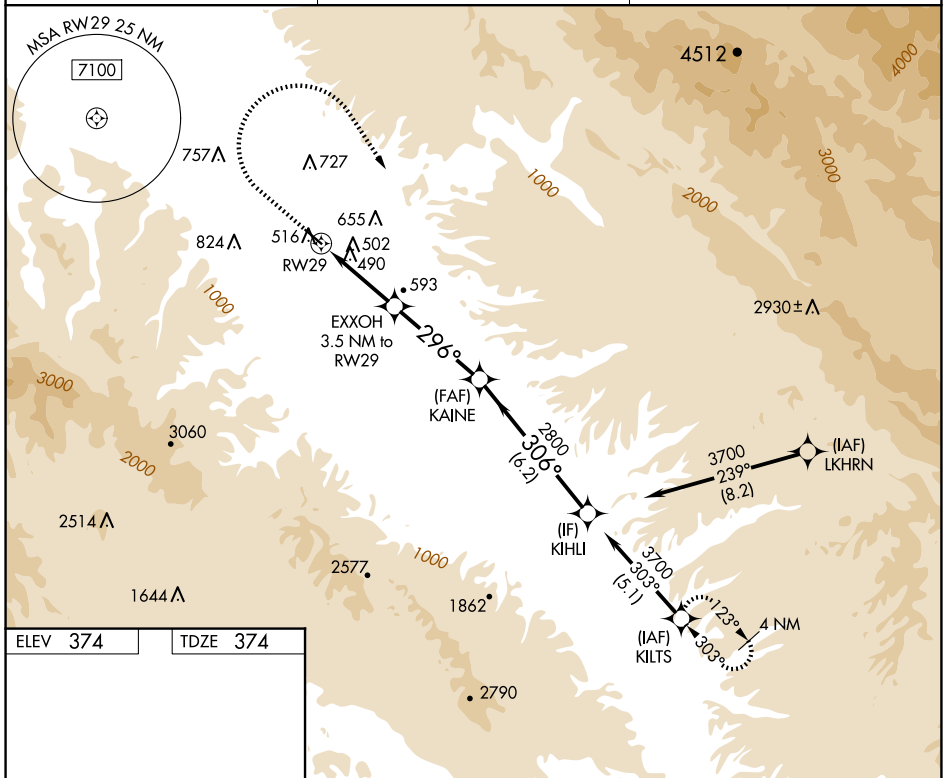

WAAS CH 99544 W29A	APP CRS 296°	Rwy Idg TDZE Apt Elev	4479 374 374
--	------------------------	-----------------------------	---

RNAV (GPS) RWY 29

MESA DEL REY (KIC)

RNP APCH - GPS.
 Use MRY altimeter setting; when not received, use SNS altimeter setting and increase all MDAs 20 feet.

MISSED APPROACH: (Do not exceed 170K until KILTS)
 Climb to 1100 then climbing right turn to 3900 direct KILTS and hold.

MRY ASOS 119.25	OAKLAND CENTER 128.7 307.0	CTAF 122.9
---------------------------	--------------------------------------	----------------------

CATEGORY	A	B	C	D
LP MDA	840-1	466 (500-1)	840-1 3/8 466 (500-1 3/8)	NA
LNAV MDA	880-1	506 (600-1)	880-1 3/8 506 (600-1 3/8)	NA

SW-2, 16 APR 2026 to 14 MAY 2026

SW-2, 16 APR 2026 to 14 MAY 2026