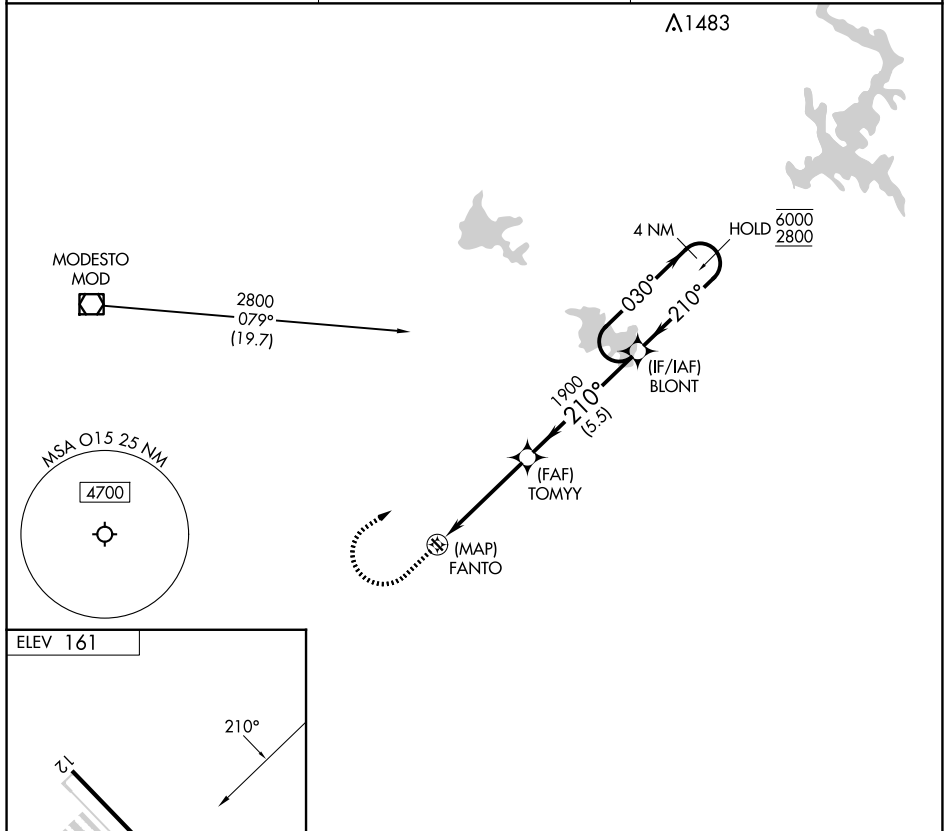

APP CRS 210°	Rwy Idg TDZE Apt Elev	N/A N/A 161
------------------------	-----------------------------	--

RNAV (GPS)-A

TURLOCK MUNI (O15)

RNP APCH - GPS.	MISSED APPROACH: Climb to 900 then climbing right turn to 2800 direct BLONT and hold.
<p>▼ Procedure NA at night. Use MER altimeter setting;</p> <p>▲NA when not received, use MCE altimeter setting and increase all MDAs 20 feet.</p>	

MER AWOS-3 124.475	NORCAL APP CON 120.95 269.45	UNICOM 122.8 (CTAF)
------------------------------	--	-------------------------------

900	2800	BLONT	BLONT	
↑	↷	✧	4 NM Holding Pattern	
FANTO		TOMYY	BLONT	
4.5 NM		5.5 NM	030° → 6000	
			← 210° 2800	
CATEGORY	A	B	C	D
CIRCLING	740-1 579 (600-1)	760-1 599 (600-1)	NA	

SW-2, 16 APR 2026 to 14 MAY 2026

SW-2, 16 APR 2026 to 14 MAY 2026