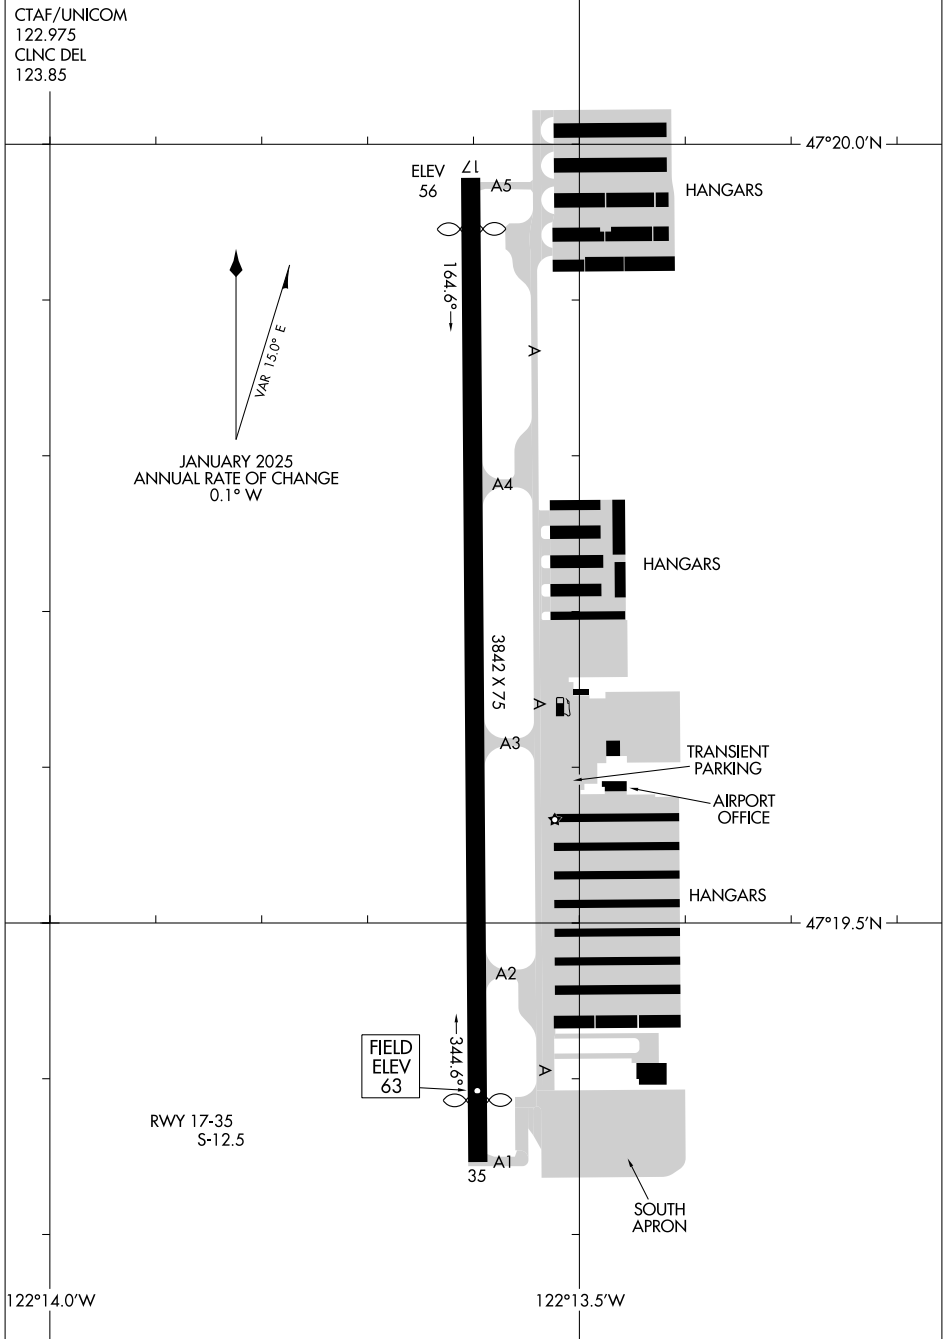

25275

# AIRPORT DIAGRAM

AL-10224 (FAA)

AUBURN MUNI (S50)  
AUBURN, WASHINGTON

CTAF/UNICOM  
122.975  
CLNC DEL  
123.85

NW-1, 16 APR 2026 to 14 MAY 2026

NW-1, 16 APR 2026 to 14 MAY 2026

AIRPORT DIAGRAM  
25275

AUBURN, WASHINGTON  
AUBURN MUNI (S50)