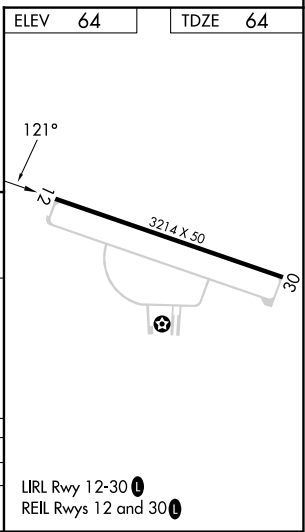

APP CRS	Rwy Ldg	3214
121°	TDZE	64
	Apt Elev	64

RNAV (GPS) RWY 12

GOODEN AIRPARK (RJD)

RNP APCH - GPS.	Procedure NA at night. Use Easton altimeter setting: when not received, procedure NA. Rwy 12 helicopter visibility reduction below 1 SM NA.	MISSED APPROACH: Climb to 2000 direct PEKME and hold.

ESN AWOS-3PT 124.475	POTOMAC APP CON 124.55 317.425	UNICOM 122.8 (CTAF) 0

CATEGORY	A	B	C	D
LNAV MDA	480-1	416 (500-1)		NA
CIRCLING	520-1	456 (500-1)		NA

NE-3, 16 APR 2026 to 14 MAY 2026

NE-3, 16 APR 2026 to 14 MAY 2026