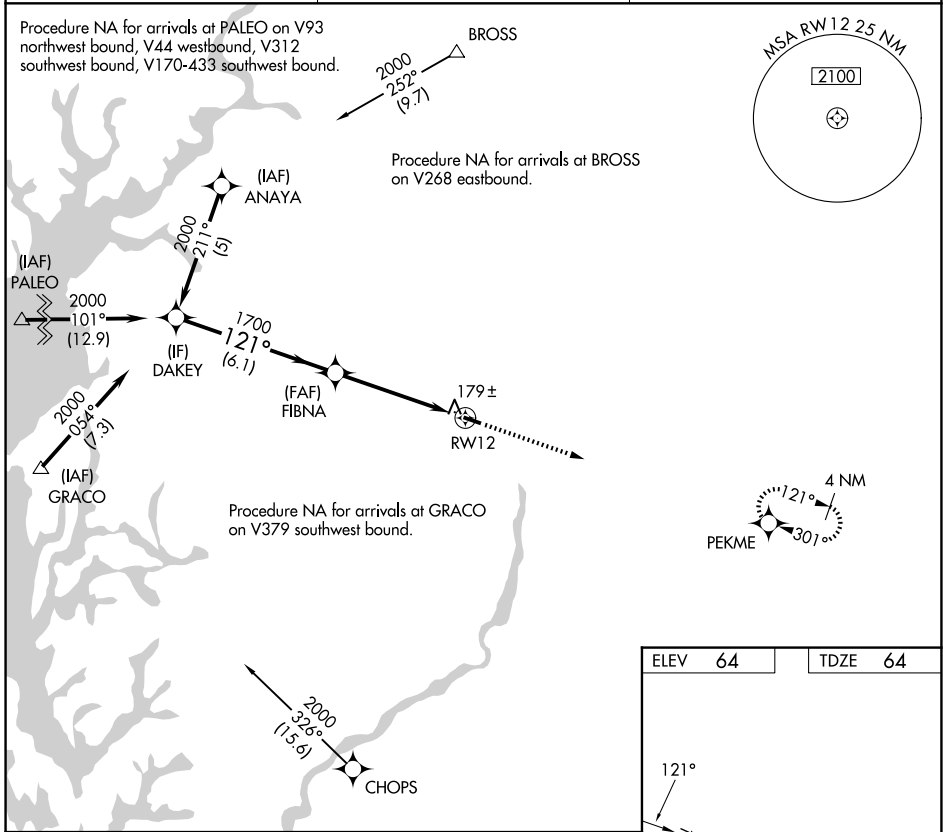

APP CRS	Rwy Ldg	3214
121°	TDZE	64
	Apt Elev	64

RNAV (GPS) RWY 12

GOODEN AIRPARK (RJD)

RNP APCH - GPS.	<p>Procedure NA at night. Use Easton altimeter setting: when not received, procedure NA. Rwy 12 helicopter visibility reduction below 1 SM NA.</p>	MISSED APPROACH: Climb to 2000 direct PEKME and hold.
-----------------	--	---

ESN AWOS-3PT 124.475	POTOMAC APP CON 124.55 317.425	UNICOM 122.8 (CTAF) 0
--------------------------------	--	---------------------------------

CATEGORY	A	B	C	D
LNAV MDA	480-1	416 (500-1)		NA
CIRCLING	520-1	456 (500-1)		NA

NE-3, 16 APR 2026 to 14 MAY 2026

NE-3, 16 APR 2026 to 14 MAY 2026