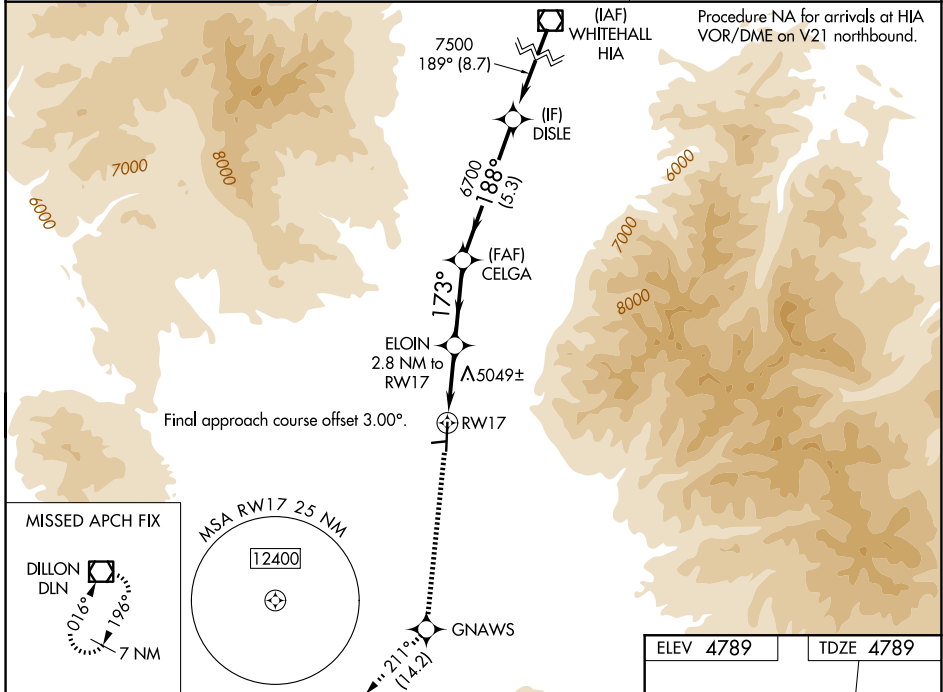

WAAS CH 93840 W17A	APP CRS 173°	Rwy Ldg TDZE Apt Elev	6000 4789 4789
--	------------------------	-----------------------------	---

RNAV (GPS) RWY 17

RUBY VALLEY FLD (RVF)

RNP APCH - GPS.	MISSED APPROACH: Climb to 11100 direct GNAWS and on track 211° to DLN VOR/DME and hold, continue climb-in-hold to 11100.
<p>⚠ Circling NA to Rwy 7 and 25. Circling NA east of Rwy 17-35. Rwy 17 helicopter visibility reduction below 3/4 SM NA. Baro-VNAV NA.</p>	

AWOS-3PT 119.025	SALT LAKE CENTER 132.4 338.3	CTAF 122.90
----------------------------	--	-----------------------

ELEV 4789	TDZE 4789
MIRL Rwy 17-35	

NW-1, 16 APR 2026 to 14 MAY 2026

NW-1, 16 APR 2026 to 14 MAY 2026