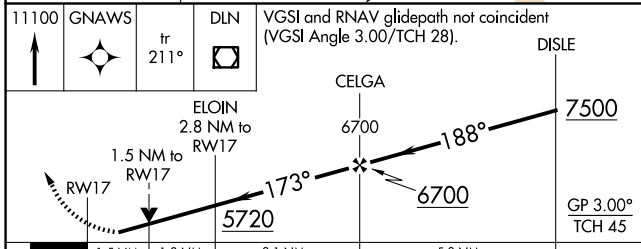

WAAS CH 93840 W17A	APP CRS 173°	Rwy Ldg TDZE Apt Elev	6000 4789 4789

RNAV (GPS) RWY 17

RUBY VALLEY FLD (RVF)

RNP APCH - GPS.	MISSED APPROACH: Climb to 11100 direct GNAWS and on track 211° to DLN VOR/DME and hold, continue climb-in-hold to 11100.
⚠ Circling NA to Rwy 7 and 25. Circling NA east of Rwy 17-35. Rwy 17 helicopter visibility reduction below 3/4 SM NA. Baro-VNAV NA.	

AWOS-3PT 119.025	SALT LAKE CENTER 132.4 338.3	CTAF 122.90

ELEV 4789	TDZE 4789
MIRL Rwy 17-35	

NW-1, 16 APR 2026 to 14 MAY 2026

NW-1, 16 APR 2026 to 14 MAY 2026