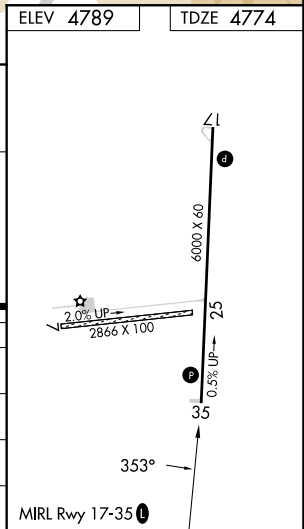

WAAS CH 42940 W35A	APP CRS 353°	Rwy Ldg TDZE Apt Elev	6000 4774 4789
--	------------------------	-----------------------------	---

RNAV (GPS) RWY 35

RUBY VALLEY FLD (RVF)

RNP APCH - GPS.	MISSED APPROACH: (Do not exceed 185K until DLN VOR/DME) Climb to 5500 then climbing left turn to 11100 direct DLN VOR/DME and hold, continue climb-in-hold to 11100.
<p>⚠ Circling NA to Rwy 7 and 25. Circling NA east of Rwy 17-35.</p> <p>⚠ For uncompensated Baro-VNAV systems, LNAV/VNAV NA below -24°C or above 54°C.</p>	

AWOS-3PT 119.025	SALT LAKE CENTER 132.4 338.3	CTAF 122.90
----------------------------	--	-----------------------

CATEGORY	A	B	C	D
LPV DA	5024-1		250 (300-1)	
LNAV/VNAV DA	5196-1¼		422 (500-1¼)	
LNAV MDA	5360-1 586 (600-1)		5360-1¾ 586 (600-1¼)	
CIRCLING	5360-1 571 (600-1)		5360-1¾ 5460-2¼ 671 (700-2¼)	