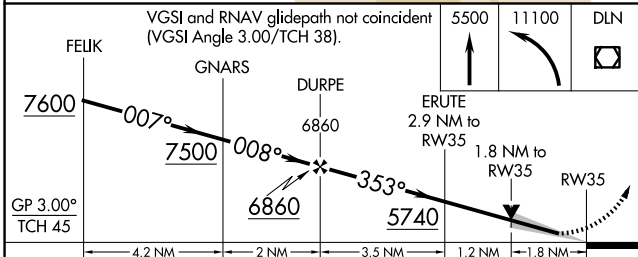

WAAS CH 42940 W35A	APP CRS 353°	Rwy Ldg TDZE Apt Elev	6000 4774 4789
--	------------------------	-----------------------------	---

RNAV (GPS) RWY 35

RUBY VALLEY FLD (RVF)

RNP APCH - GPS.	MISSED APPROACH: (Do not exceed 185K until DLN VOR/DME) Climb to 5500 then climbing left turn to 11100 direct DLN VOR/DME and hold, continue climb-in-hold to 11100.
<p>⚠ Circling NA to Rwy 7 and 25. Circling NA east of Rwy 17-35.</p> <p>⚠ For uncompensated Baro-VNAV systems, LNAV/VNAV NA below -24°C or above 54°C.</p>	

AWOS-3PT 119.025	SALT LAKE CENTER 132.4 338.3	CTAF 122.90
----------------------------	--	-----------------------

CATEGORY	A	B	C	D
LPV DA	5024-1		250 (300-1)	
LNAV/VNAV DA	5196-1¼		422 (500-1¼)	
LNAV MDA	5360-1 586 (600-1)		5360-1¾ 586 (600-1¼)	
CIRCLING	5360-1 571 (600-1)		5360-1¾ 5460-2¼ 671 (700-2¼)	