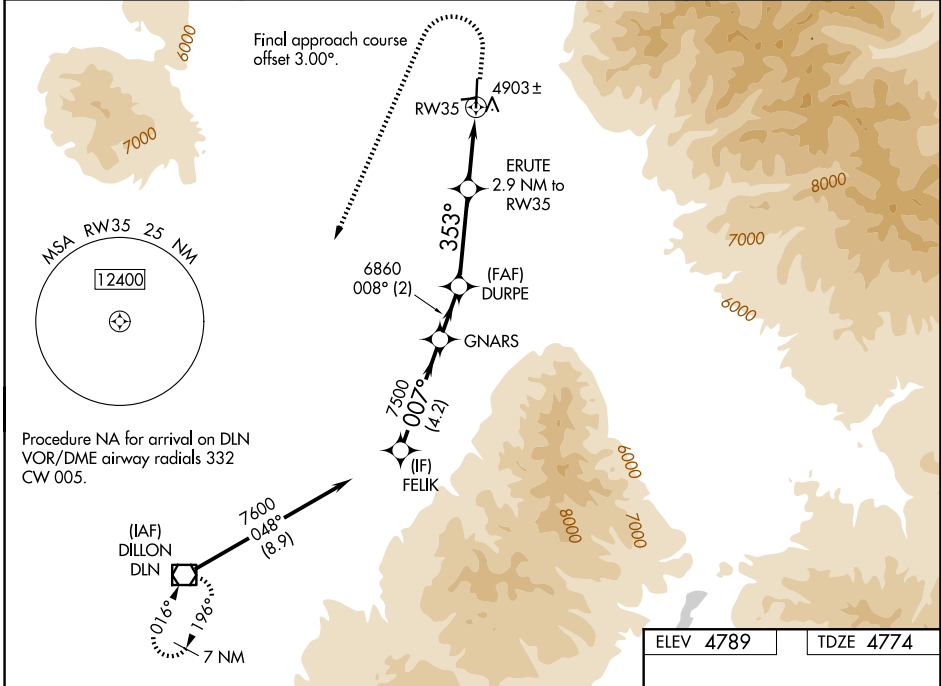

WAAS CH 42940 W35A	APP CRS 353°	Rwy Ldg TDZE Apt Elev	6000 4774 4789
--	------------------------	-----------------------------	---

RNAV (GPS) RWY 35

RUBY VALLEY FLD (RVF)

RNP APCH - GPS.	MISSED APPROACH: (Do not exceed 185K until DLN VOR/DME) Climb to 5500 then climbing left turn to 11100 direct DLN VOR/DME and hold, continue climb-in-hold to 11100.
<p>⚠ Circling NA to Rwy 7 and 25. Circling NA east of Rwy 17-35.</p> <p>⚠ For uncompensated Baro-VNAV systems, LNAV/VNAV NA below -24°C or above 54°C.</p>	

AWOS-3PT 119.025	SALT LAKE CENTER 132.4 338.3	CTAF 122.90
----------------------------	--	-----------------------

CATEGORY	A	B	C	D
LPV DA	5024-1		250 (300-1)	
LNAV/VNAV DA	5196-1¼		422 (500-1¼)	
LNAV MDA	5360-1 586 (600-1)		5360-1¾ 586 (600-1¼)	
CIRCLING	5360-1 571 (600-1)		5360-1¾ 5460-2¼ 671 (700-2¼)	

NW-1, 16 APR 2026 to 14 MAY 2026

NW-1, 16 APR 2026 to 14 MAY 2026