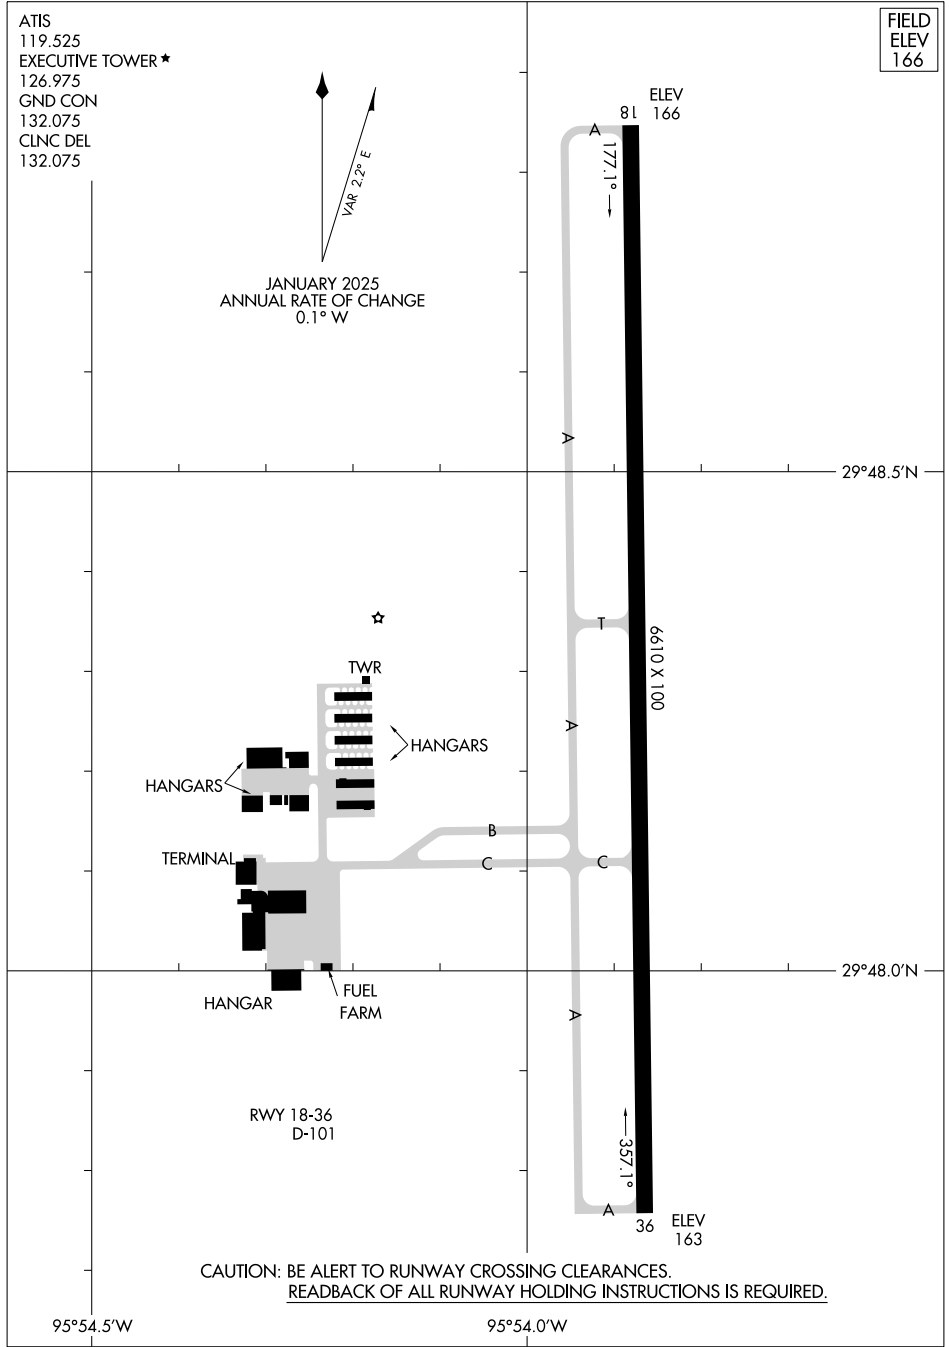

25107

AIRPORT DIAGRAM

AL-10328 (FAA)

HOUSTON EXEC (TME)
HOUSTON, TEXAS

ATIS
 119.525
 EXECUTIVE TOWER ★
 126.975
 GND CON
 132.075
 CLNC DEL
 132.075

FIELD ELEV 166

SC-5, 16 APR 2026 to 14 MAY 2026

SC-5, 16 APR 2026 to 14 MAY 2026

CAUTION: BE ALERT TO RUNWAY CROSSING CLEARANCES.
READBACK OF ALL RUNWAY HOLDING INSTRUCTIONS IS REQUIRED.

AIRPORT DIAGRAM

25107

HOUSTON, TEXAS
HOUSTON EXEC (TME)