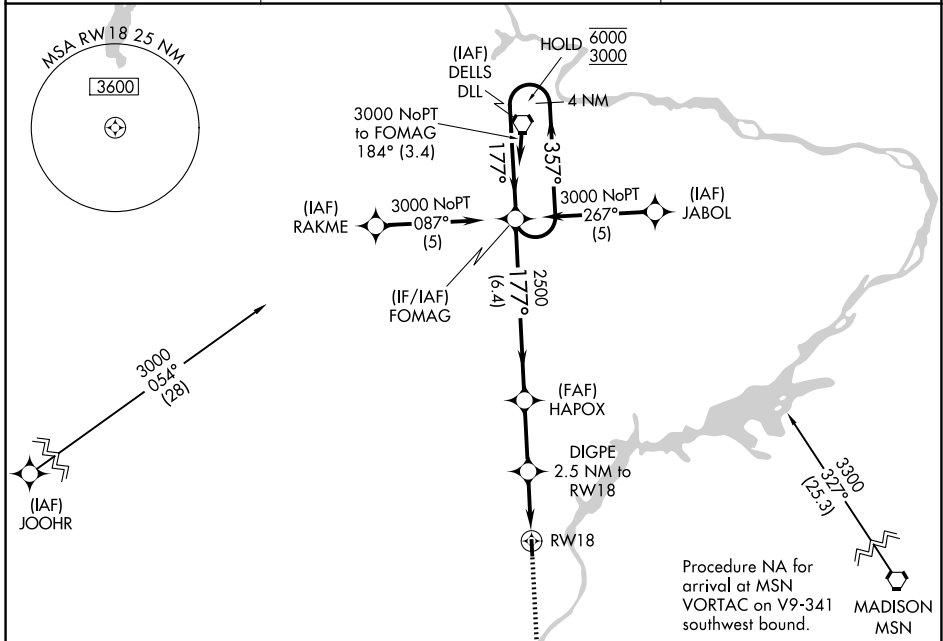

APP CRS	Rwy Ldg	2936
177°	TDZE	832
	Apt Elev	832

RNAV (GPS) RWY 18

SAUK/PRAIRIE (91C)

RNP APCH.	MISSED APPROACH: Climb to 3200 direct SOCNO and hold.
▼ ▲ NA	Use Madison altimeter setting.

MSN ASOS 124.65 278.3	MADISON APP CON* 135.45 343.7	CTAF 122.9
---------------------------------	---	----------------------

CATEGORY	A	B	C	D
LNVA MDA	1260-1	428 (500-1)		NA
CIRCLING	1400-1 568 (600-1)	1460-1 628 (700-1)		NA

EC-3, 16 APR 2026 to 14 MAY 2026

EC-3, 16 APR 2026 to 14 MAY 2026