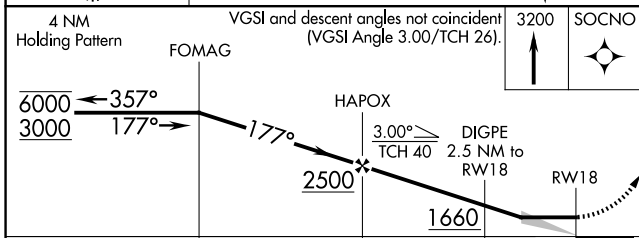

APP CRS	Rwy Ldg	2936
177°	TDZE	832
	Apt Elev	832

RNAV (GPS) RWY 18

SAUK/PRAIRIE (91C)

RNP APCH.	MISSED APPROACH: Climb to 3200 direct SOCNO and hold.
▼ ▲ NA	Use Madison altimeter setting.

MSN ASOS 124.65 278.3	MADISON APP CON* 135.45 343.7	CTAF 122.9
---------------------------------	---	----------------------