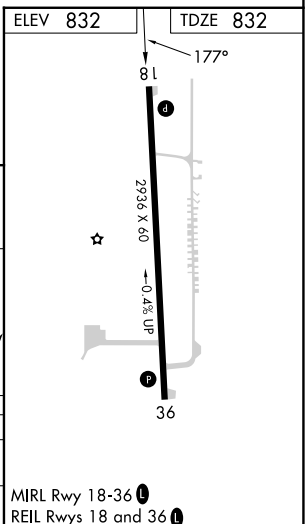

APP CRS	Rwy Ldg	2936
177°	TDZE	832
	Apt Elev	832

RNAV (GPS) RWY 18

SAUK/PRAIRIE (91C)

RNP APCH.	MISSED APPROACH: Climb to 3200 direct SOCNO and hold.
▼ ▲ NA	Use Madison altimeter setting.

MSN ASOS 124.65 278.3	MADISON APP CON* 135.45 343.7	CTAF 122.9
---------------------------------	---	----------------------