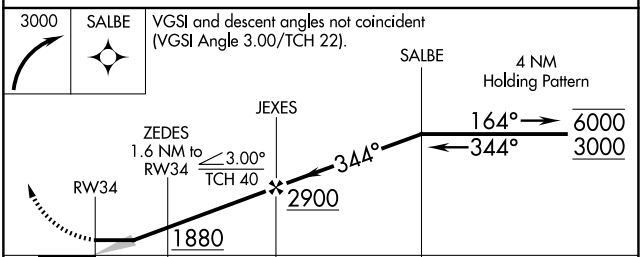

APP CRS 344°	Rwy Ldg TDZE Apt Elev	3501 1330 1332
------------------------	-----------------------------	---

RNAV (GPS) RWY 34

TODD FLD (14Y)

RNP APCH - GPS.	MISSED APPROACH: Climbing right turn to 3000 direct SALBE and hold.
Circling to Rwy 16 NA at night.	

AWOS-3 118.65	MINNEAPOLIS CENTER 126.1 269.2	CTAF 122.9
-------------------------	--	----------------------

ELEV 1332	TDZE 1330
-----------	-----------

CATEGORY	A	B	C	D
LNAV MDA	1740-1	410 (500-1)	1740-1½ 410 (500-1½)	NA
CIRCLING	1840-1	508 (600-1)	1960-1¾ 628 (700-1¾)	NA