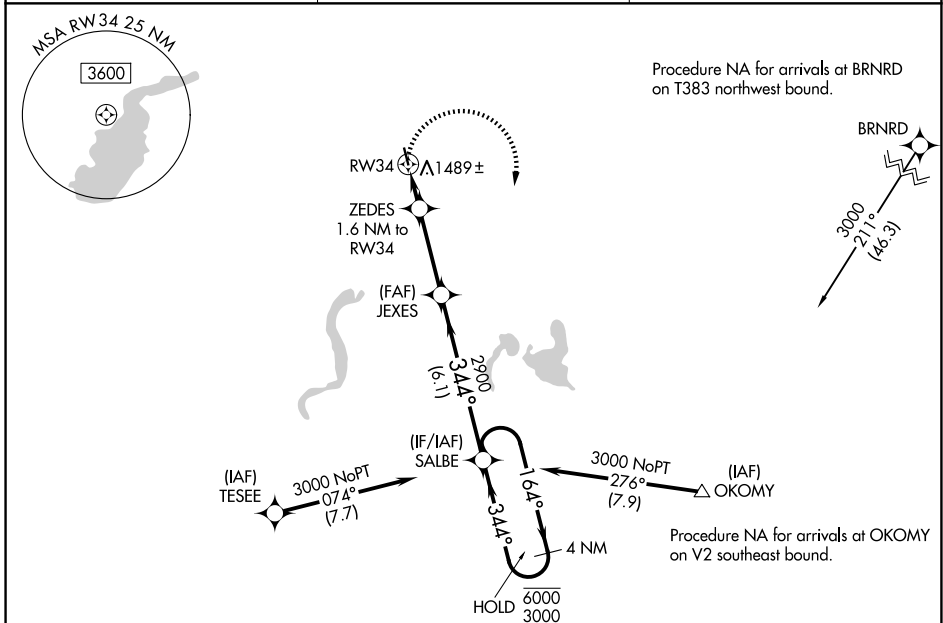

APP CRS 344°	Rwy Ldg TDZE Apt Elev	3501 1330 1332

RNAV (GPS) RWY 34

TODD FLD (14Y)

RNP APCH - GPS.	MISSED APPROACH: Climbing right turn to 3000 direct SALBE and hold.
Circling to Rwy 16 NA at night.	

AWOS-3 118.65	MINNEAPOLIS CENTER 126.1 269.2	CTAF 122.9

ELEV 1332	TDZE 1330