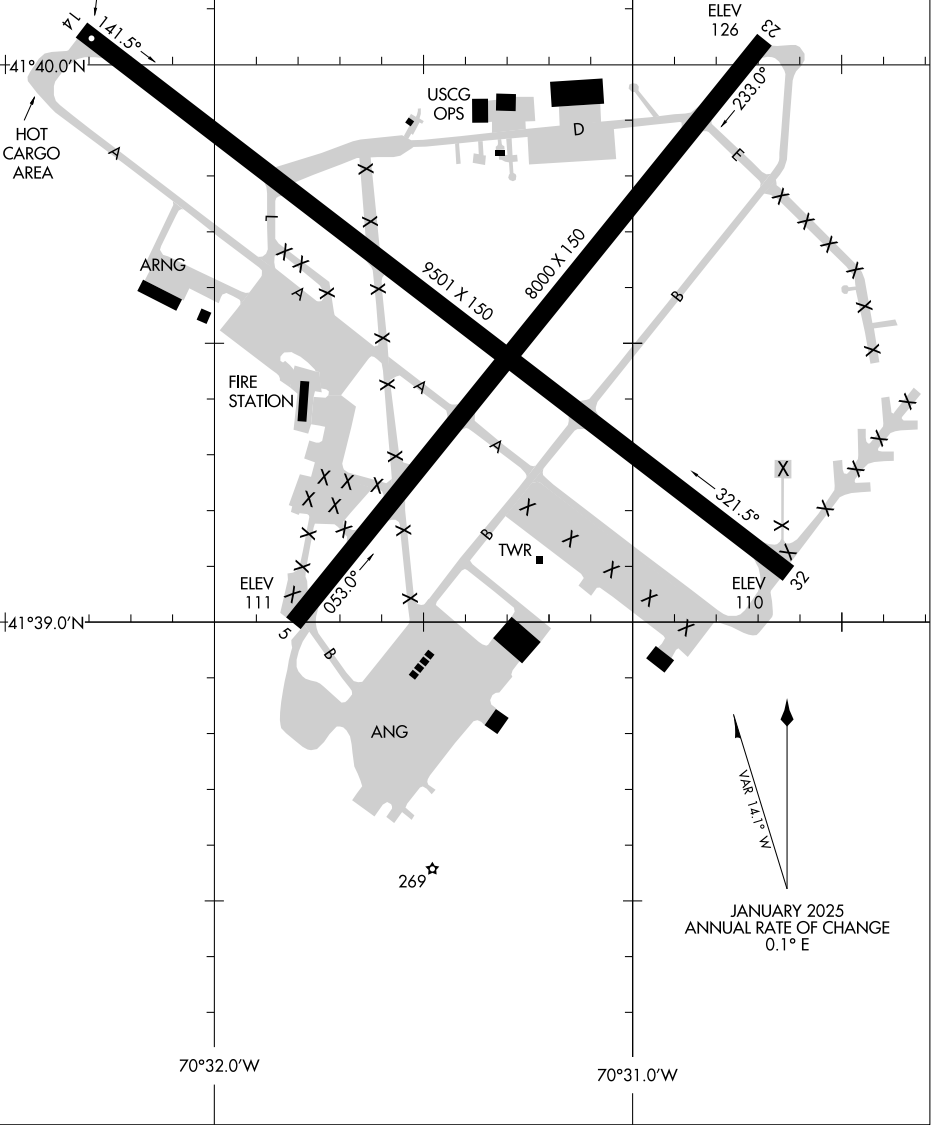

25107

AIRPORT DIAGRAM

CAPE COD COAST GUARD AIR STATION (F/MH)
AL-10362 (FAA)
FALMOUTH, MASSACHUSETTS

ATIS
120.475 236.825
COAST GUARD TOWER
128.425 291.1
GND CON
124.15 275.8

**CAUTION: BE ALERT TO RUNWAY CROSSING CLEARANCES.
READBACK OF ALL RUNWAY HOLDING INSTRUCTIONS IS REQUIRED.**

RWY 05-23
PCN 33 F/A/W/T
RWY 14-32
PCN 26 F/A/W/T

FIELD
ELEV
130

NE-1, 16 APR 2026 to 14 MAY 2026

NE-1, 16 APR 2026 to 14 MAY 2026

AIRPORT DIAGRAM

25107

FALMOUTH, MASSACHUSETTS
CAPE COD COAST GUARD AIR STATION (F/MH)