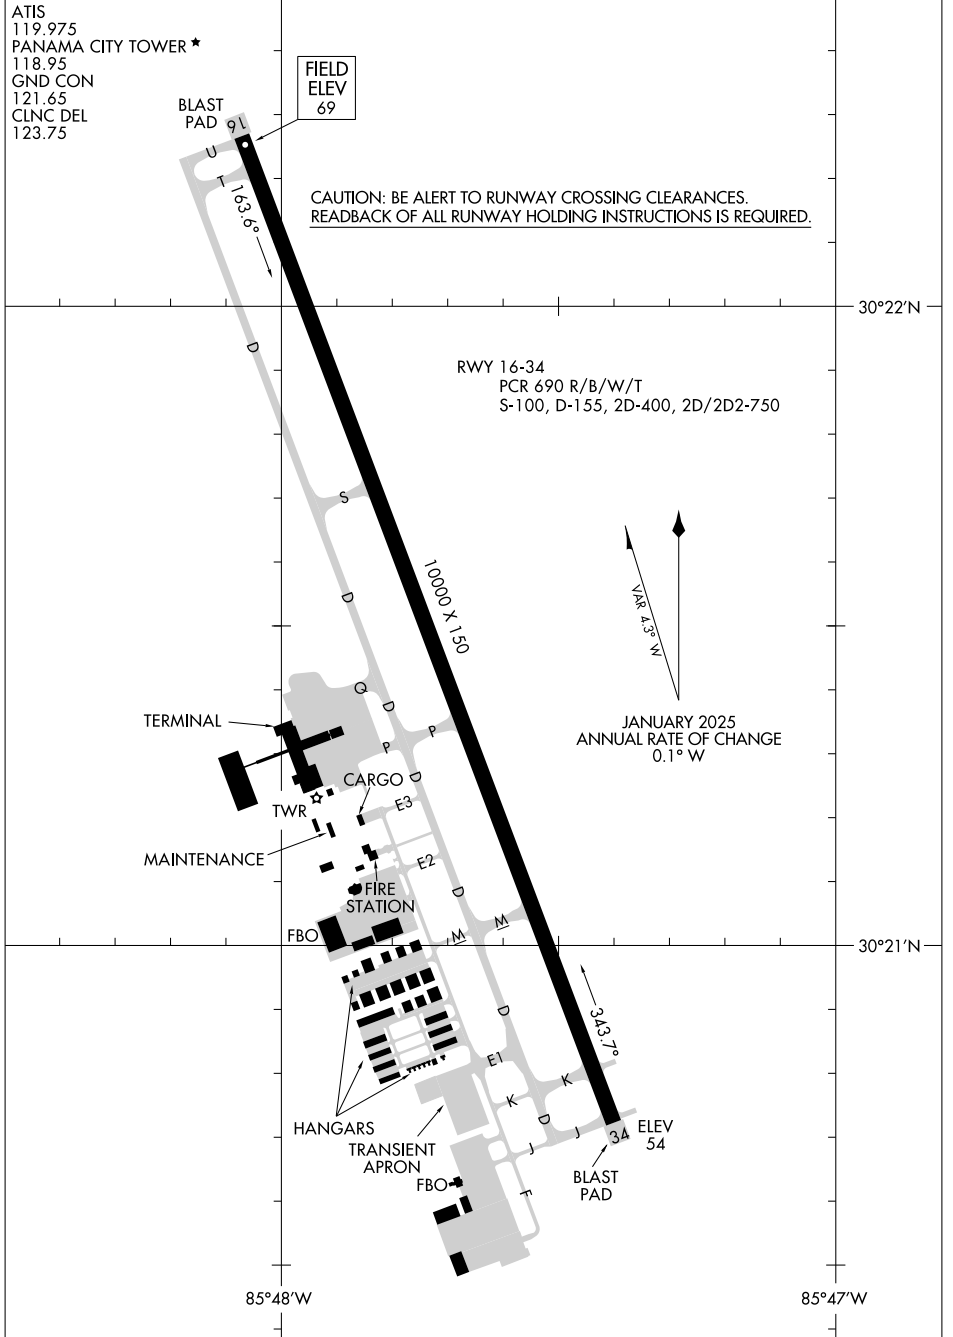

25275

# AIRPORT DIAGRAM

## NORTHWEST FLORIDA BEACHES INTL (ECP)

AL-10416 (FAA)

PANAMA CITY, FLORIDA

SE-3, 16 APR 2026 to 14 MAY 2026

SE-3, 16 APR 2026 to 14 MAY 2026

# AIRPORT DIAGRAM

25275

PANAMA CITY, FLORIDA