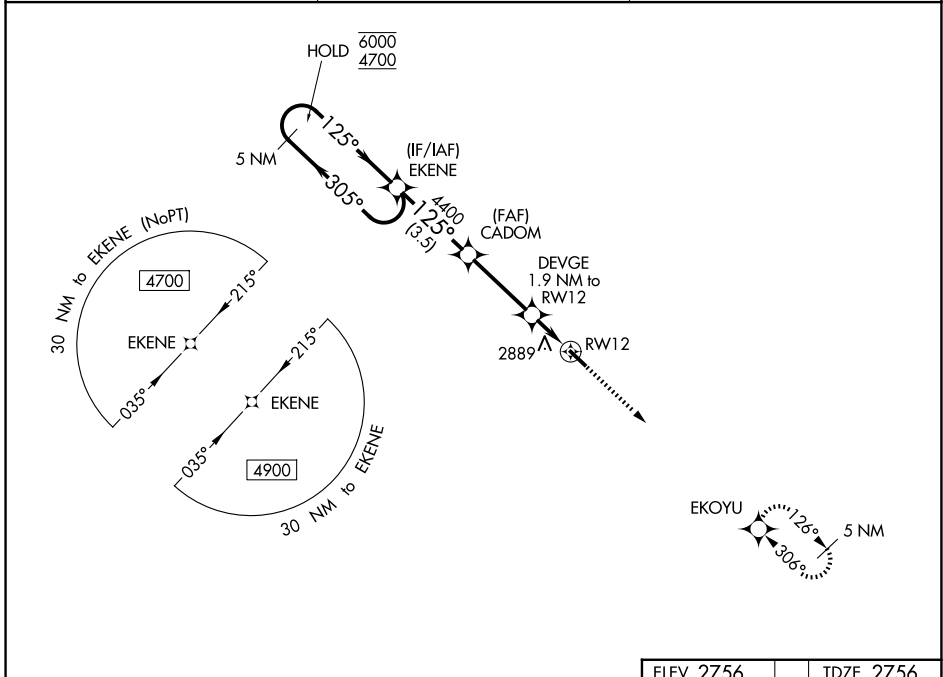

WAAS CH 61338 W12A	APP CRS 125°	Rwy Ldg TDZE Apt Elev	4200 2756 2756
--	------------------------	-----------------------------	---

RNAV (GPS) RWY 12

BEACH (20U)

RNP APCH.	MISSED APPROACH: Climb to 5000 direct EKOYU and hold.
▼ For uncompensated Baro-VNAV systems, LNAV/VNAV NA below -20°C or above 54°C.	

AWOS-3 118.175	SALT LAKE CENTER 126.85 305.2	UNICOM 122.8 (CTAF) 0
--------------------------	---	---------------------------------

NC-1, 16 APR 2026 to 14 MAY 2026

NC-1, 16 APR 2026 to 14 MAY 2026

ELEV 2756	TDZE 2756
-----------	-----------