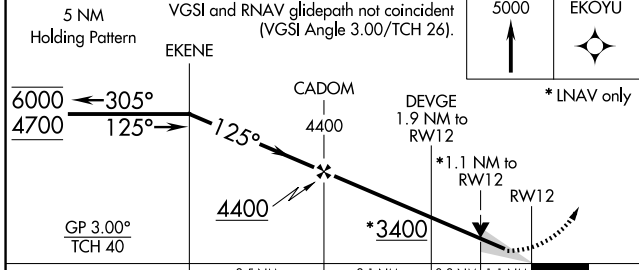

WAAS CH 61338 W12A	APP CRS 125°	Rwy Ldg TDZE Apt Elev	4200 2756 2756
--	------------------------	-----------------------------	---

RNAV (GPS) RWY 12

BEACH (20U)

RNP APCH.	MISSED APPROACH: Climb to 5000 direct EKOYU and hold.
▼ For uncompensated Baro-VNAV systems, LNAV/VNAV NA below -20°C or above 54°C.	

AWOS-3 118.175	SALT LAKE CENTER 126.85 305.2	UNICOM 122.8 (CTAF) 0
--------------------------	---	---------------------------------

NC-1, 16 APR 2026 to 14 MAY 2026

NC-1, 16 APR 2026 to 14 MAY 2026

ELEV 2756	TDZE 2756
-----------	-----------