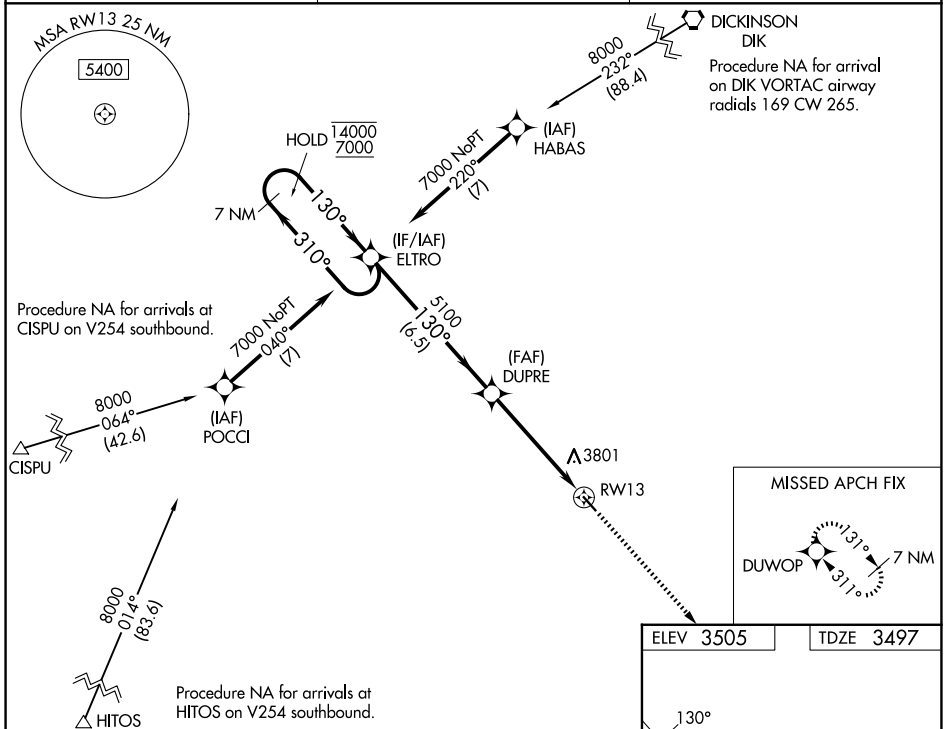

WAAS CH 77747 W13A	APP CRS 130°	Rwy Ldg TDZE Apt Elev	3798 3497 3505
---------------------------------	------------------------	-----------------------------	---

RNAV (GPS) RWY 13

EKALAKA (97M)

RNP APCH - GPS.

NA Baro-VNAV NA. Use BHK altimeter setting; when not received, use BWW altimeter setting and increase LPV DA to 3967 feet and all visibilities ¼ SM, increase LNAV/VNAV DA to 4320 feet; increase all MDAs 60 feet.

MISSED APPROACH: Climb to 7000 direct DUWOP and hold, continue climb-in-hold to 7000.

BHK ASOS 135.475	SALT LAKE CENTER 126.85 305.2	CTAF 122.9 0
----------------------------	---	------------------------

CATEGORY	A	B	C	D
LPV DA		3907-1½	410 (500-1½)	
LNAV/VNAV DA		4260-2½	763 (800-2½)	
LNAV MDA	4260-1 763 (800-1)	4260-1¼ 763 (800-1¼)	4260-2½	763 (800-2½)

NW-1, 16 APR 2026 to 14 MAY 2026

NW-1, 16 APR 2026 to 14 MAY 2026