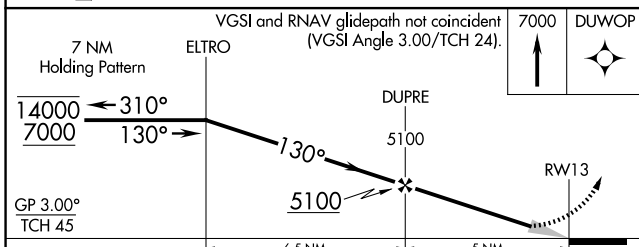

WAAS CH 77747 W13A	APP CRS 130°	Rwy Ldg TDZE Apt Elev	3798 3497 3505

RNAV (GPS) RWY 13

EKALAKA (97M)

RNP APCH - GPS.

NA Baro-VNAV NA. Use BHK altimeter setting; when not received, use BWW altimeter setting and increase LPV DA to 3967 feet and all visibilities ¼ SM, increase LNAV/VNAV DA to 4320 feet; increase all MDAs 60 feet.

MISSED APPROACH: Climb to 7000 direct DUWOP and hold, continue climb-in-hold to 7000.

BHK ASOS 135.475	SALT LAKE CENTER 126.85 305.2	CTAF 122.9 0

CATEGORY	A	B	C	D
LPV DA		3907-1½	410 (500-1½)	
LNAV/VNAV DA		4260-2½	763 (800-2½)	
LNAV MDA	4260-1 763 (800-1)	4260-1¼ 763 (800-1¼)	4260-2½	763 (800-2½)