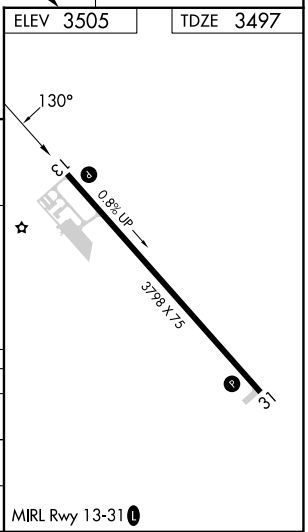

NW-1, 16 APR 2026 to 14 MAY 2026

NW-1, 16 APR 2026 to 14 MAY 2026