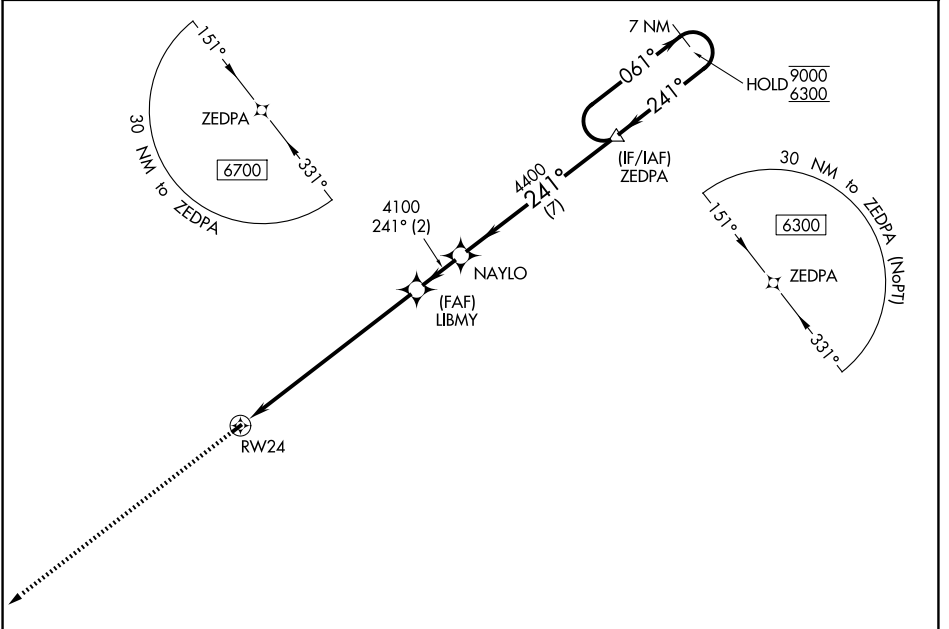

APP CRS	Rwy Ldg	2004
241°	TDZE	1436
	Apt Elev	1436

RNAV (GPS) RWY 24

EAGLE'S NEST (W13)

RNP APCH.
 Procedure NA at night. Rwy 24 helicopter visibility reduction below 1 SM NA.

MISSED APPROACH: Climb to 6700 direct OBEPE and hold, continue climb-in-hold to 6700.

AWOS-3PT 118.625	POTOMAC APP CON 132.85 323.125	UNICOM 123.05 (CTAF)
----------------------------	--	--------------------------------

NE-3, 16 APR 2026 to 14 MAY 2026

NE-3, 16 APR 2026 to 14 MAY 2026

ELEV 1436	TDZE 1436
-----------	-----------

CATEGORY	A	B	C	D
LNAV MDA	2640-3	1204 (1300-3)		NA
CIRCLING	2640-3	1204 (1300-3)		NA

MIRL Rwy 6-24