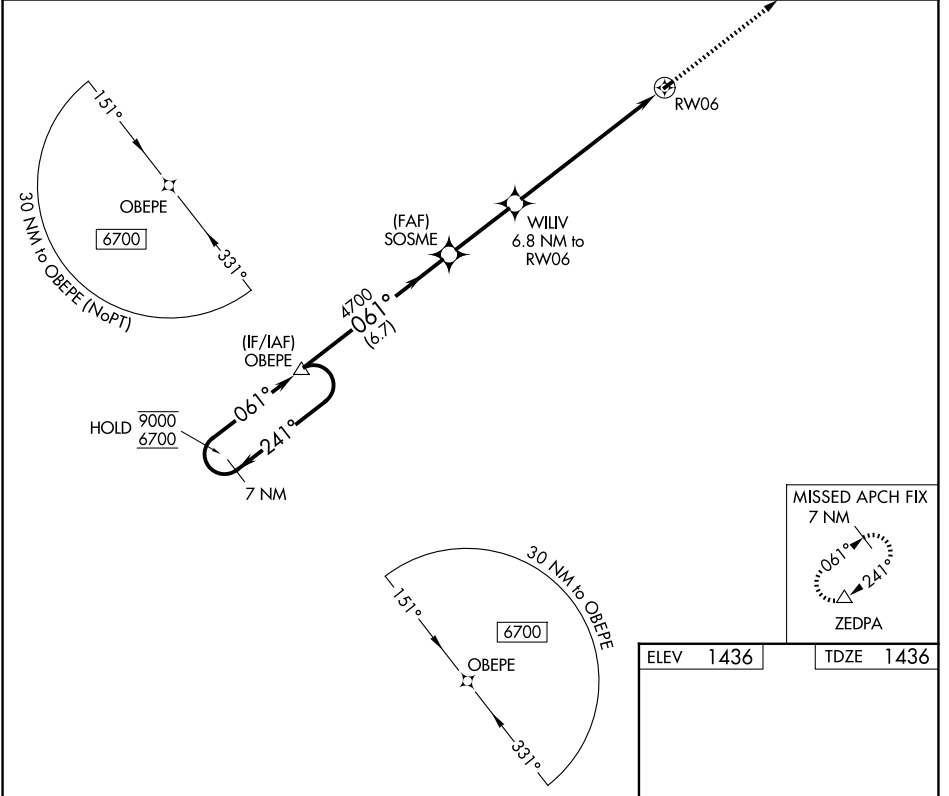

APP CRS	Rwy Ldg	2004
061°	TDZE	1436
	Apt Elev	1436

RNAV (GPS) RWY 6

EAGLE'S NEST (W13)

RNP APCH.	MISSED APPROACH: Climb to 6300 direct ZEDPA and hold, continue climb-in-hold to 6300.
NA Rwy 6 helicopter visibility reduction below 1 SM NA. Procedure NA at night.	

AWOS-3PT 118.625	POTOMAC APP CON 132.85 323.125	UNICOM 123.05 (CTAF) 0
----------------------------	--	----------------------------------

NE-3, 16 APR 2026 to 14 MAY 2026

NE-3, 16 APR 2026 to 14 MAY 2026

ELEV 1436	TDZE 1436
-----------	-----------

CATEGORY	A	B	C	D
LNAV MDA	2440-3	1004 (1100-3)		NA
CIRCLING	2440-3	1004 (1100-3)		NA