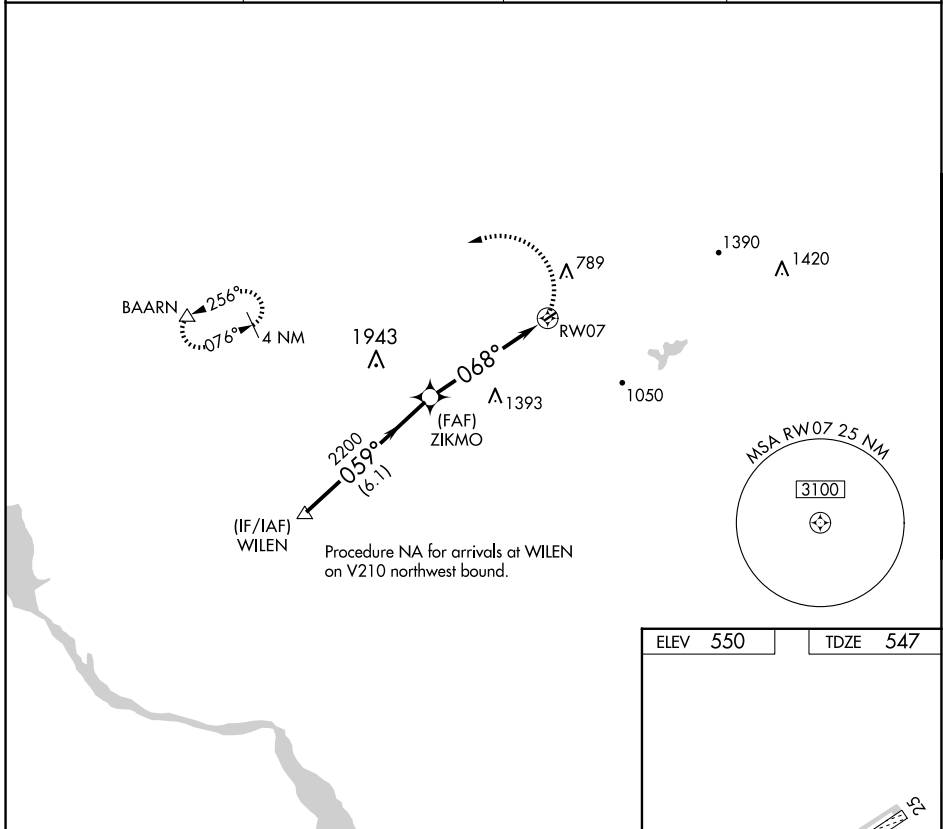

APP CRS	Rwy Idg	1991
068°	TDZE	547
	Apt Elev	550

RNAV (GPS) RWY 7

KELLER BROTHERS (Ø8N)

RNP APCH.	<p>▼ Procedure NA at night. Rwy 7 helicopter visibility reduction below 1 SM NA. Use Lancaster altimeter setting; when not received, use Reading altimeter setting and increase all MDA 40 feet.</p> <p>▲ NA</p>	<p>MISSED APPROACH: Climbing left turn to 3000 direct BAARN and hold.</p>
-----------	--	---

LNS ASOS 125.675	HARRISBURG APP CON 126.45 281.525	CTAF 122.9	121.9
----------------------------	---	----------------------	--------------

NE-4, 16 APR 2026 to 14 MAY 2026

NE-4, 16 APR 2026 to 14 MAY 2026

ELEV	550	TDZE	547
------	------------	------	------------

CATEGORY	A	B	C	D
LNAV MDA	1640-1¼ 1093 (1100-1¼)	1640-1½ 1093 (1100-1½)	NA	