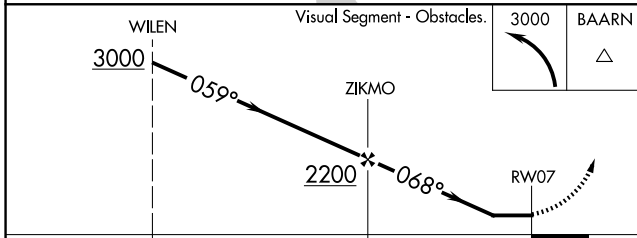

CATEGORY	A	B	C	D
LNAV MDA	1640-1¼ 1093 (1100-1¼)	1640-1½ 1093 (1100-1½)	NA