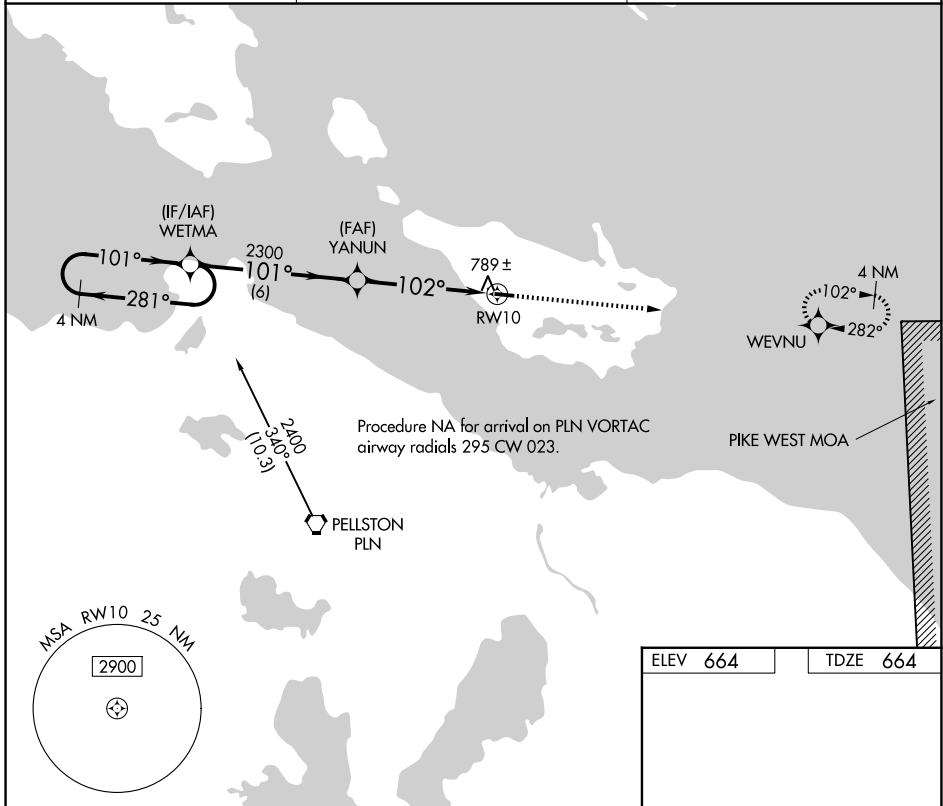

APP CRS	Rwy Ldg	3498
102°	TDZE	664
	Apt Elev	664

RNAV (GPS) RWY 10

BOIS BLANC ISLAND (6Y1)

	DME/DME RNP-0.3 NA. Use Cheboygan altimeter setting.	MISSED APPROACH: Climb to 4000 direct WEVNU and hold, continue climb-in-hold to 4000.
--	---	---

SLH AWOS-3P 118.175	MINNEAPOLIS CENTER 134.6 354.05	CTAF 122.9
-------------------------------	---	----------------------

EC-1, 16 APR 2026 to 14 MAY 2026

EC-1, 16 APR 2026 to 14 MAY 2026

CATEGORY	A	B	C	D
LNVA MDA	1060-1	396 (400-1)	NA	
CIRCLING	1120-1	456 (500-1)	NA	

ELEV 664	TDZE 664
----------	----------

REIL Rwy 28
MIRL Rwy 10-28