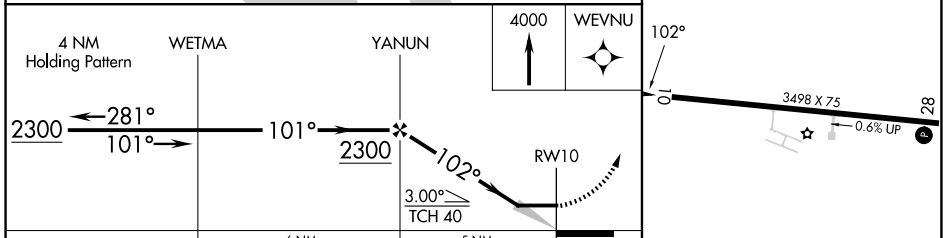

CATEGORY	A	B	C	D
LNVA MDA	1060-1	396 (400-1)	NA	
CIRCLING	1120-1	456 (500-1)	NA	

ELEV 664	TDZE 664

REIL Rwy 28
MIRL Rwy 10-28