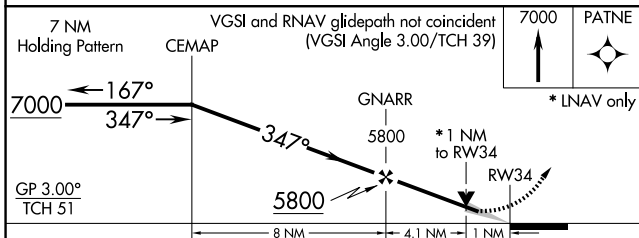

WAAS CH 61241 W34A	APP CRS 347°	Rwy Ldg 4201 TDZE 4133 Apt Elev 4138

RNAV (GPS) RWY 34

YUMA MUNI (2V6)

⚠ Circling NA to Rws 12 and 30. For uncompensated Baro-VNAV Systems, LNAV/VNAV NA below -23°C (-9°F) or above 54°C (130°F), DME/DME RNP-0.3 NA.

MISSED APPROACH: Climb to 7000 direct PATNE and hold.

AWOS-3 135.375	DENVER CENTER 133.95 317.55	UNICOM 122.8 (CTAF) 📶

SW-1, 16 APR 2026 to 14 MAY 2026

SW-1, 16 APR 2026 to 14 MAY 2026

CATEGORY	A	B	C	D
LPV DA	4333-1	200 (200-1)		NA
LNAV/VNAV DA	4383-1	250 (300-1)		NA
LNAV MDA	4500-1	367 (400-1)		NA
CIRCLING	4620-1 482 (500-1)	4640-1 502 (600-1)	4700-1½ 562 (600-1½)	NA