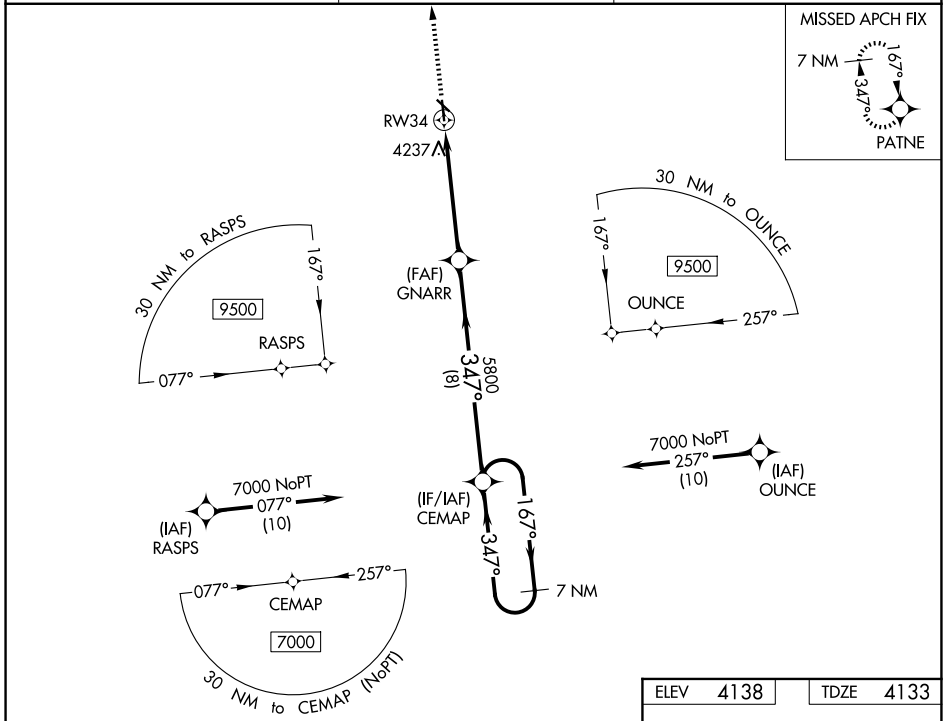

WAAS CH 61241 W34A	APP CRS 347°	Rwy Ldg 4201 TDZE 4133 Apt Elev 4138
--	------------------------	---

RNAV (GPS) RWY 34

YUMA MUNI (2V6)

⚠ Circling NA to Rws 12 and 30. For uncompensated Baro-VNAV Systems, LNAV/VNAV NA below -23°C (-9°F) or above 54°C (130°F), DME/DME RNP-0.3 NA.

MISSED APPROACH: Climb to 7000 direct PATNE and hold.

AWOS-3 135.375	DENVER CENTER 133.95 317.55	UNICOM 122.8 (CTAF) 📶
--------------------------	---------------------------------------	--

SW-1, 16 APR 2026 to 14 MAY 2026

SW-1, 16 APR 2026 to 14 MAY 2026

CATEGORY	A	B	C	D
LPV DA	4333-1	200 (200-1)		NA
LNAV/VNAV DA	4383-1	250 (300-1)		NA
LNAV MDA	4500-1	367 (400-1)		NA
CIRCLING	4620-1 482 (500-1)	4640-1 502 (600-1)	4700-1½ 562 (600-1½)	NA