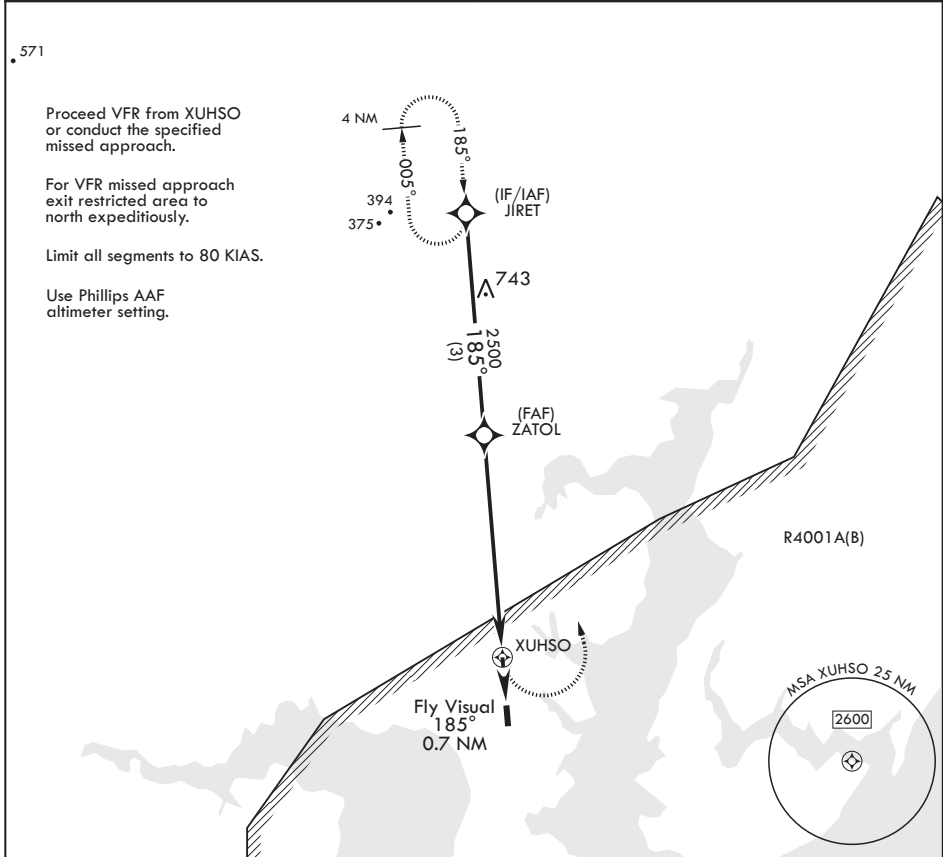

EDGEWOOD, MARYLAND

COPTER RNAV (GPS) 185

AL-11589 (USA)

WEIDE AHP (ABERDEEN PROVING GROUND) (KEDG)

APCH CRS 185°	Rwy Idg TDZE Arprt Elev	1704 N/A 21
-------------------------	-------------------------------	--

RNP APCH - GPS	MISSED APPROACH: Climbing left turn to 2500 direct JIRET and hold.
----------------	--

AWOS-AV 126.2 (CTAF)	POTOMAC APP CON/DEP CON 125.525 291.625
--------------------------------	---

CATEGORY	COPTER			ELEV 21
LNAV MDA	720-1	699	(700-1)	MIRL all Rwys

EDGEWOOD, MARYLAND 39°24'N - 76°17'W WEIDE AHP (ABERDEEN PROVING GROUND) (KEDG)

Amdt 1 23FEB23
TERPS

COPTER RNAV (GPS) 185

NE-3, 16 APR 2026 to 14 MAY 2026

NE-3, 16 APR 2026 to 14 MAY 2026