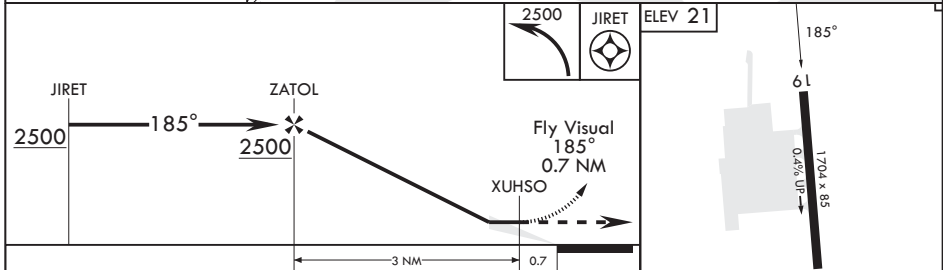

EDGEWOOD, MARYLAND

COPTER RNAV (GPS) 185

AL-11589 (USA)

WEIDE AHP (ABERDEEN PROVING GROUND) (KEDG)

APCH CRS 185°	Rwy Idg TDZE Arprt Elev	1704 N/A 21
-------------------------	-------------------------------	--

RNP APCH - GPS	MISSED APPROACH: Climbing left turn to 2500 direct JIRET and hold.
----------------	--

AWOS-AV 126.2 (CTAF)	POTOMAC APP CON/DEP CON 125.525 291.625
--------------------------------	---

CATEGORY	COPTER			ELEV 21
LNAV MDA	720-1	699	(700-1)	MIRL all Rwys

EDGEWOOD, MARYLAND 39°24'N - 76°17'W WEIDE AHP (ABERDEEN PROVING GROUND) (KEDG)

Amdt 1 23FEB23
TERPS

COPTER RNAV (GPS) 185

NE-3, 16 APR 2026 to 14 MAY 2026

NE-3, 16 APR 2026 to 14 MAY 2026