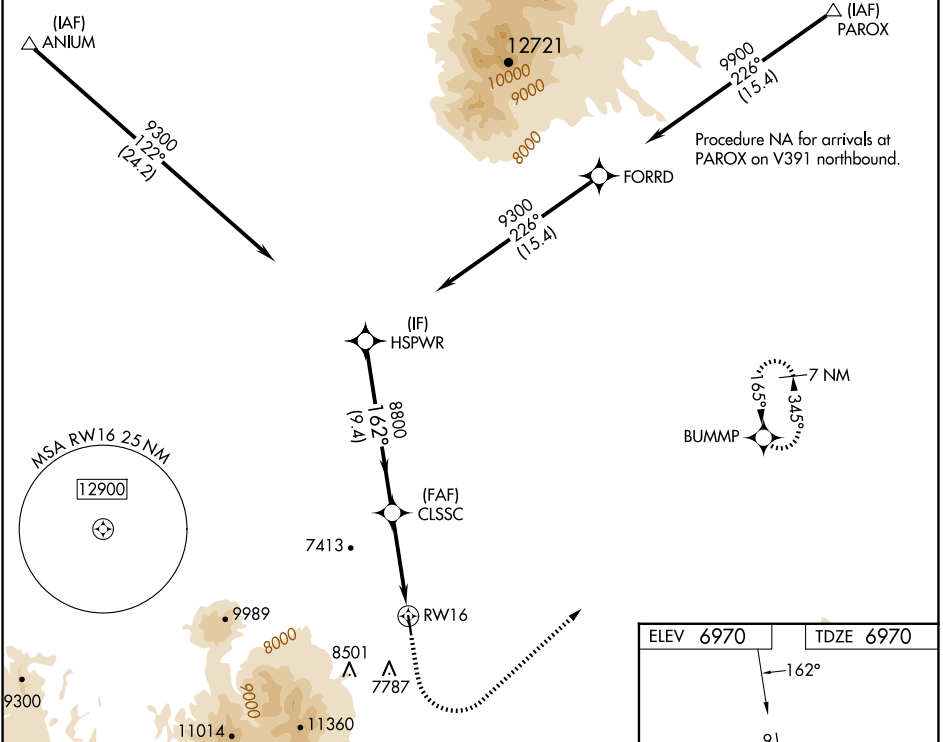

RNAV (GPS) RWY 16

MONTICELLO (U64)

RNP APCH - GPS.

▼ For uncompensated Baro-VNAV systems, LNAV/VNAV NA below -28°C or above 54°C.

MISSED APPROACH: Climb to 7700 then climbing left turn to 9300 direct BUMMP and hold.

AWOS-3PT
121.025

DENVER CENTER
127.55 256.875

UNICOM
122.8 (CTAF) 0

SW-4, 16 APR 2026 to 14 MAY 2026

SW-4, 16 APR 2026 to 14 MAY 2026

CATEGORY	A	B	C	D
LPV DA	7170-1	200 (200-1)		NA
LNAV/VNAV DA	7407-1¼	437 (500-1¼)		NA
LNAV MDA	7660-1	690 (700-1)		NA