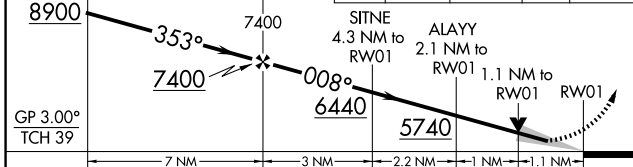

CATEGORY	A	B	C	D
LPV DA		5296-1	250 (300-1)	
LNAV/VNAV DA		5313-1	267 (300-1)	
LNAV MDA		5420-1	374 (400-1)	
CIRCLING	5620-1 555 (600-1)	5920-1¼ 855 (900-1¼)	5920-2¾ 855 (900-2¾)	5920-3 855 (900-3)