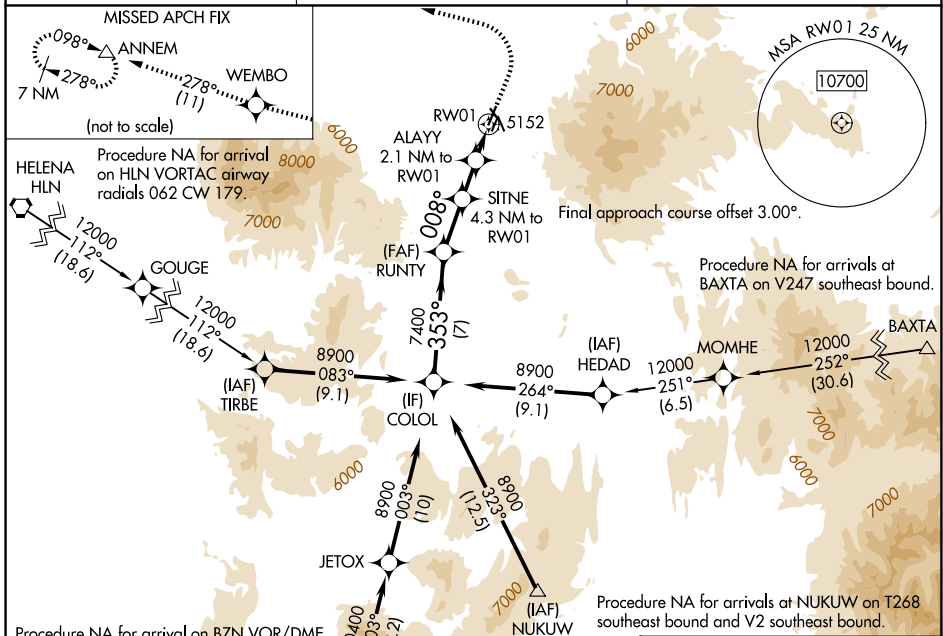

WAAS CH 81848 W01A	APP CRS 008°	Rwy Ldg TDZE Apt Elev	6100 5046 5065

RNAV (GPS) RWY 1

WHITE SULPHUR SPRINGS (7S6)

RNP APCH - GPS.	MISSED APPROACH: Climb to 5500 then climbing left turn to 9400 direct WEMBO and on track 278° to ANNEM and hold.
▼ For uncompensated Baro-VNAV systems, LNAV/VNAV NA below -25°C or above 54°C. Circling NA to Rwy's 13 and 31. Circling NA for Cats C and D east of Rwy 1-19. Circling NA for all Cats east of Rwy 1-19 at night.	

AWOS-3PT 118.525	SALT LAKE CENTER 133.4 285.4	CTAF 122.9

ELEV 5065	TDZE 5046

VGSI and RNAV glidepath not coincident COLOL (VGSI Angle 3.00/TCH 39).	5500	9400	WEMBO	ANNEM
	↑	↷	✧	△