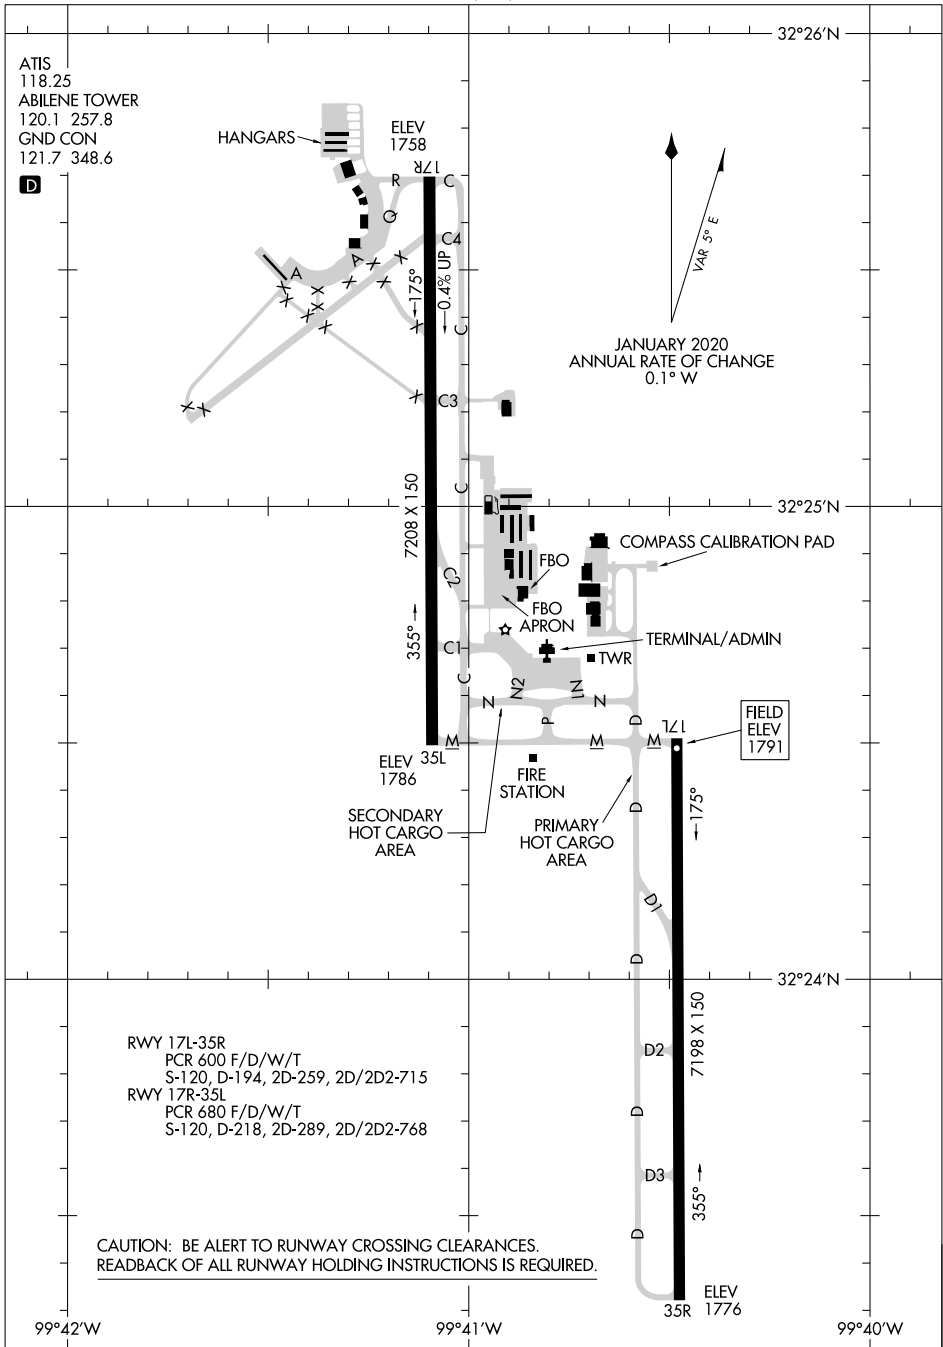

AIRPORT DIAGRAM

ABILENE RGNL (ABI)
ABILENE, TEXAS

AL-1 (FAA)

SC-2, 14 MAY 2026 to 11 JUN 2026

SC-2, 14 MAY 2026 to 11 JUN 2026

AIRPORT DIAGRAM

ABILENE, TEXAS
ABILENE RGNL (ABI)