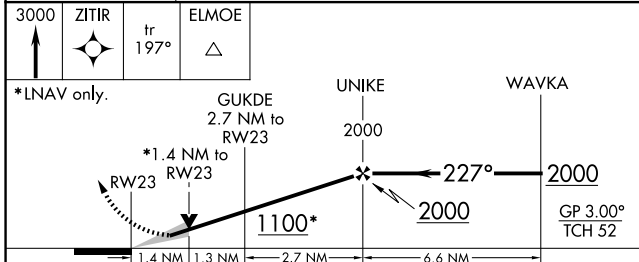

WAAS CH 53613 W23A	APP CRS 227°	Rwy Ldg TDZE 192 Apt Elev 196
--	------------------------	---

RNAV (GPS) RWY 23

SOUTHWEST GEORGIA RGNL (ABY)

RNP APCH.

▼ For uncompensated Baro-VNAV systems, LNAV/VNAV NA
▲ below -7°C or above 54°C.

MISSED APPROACH: Climb to 3000 direct ZITIR and on track 197° to ELMOE and hold.

ATIS 133.05	JACKSONVILLE CENTER 125.75 363.075	ALBANY TOWER * 120.25 (CTAF) 0336.4	GND CON 121.9 348.6	UNICOM 122.95
-----------------------	--	---	-------------------------------	-------------------------

CATEGORY	A	B	C	D
LPV DA		531-1¼	339 (400-1¼)	
LNAV/VNAV DA		611-1½	419 (500-1½)	
LNAV MDA	680-1 488 (500-1)	680-1¼ 488 (500-1¼)	680-1½ 488 (500-1½)	680-1½ 488 (500-1½)
CIRCLING	680-1 484 (500-1)	940-2¼ 744 (800-2¼)	940-2½ 744 (800-2½)	940-2½ 744 (800-2½)