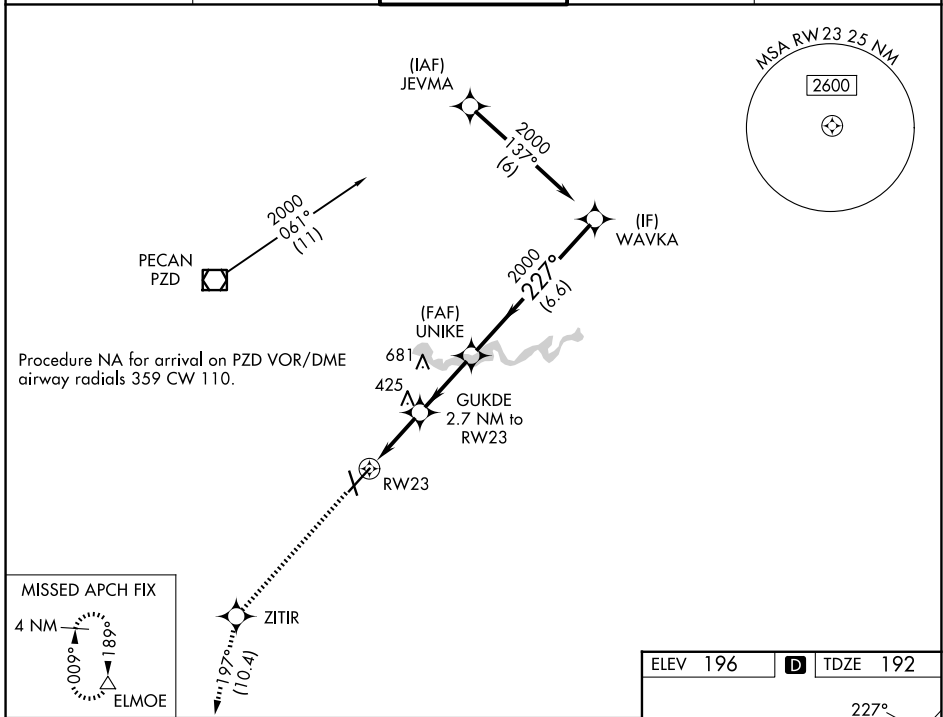

WAAS CH 53613 W23A	APP CRS 227°	Rwy Ldg TDZE 192 Apt Elev 196
--	------------------------	---

RNAV (GPS) RWY 23

SOUTHWEST GEORGIA RGNL (ABY)

RNP APCH.

▼ For uncompensated Baro-VNAV systems, LNAV/VNAV NA
▲ below -7°C or above 54°C.

MISSED APPROACH: Climb to 3000 direct ZITIR and on track 197° to ELMOE and hold.

ATIS 133.05	JACKSONVILLE CENTER 125.75 363.075	ALBANY TOWER * 120.25 (CTAF) 0336.4	GND CON 121.9 348.6	UNICOM 122.95
-----------------------	--	---	-------------------------------	-------------------------

CATEGORY	A	B	C	D
LPV DA		531-1¼	339 (400-1¼)	
LNAV/VNAV DA		611-1½	419 (500-1½)	
LNAV MDA	680-1 488 (500-1)	680-1¼ 488 (500-1¼)	680-1½ 488 (500-1½)	680-1½ 488 (500-1½)
CIRCLING	680-1 484 (500-1)	940-2¼ 744 (800-2¼)	940-2½ 744 (800-2½)	940-2½ 744 (800-2½)

SE-4, 14 MAY 2026 to 11 JUN 2026

SE-4, 14 MAY 2026 to 11 JUN 2026