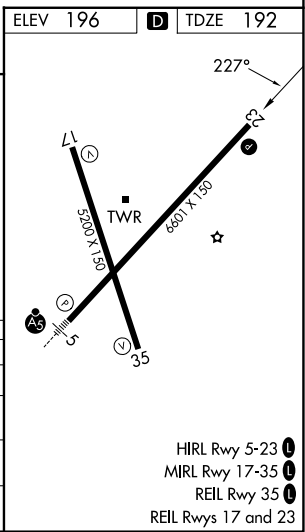

WAAS CH 53613 W23A	APP CRS 227°	Rwy Ldg TDZE 192 Apt Elev 196
--	------------------------	---

RNAV (GPS) RWY 23

SOUTHWEST GEORGIA RGNL (ABY)

RNP APCH.

▼ For uncompensated Baro-VNAV systems, LNAV/VNAV NA
▲ below -7°C or above 54°C.

MISSED APPROACH: Climb to 3000 direct ZITIR and on track 197° to ELMOE and hold.

ATIS 133.05	JACKSONVILLE CENTER 125.75 363.075	ALBANY TOWER * 120.25 (CTAF) 0336.4	GND CON 121.9 348.6	UNICOM 122.95
-----------------------	--	---	-------------------------------	-------------------------

CATEGORY	A	B	C	D
LPV DA		531-1¼	339 (400-1¼)	
LNAV/VNAV DA		611-1½	419 (500-1½)	
LNAV MDA	680-1 488 (500-1)	680-1¼ 488 (500-1¼)	680-1½ 488 (500-1½)	680-1½ 488 (500-1½)
CIRCLING	680-1 484 (500-1)	940-2¼ 744 (800-2¼)	940-2½ 744 (800-2½)	940-2½ 744 (800-2½)