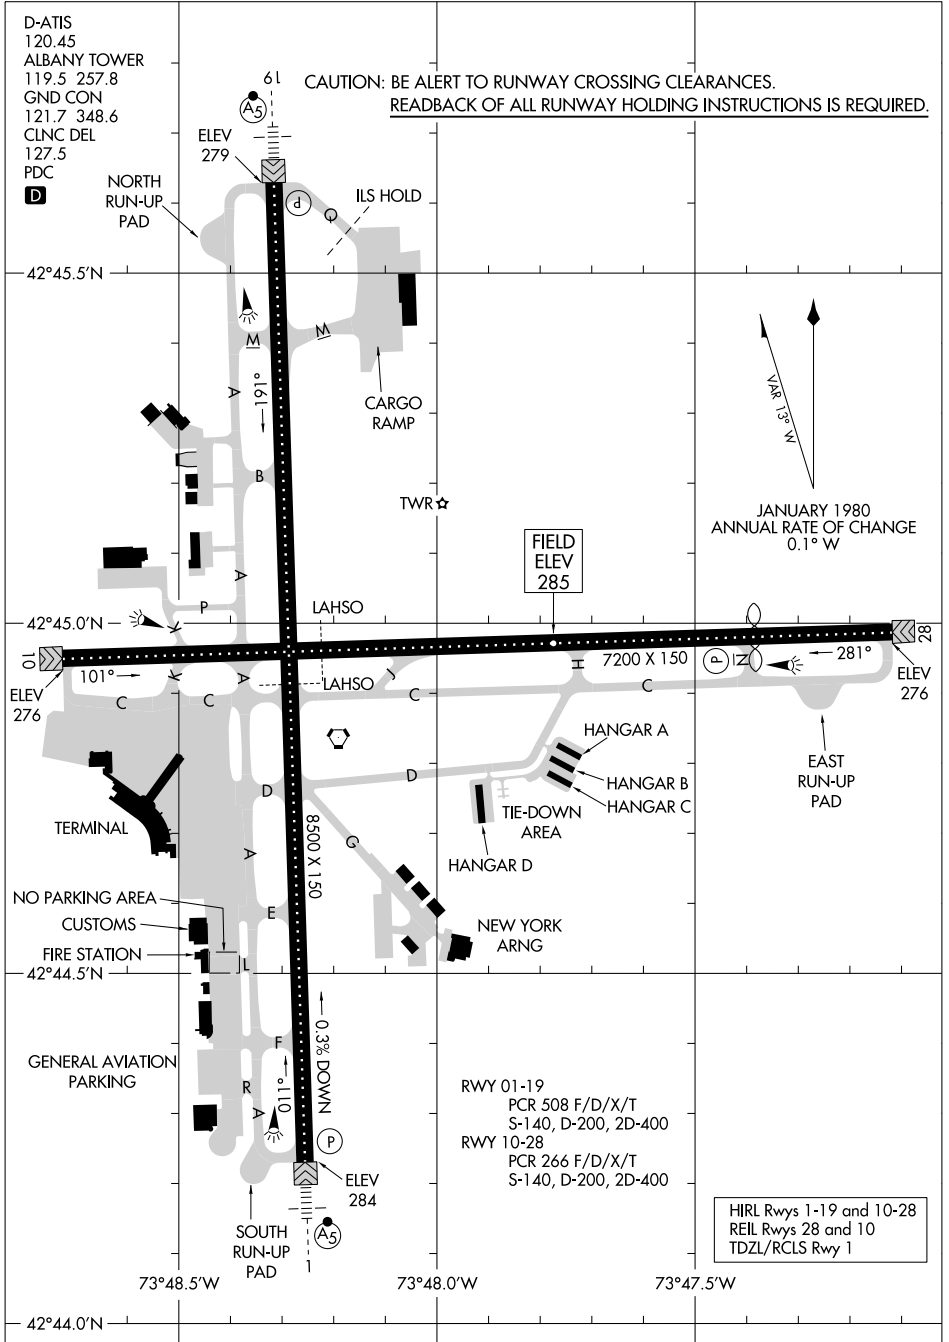

AIRPORT DIAGRAM

AL-10 (FAA)

ALBANY INTL (ALB)
ALBANY, NEW YORK

NE-2, 14 MAY 2026 to 11 JUN 2026

NE-2, 14 MAY 2026 to 11 JUN 2026

AIRPORT DIAGRAM

ALBANY, NEW YORK
ALBANY INTL (ALB)