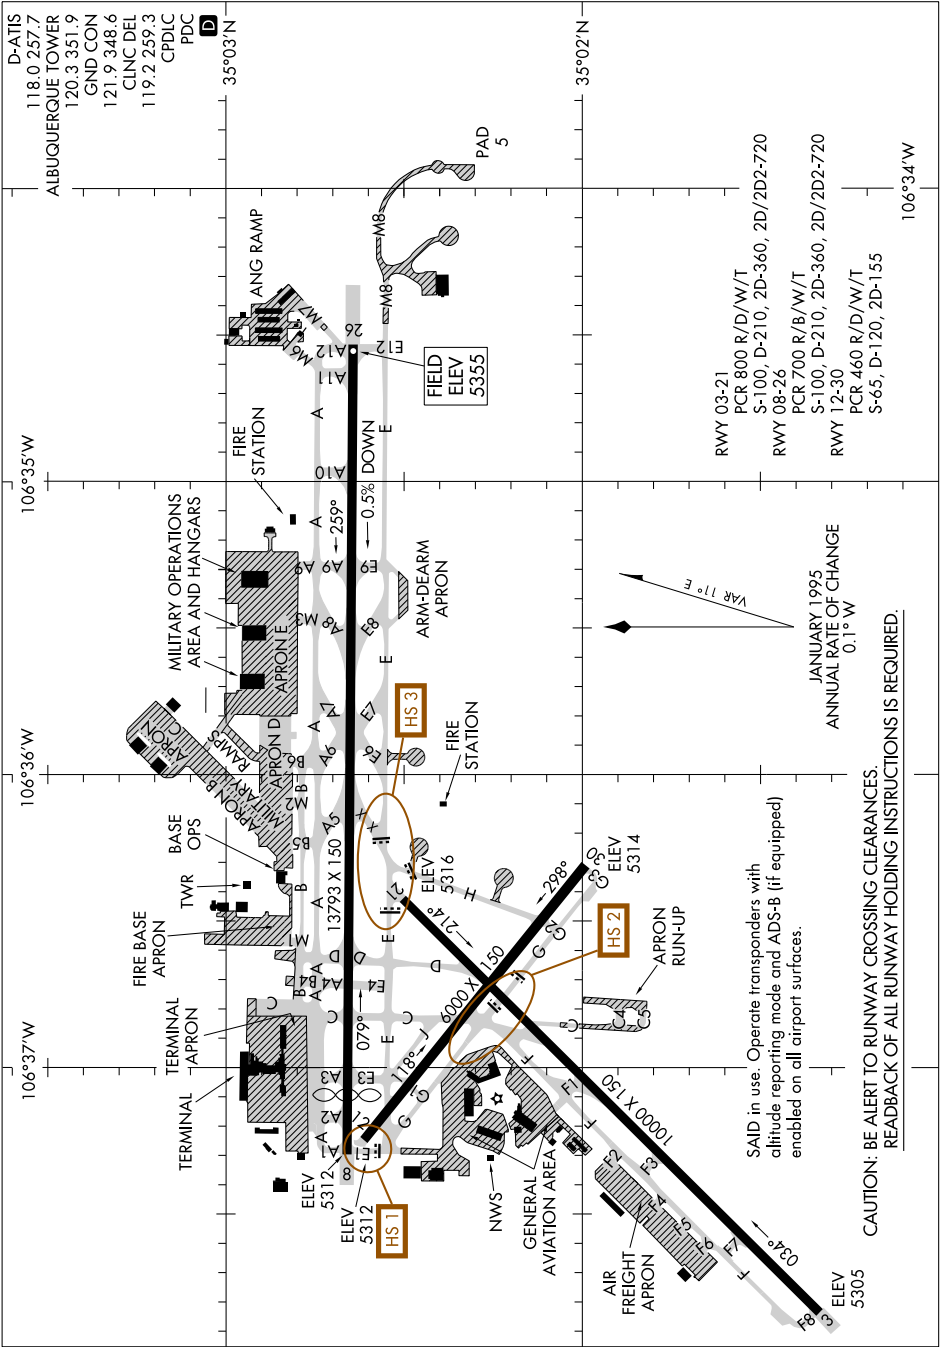

AIRPORT DIAGRAM

AL-12 (FAA)

ALBUQUERQUE INTL SUNPORT (ABQ)
ALBUQUERQUE, NEW MEXICO

SW-1, 14 MAY 2026 to 11 JUN 2026

106°34'W

106°35'W

106°36'W

106°37'W

106°34'W

AIRPORT DIAGRAM

ALBUQUERQUE, NEW MEXICO
ALBUQUERQUE INTL SUNPORT (ABQ)

SW-1, 14 MAY 2026 to 11 JUN 2026