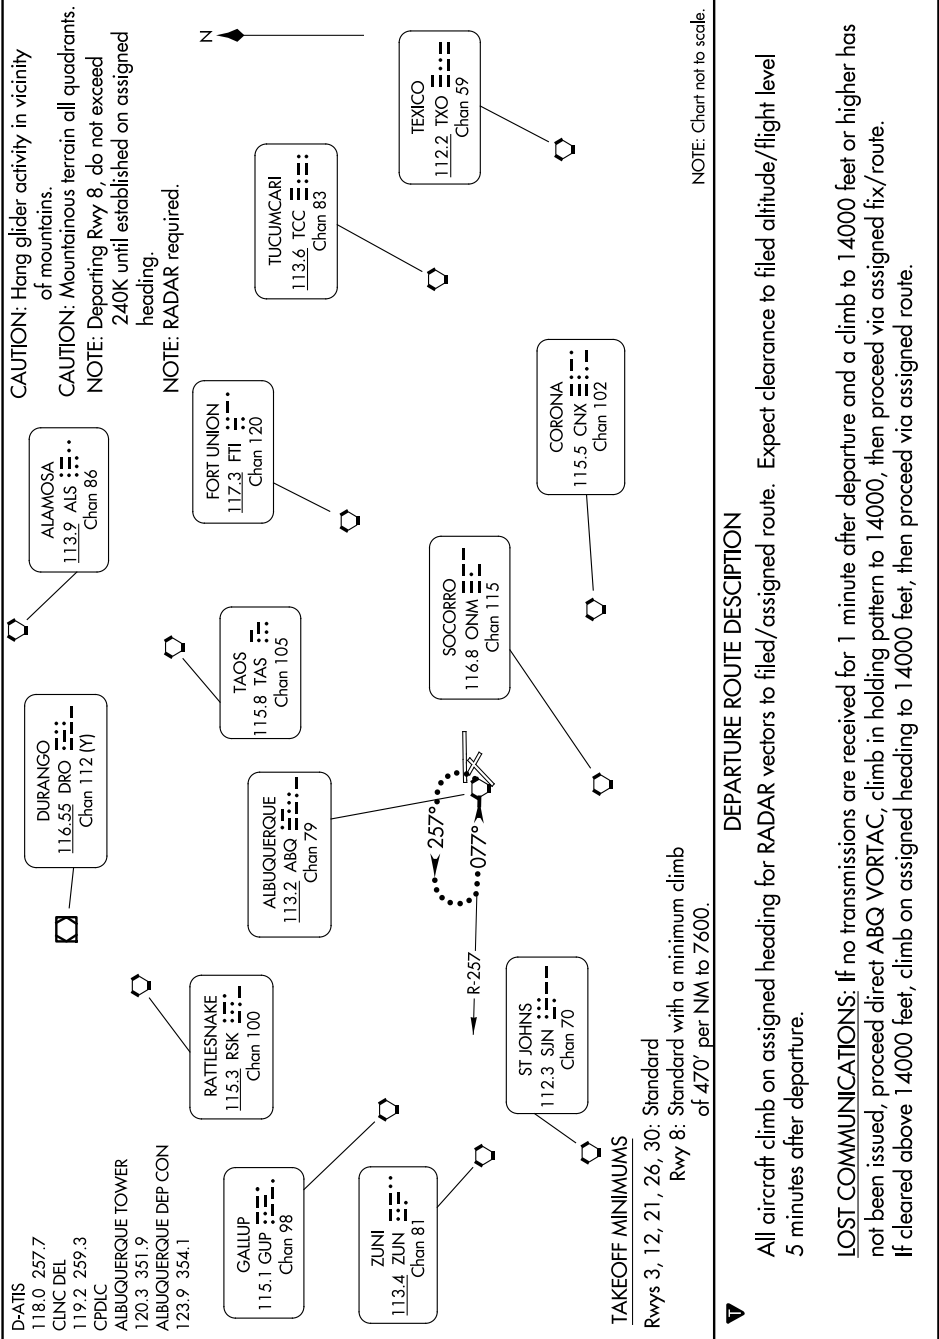

ALBUQUERQUE THREE DEPARTURE

SW-1, 14 MAY 2026 to 11 JUN 2026

ALBUQUERQUE THREE DEPARTURE

SW-1, 14 MAY 2026 to 11 JUN 2026